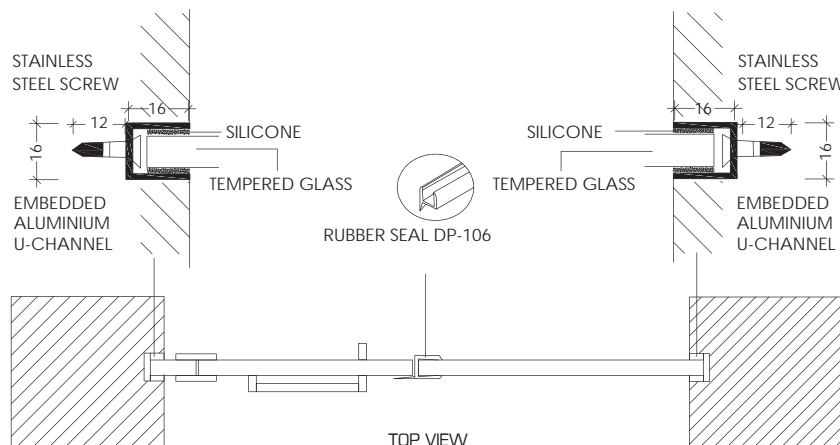

REH Installation

EMBEDDED U-CHANNEL TYPE (CONCEAL U-CHANNEL)

FRONT VIEW

SIDE VIEW

TOP VIEW

MODEL : REH300