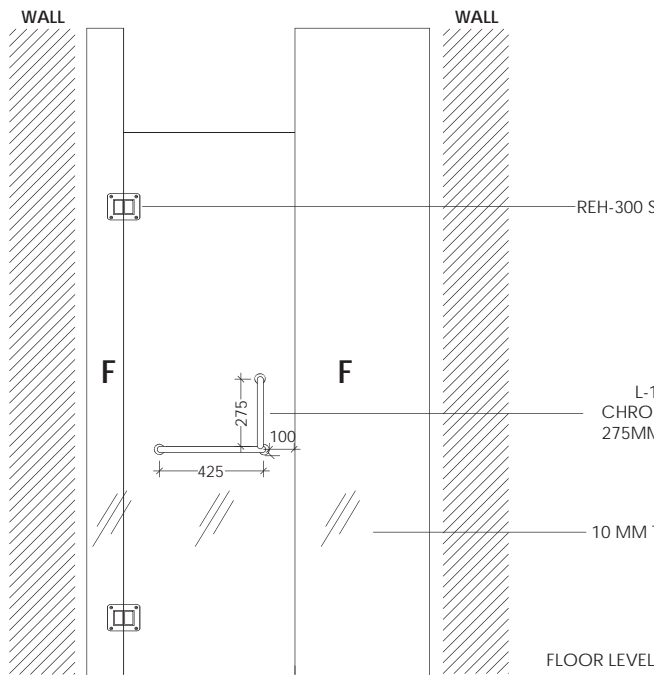

REH Installation

EMBEDDED U-CHANNEL TYPE (CONCEAL U-CHANNEL)

FRONT VIEW

SIDE VIEW

TOP VIEW

MODEL : REH300