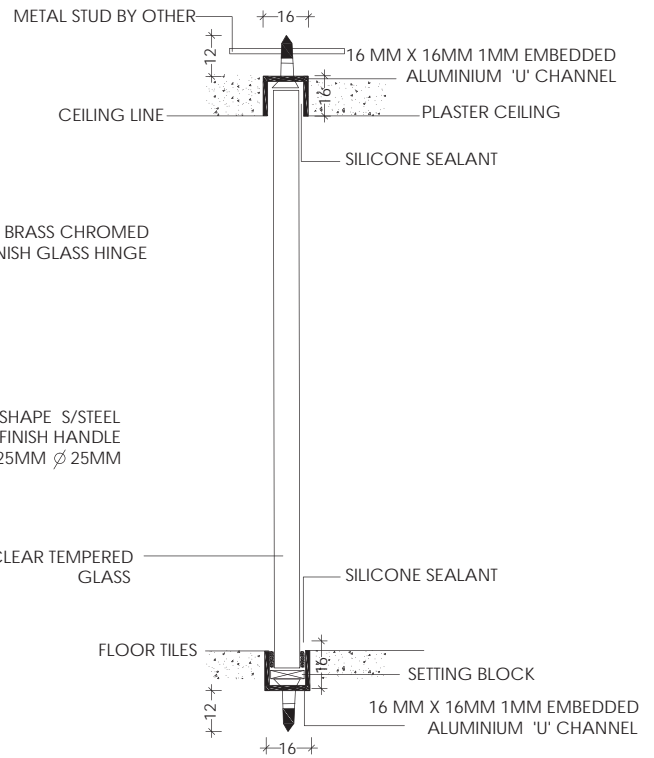

REH Installation

EMBEDDED U-CHANNEL TYPE (CONCEAL U-CHANNEL)

FRONT VIEW

SIDE VIEW

TOP VIEW

MODEL : REH300