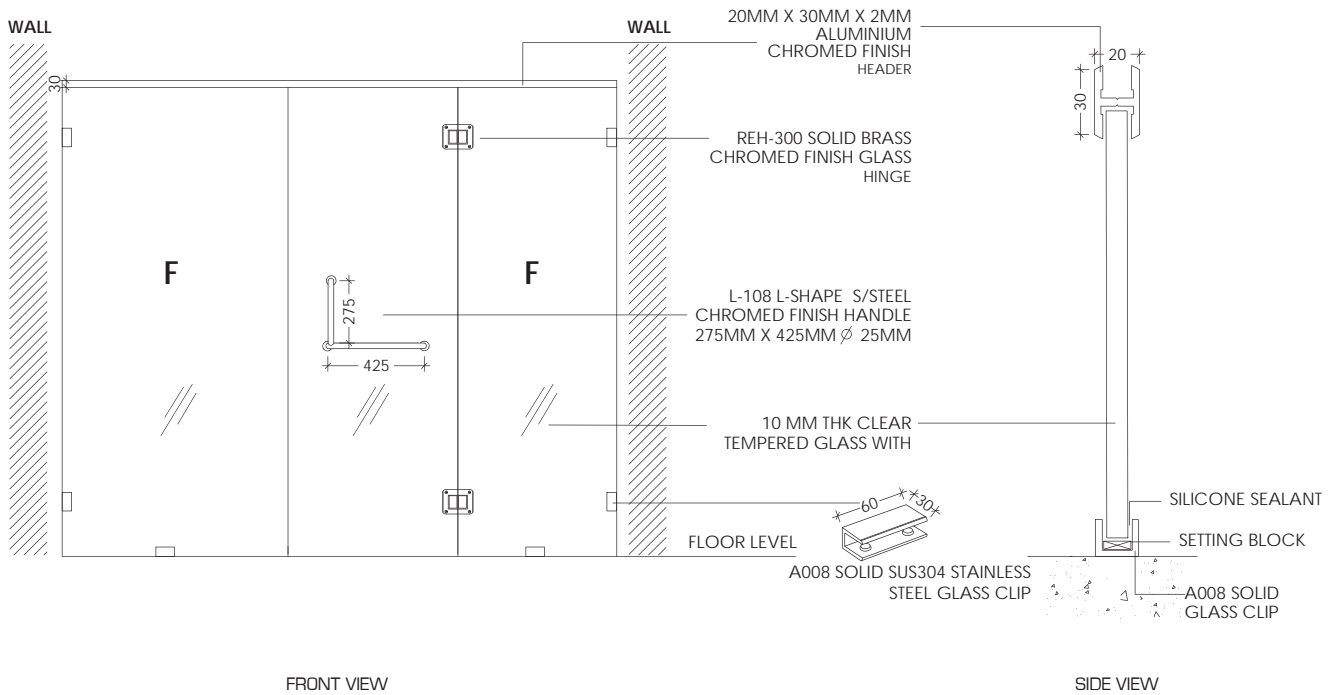

REH Installation

GLASS CLIP TYPE
(GLASS HOLDER)

MODEL : REH300