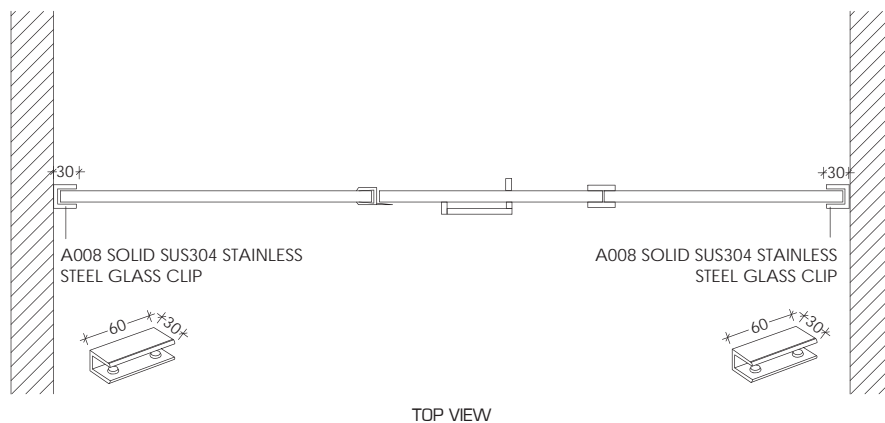

REH Installation

GLASS CLIP TYPE
(GLASS HOLDER)

MODEL : REH300