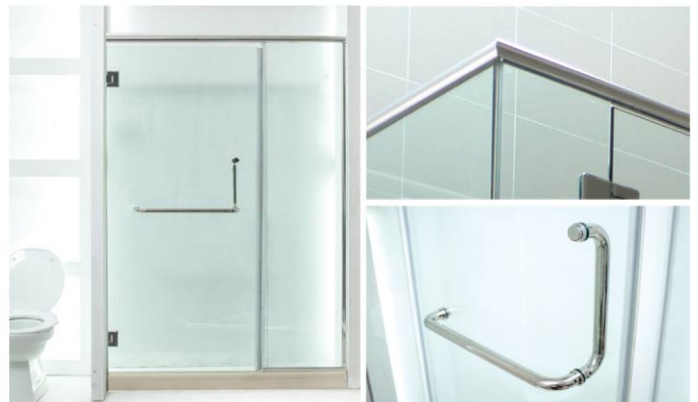

MODEL: REH100 AL / Frame: Aluminium Silver Chromed Polish
G. Thickness: 10mm Clear Tempered / Header: Aluminium