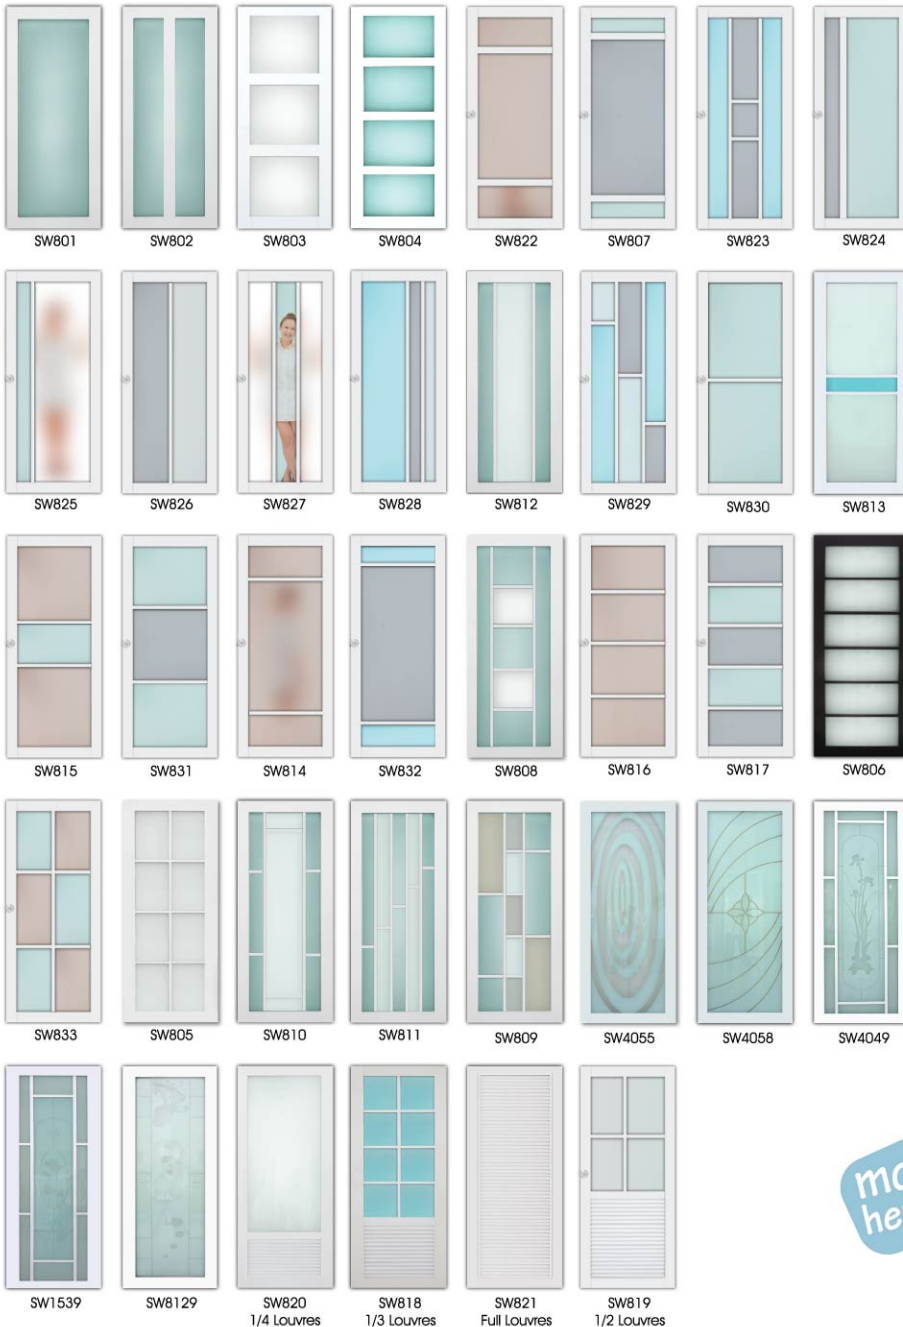

### Bi-fold DOOR

Choose your door mechanism

FD117+  
1/3 LOUVRES

FD117+  
1/2 LOUVRES

FULL LOUVRES

**Aluminum Swing & Sliding Door Model Selection**

**Quick Facts**

Kitchen Door