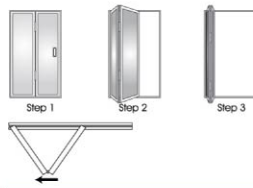

| Multifolding Door Opening Mechanism |

2 Door Series
No. of Panel
2 + 0