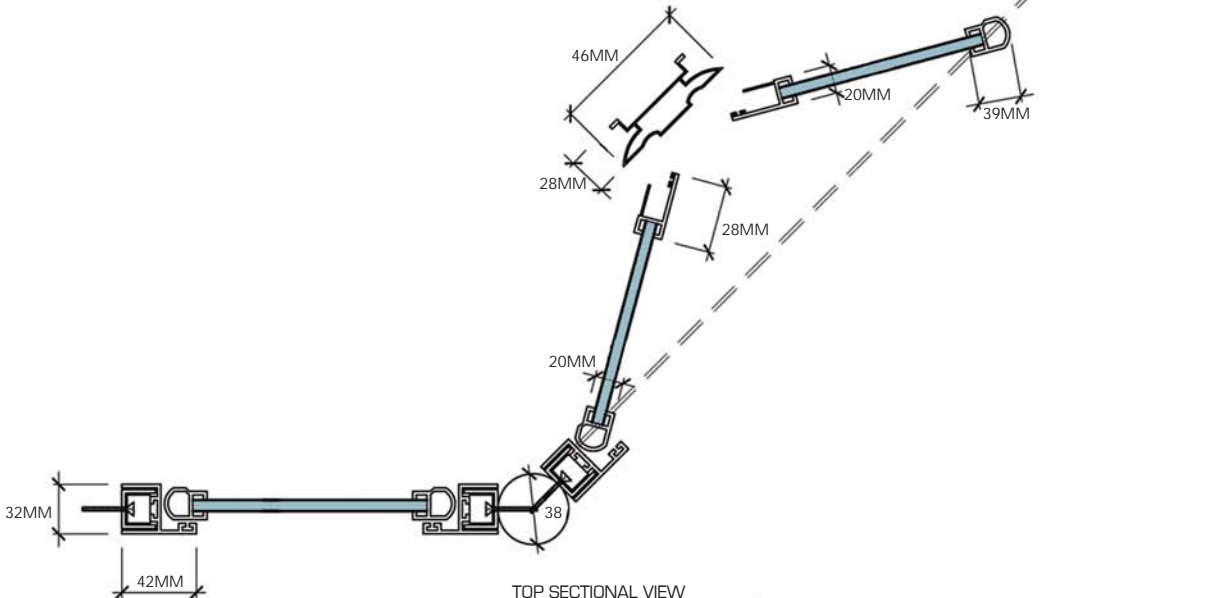

Product Specification

- Surface Finishes : Powder Coating
- Material : Aluminum Extrusion
- Function : Two Panel Folding
- Shape Shower : 135° Degree /
Pentagon Show
- Infil Panel : 4mm Clear Tempered
Glass / 4mm Polystyrene
4mm Eco Panel Print

RS111 135° Degree / Pentagon Shower

| Door Space Allocation |

INSTALLATION MANUAL

3D Visual

RS111 Series

TOP VIEW

TOP SECTIONAL VIEW