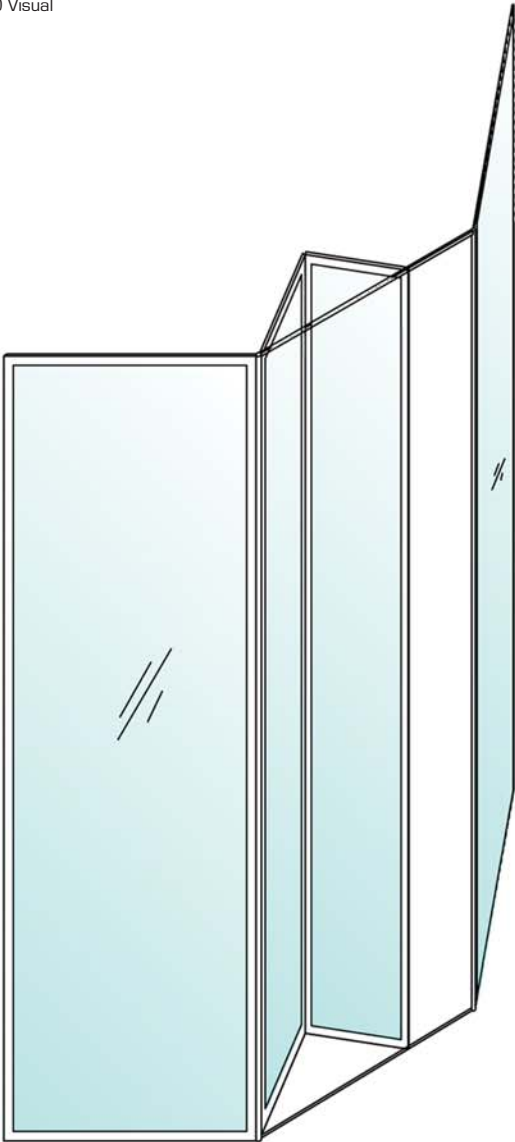

Product Specification

- Surface Finishes : Powder Coating
- Material : Aluminum Extrusion
- Function : Two Panel Folding
- Shape Shower : 135° Degree /
Pentagon Show
- Infil Panel : 4mm Clear Tempered
Glass / 4mm Polystyrene
4mm Eco Panel Print

RS111 135° Degree / Pentagon Shower

| Door Space Allocation |

INSTALLATION MANUAL

3D Visual

RS111 Series

TOP VIEW

TOP SECTIONAL VIEW