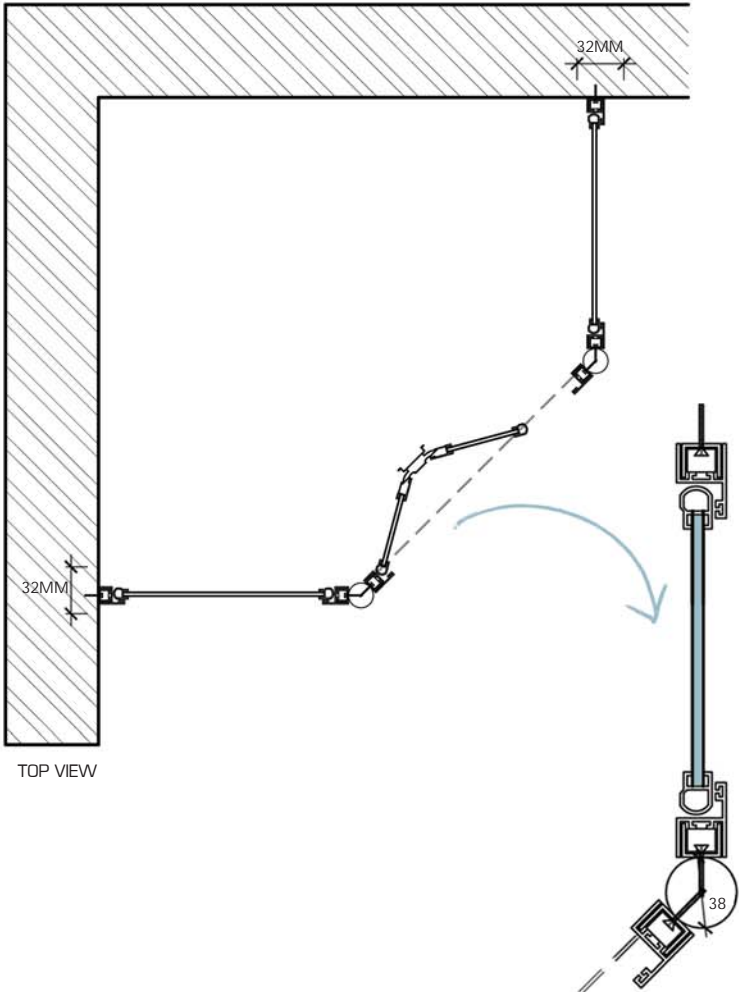

Product Specification

- Surface Finishes : Powder Coating
- Material : Aluminum Extrusion
- Function : Two Panel Folding
- Shape Shower : 135° Degree /
Pentagon Show
- Infil Panel : 4mm Clear Tempered
Glass / 4mm Polystyrene
4mm Eco Panel Print

RS111 135° Degree / Pentagon Shower

| Door Space Allocation |

INSTALLATION MANUAL

3D Visual

RS111 Series

TOP VIEW

TOP SECTIONAL VIEW