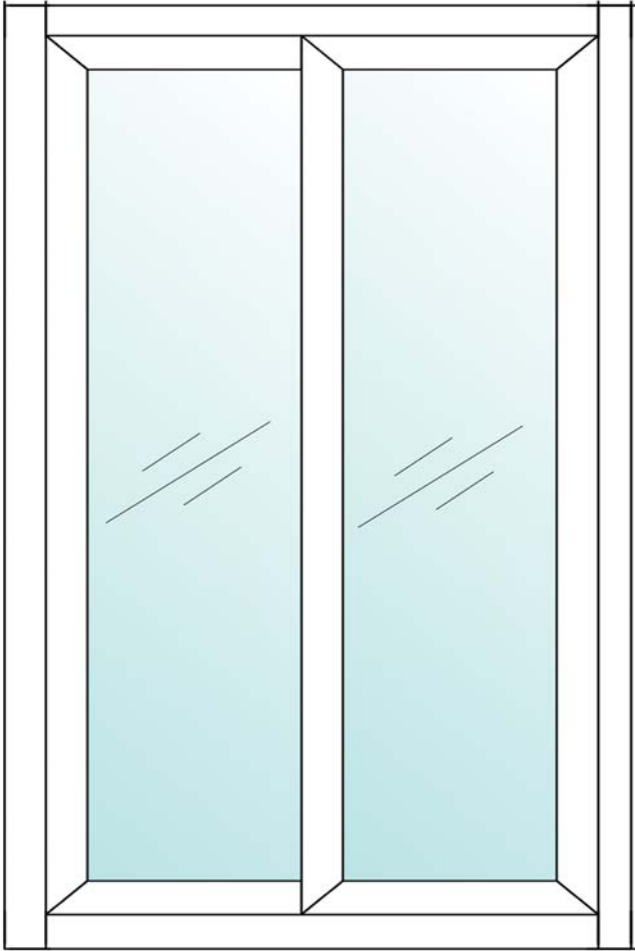

### Product Specification

- Surface Finishes : Powder Coating
- Material : Aluminum Extrusion
- Function : Two Panel Sliding
- Infil Panel : 4mm Clear Tempered Glass / 4mm Polystrene 4mm Eco Panel Print

## RS120

Wall to Wall  
Glass Sliding Door Shower

### | Door Space Allocation |

# INSTALLATION MANUAL

FRONT VIEW

SIDE VIEW

TOP VIEW