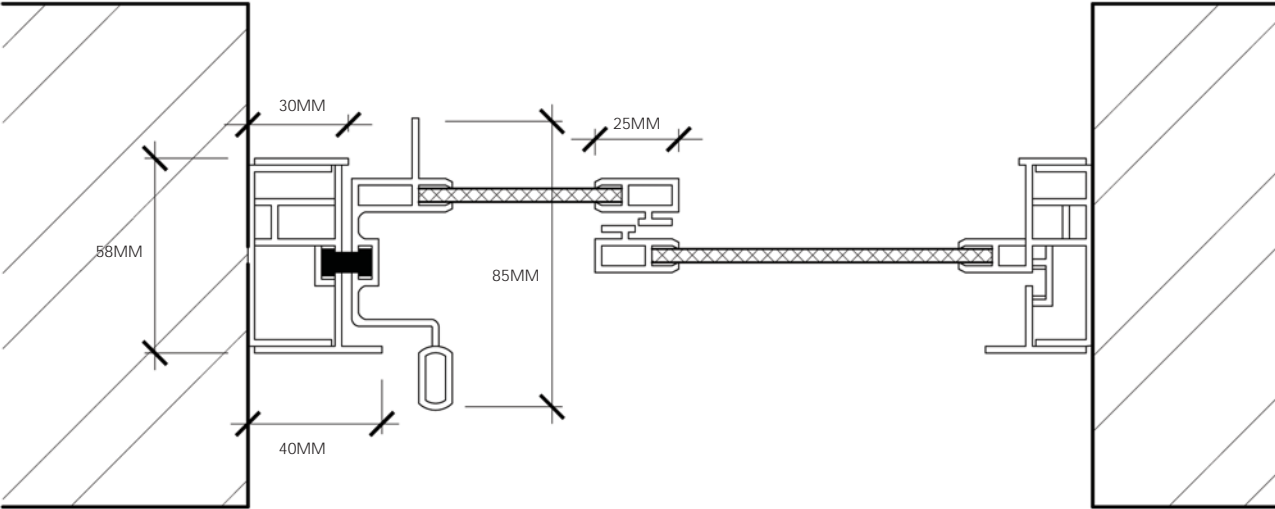

### Product Specification

- Surface Finishes : Powder Coating
- Material : Aluminum Extrusion
- Function : Two Panel Sliding
- Infil Panel : 4mm Clear Tempered Glass / 4mm Polystrene 4mm Eco Panel Print

## RS120

Wall to Wall  
Glass Sliding Door Shower

### | Door Space Allocation |

# INSTALLATION MANUAL

FRONT VIEW

SIDE VIEW

TOP VIEW