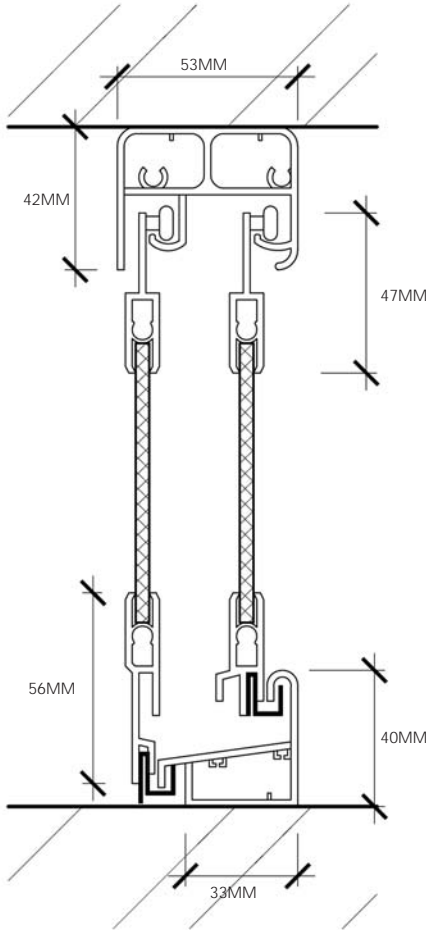

### Product Specification

- Surface Finishes : Powder Coating
- Material : Aluminum Extrusion
- Function : Two Panel Sliding
- Infil Panel : 4mm Clear Tempered Glass / 4mm Polystrene 4mm Eco Panel Print

## RS120

Wall to Wall  
Glass Sliding Door Shower

### | Door Space Allocation |

# INSTALLATION MANUAL

FRONT VIEW

SIDE VIEW

TOP VIEW