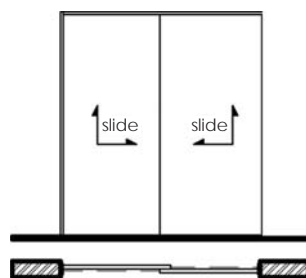

### Product Specification

- Surface Finishes : Powder Coating
- Material : Aluminum Extrusion
- Function : Two Panel Sliding
- Infil Panel : 4mm Clear Tempered Glass / 4mm Polystrene 4mm Eco Panel Print

## RS120

Wall to Wall  
Glass Sliding Door Shower

# INSTALLATION MANUAL

FRONT VIEW

SIDE VIEW

TOP VIEW