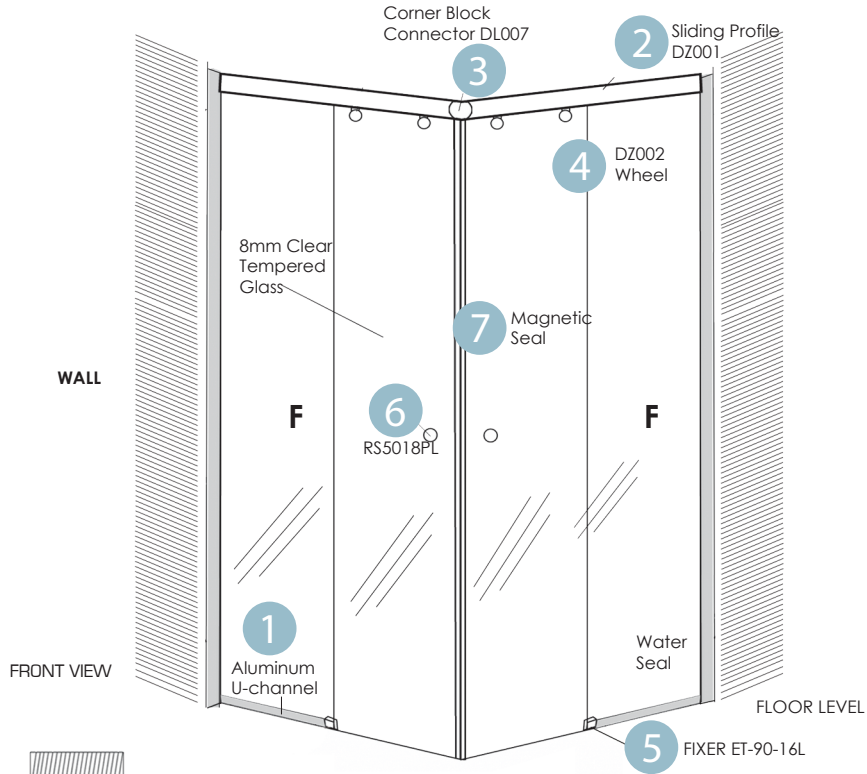

INSTALLATION MANUAL

Accessories List:-

  1 Aluminum U-Channel Glossy Polished	 2 DZ001 Aluminum Polished	 3 DZ007 Corner Connector	
  4 DZ002 Brass Chromed Industrial Nylon Roller	 5 DN120-14 ABS Plastic	 6 Door Knob DL-A19P SUS304 Stainless Steel	 7 DP110 Magnetic Seal