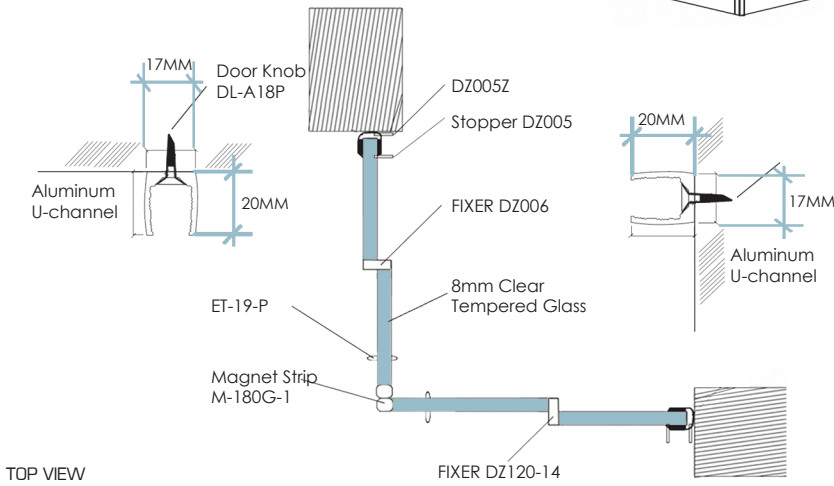

INSTALLATION MANUAL

Accessories List:-

  1 Aluminum U-Channel Glossy Polished	 2 DZ001 Aluminum Polished	 3 DZ007 Corner Connector	
  4 DZ002 Brass Chromed Industrial Nylon Roller	 5 DN120-14 ABS Plastic	 6 Door Knob DL-A19P SUS304 Stainless Steel	 7 DP110 Magnetic Seal