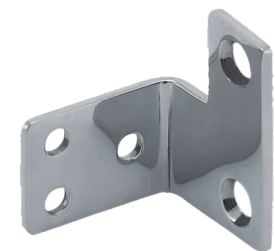

- Aluminium track with streamline shape.
- Offer high-precise machining heavy duty rollers, the doors glide with minimal noise and smoothly.
- All the hardware accessories are made up quality stainless steel and brass chrome finishes.

DZ005