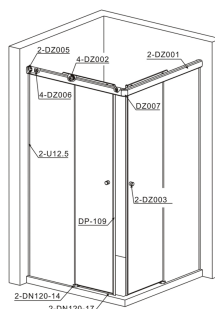

| Door Space Allocation |