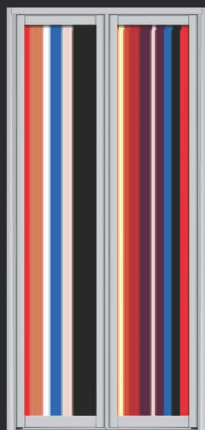

imax urban fancy

With the hectic lifestyle, it is the best to extract some nature of beauty substances into your home interior , it is time have a breath of nature and freshness of life.

R30110