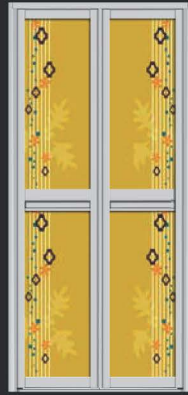

R30679

R30680

R30681

flamboyant

Colours that combines the stability of blue and the energy of red. Purple is associated with royalty. It symbolizes power, nobility, luxury, and ambition.

R30682

R30683

R30684