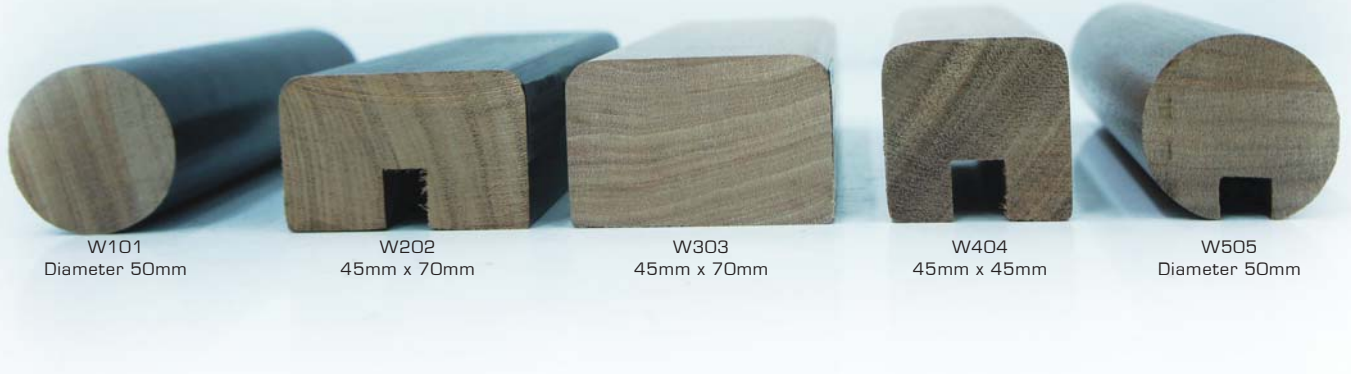

HANDRAIL SELECTION

Solid Wood Series

Embedded Handle

Grade A Tempered Glass Certified by-

Solid Handle

HANDRAIL SELECTION

Stainless Steel Series

Grade: SUS304

SS101
50mm X 10mm

SS202
38mm x 38mm

SS303
50mm x 50mm

SS404
50mm x 25mm

SS505
Diameter 50mm

Embedded Handle

Embedded Glass Handle

Wall Handle

Stick Out Handle