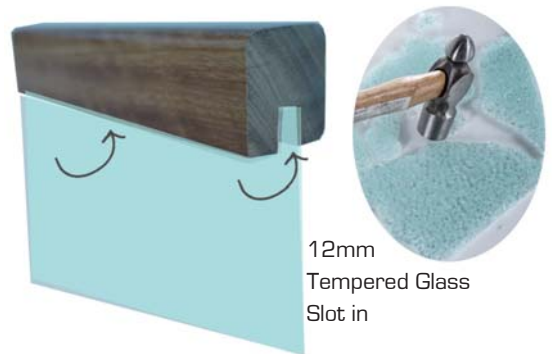

HANDRAIL SELECTION

Solid Wood Series

Embedded Handle

Grade A Tempered Glass Certified by-

Solid Handle

HANDRAIL SELECTION

Stainless Steel Series

Grade: SUS304

SS101
50mm X 10mm

SS202
38mm x 38mm

SS303
50mm x 50mm

SS404
50mm x 25mm

SS505
Diameter 50mm

Embedded Handle

Embedded Glass Handle

Wall Handle