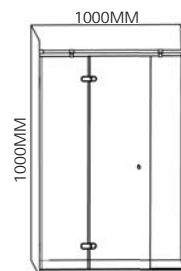

RB SERIES

RB Series

Product Specification

- Surface Finishes : Glossy Polish/Matt
- Material : SUS304 Stainless Steel
- Function : Pivot Door
(outward)
- Glass : 8mm
Thickness Tempered

RB-180

Wall to Glass
Sliding Door Shower

H80Z

H80

| Door Space Allocation |

- Fix Size:
- Diameter : 1000mm
- Height: 2040 mm

INSTALLATION MANUAL

RB-180 Series

FRONT VIEW

Accessories List:-

1 Aluminum U-Channel
Glossy Polished

2 H80 Folding Hinge
Brass Chromed

3 DP-111 Rubber Seal

4 Header Support
SUS304 Stainless Steel

5 DL-A13
SUS304 Stainless Steel