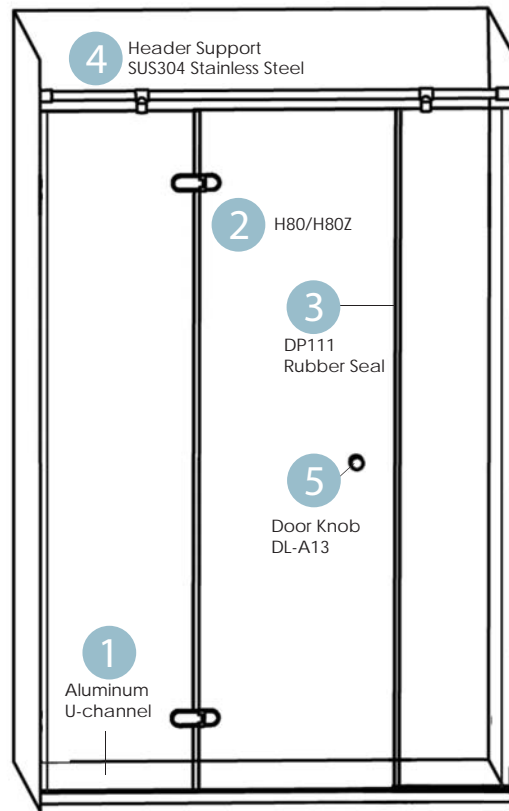

RB SERIES

RB Series

Product Specification

- Surface Finishes : Glossy Polish/Matt
- Material : SUS304 Stainless Steel
- Function : Pivot Door
(outward)
- Glass : 8mm
Thickness Tempered

RB-180

Wall to Glass
Sliding Door Shower

H80Z

H80

| Door Space Allocation |

- Fix Size:
- Diameter : 1000mm
- Height: 2040 mm

INSTALLATION MANUAL

RB-180 Series

FRONT VIEW

Accessories List:-

1 Aluminum U-Channel
Glossy Polished

2 H80 Folding Hinge
Brass Chromed

3 DP-111 Rubber Seal

4 Header Support
SUS304 Stainless Steel

5 DL-A13
SUS304 Stainless Steel