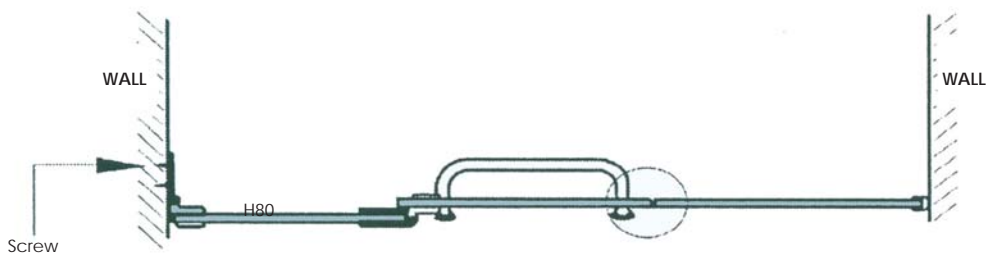

RB SERIES

RB Series

Product Specification

- Surface Finishes : Glossy Polish/Matt
- Material : SUS304 Stainless Steel
- Function : Pivot Door
(outward)
- Glass : 8mm
Thickness Tempered

RB-180

Wall to Glass
Sliding Door Shower

H80Z

H80

| Door Space Allocation |

- Fix Size:
- Diameter : 1000mm
- Height: 2040 mm

INSTALLATION MANUAL

RB-180 Series

FRONT VIEW

Accessories List:-

1 Aluminum U-Channel
Glossy Polished

2 H80 Folding Hinge
Brass Chromed

3 DP-111 Rubber Seal

4 Header Support
SUS304 Stainless Steel

5 DL-A13
SUS304 Stainless Steel