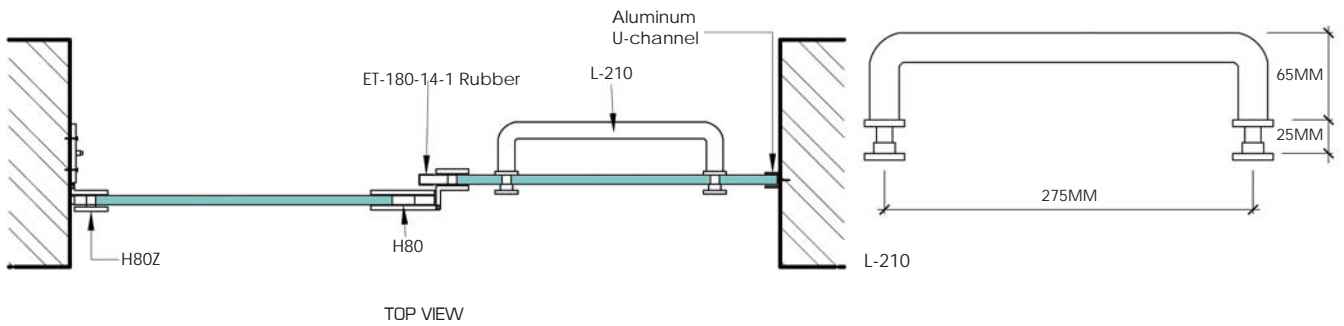

RB-180Z

Wall to Glass
Sliding Door Shower

H80Z

H80

| Door Space Allocation |

Fix Size:
Diameter :
1000mm
Height:
2040 mm

INSTALLATION MANUAL

Accessories List:-