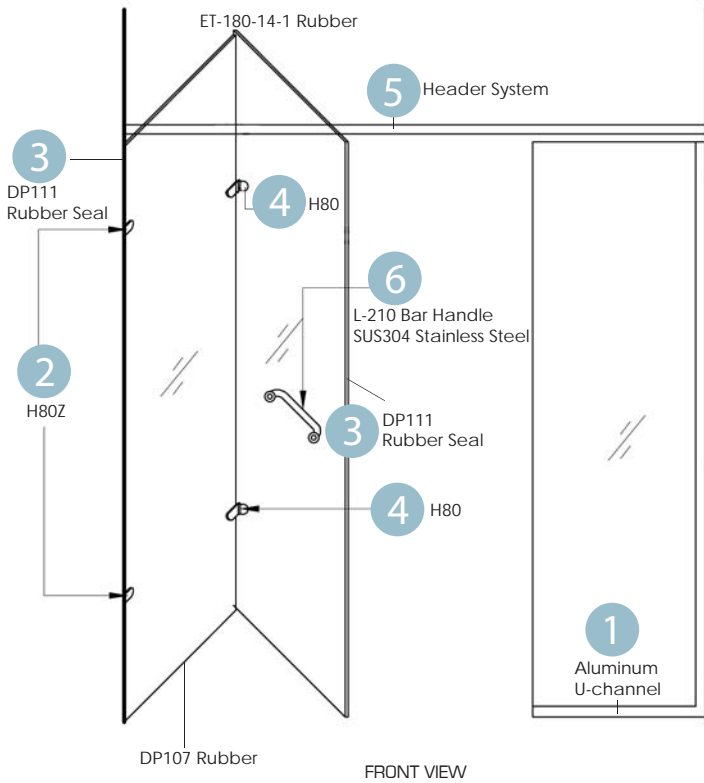

RB-180Z

Wall to Glass
Sliding Door Shower

H80Z

H80

| Door Space Allocation |

Fix Size:
Diameter :
1000mm
Height:
2040 mm

INSTALLATION MANUAL

Accessories List:-