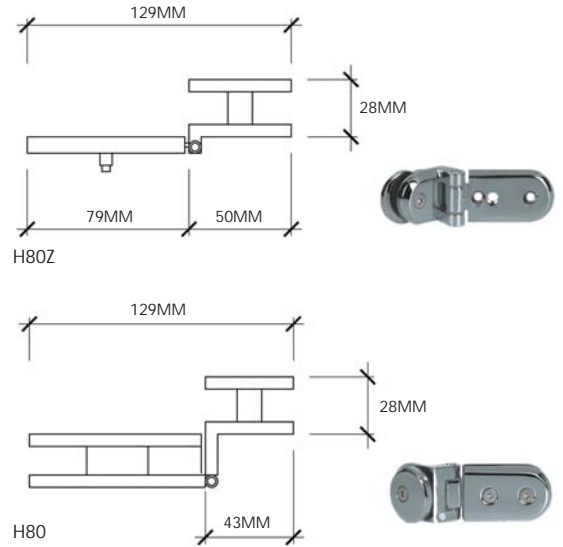

Grade A Tempered Glass Certified by:-

ANSI Z97.1-2004

Cert No:
BMP555249

Cert No:
BMP552817

Product Specification

- Surface Finishes : Glossy Polish/Matt
- Material : Brass Chromed
- Function : Folding Door
(outward)
- Glass : 8mm
Thickness Tempered

RB-180Z

Wall to Glass
Sliding Door Shower

H80Z

H80

| Door Space Allocation |

Fix Size:
Diameter :
1000mm
Height:
2040 mm

INSTALLATION MANUAL

Accessories List:-