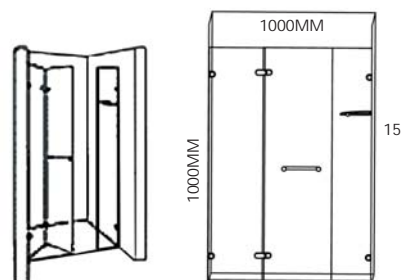

Grade A Tempered Glass Certified by:-

ANSI Z97.1-2004

Cert No:
BMP555249

Cert No:
BMP552817

Product Specification

- Surface Finishes : Glossy Polish/Matt
- Material : Brass Chromed
- Function : Folding Door
(outward)
- Glass : 8mm
Thickness Tempered

RB-180Z

Wall to Glass
Sliding Door Shower

H80Z

H80

| Door Space Allocation |

Fix Size:
Diameter :
1000mm
Height:
2040 mm

INSTALLATION MANUAL

Accessories List:-