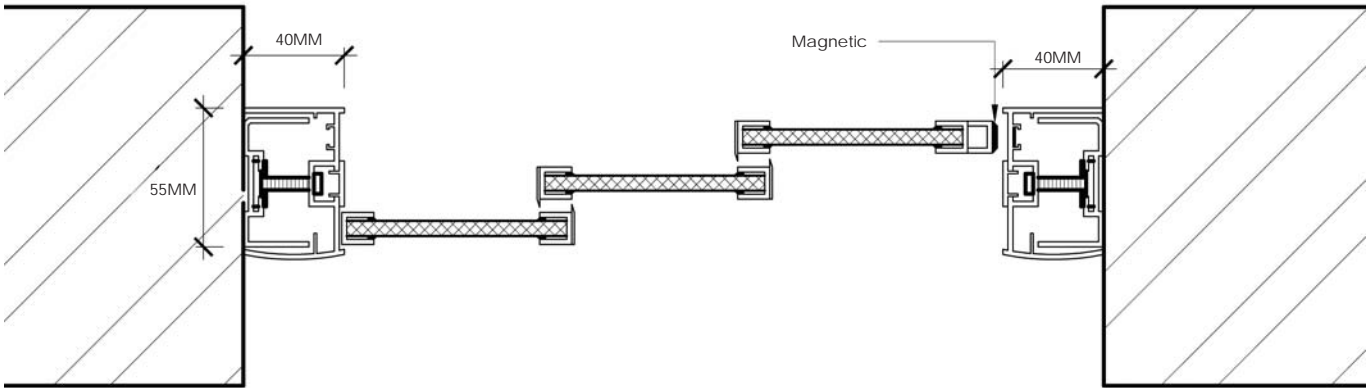

INSTALLATION MANUAL

RS130 Series

FRONT VIEW

SIDE VIEW

TOP VIEW

Two Way Sliding Panel

Magnetic Door Closer

Embedded C-Handle

RS Series is a shower system designed in Aluminium framework. The sliding door panel are fully framed to achieve 100% water proofing. The aluminium frame comes with variety of color choices from Original Anodised to many other colors of Powder Coating. The infill panel comes with different types such as Polystyrene, Fiberglass and Tempered Glass. RS series model RS130 is full of freedom of design, no wonder everyone wants to have it.

RS130

Framed Shower Screen
RS130/4mm Design Tempered Glass

RS130 Series

Product Specification

- Surface Finishes : Powder Coating
- Material : Aluminum Extrusion
- Function : Two Panel Sliding
- Infil Panel : 4mm Clear Tempered Glass / 4mm Polystyrene 4mm Eco Panel Print

RS130

Wall to Wall
Glass Sliding Door Shower

| Door Space Allocation |