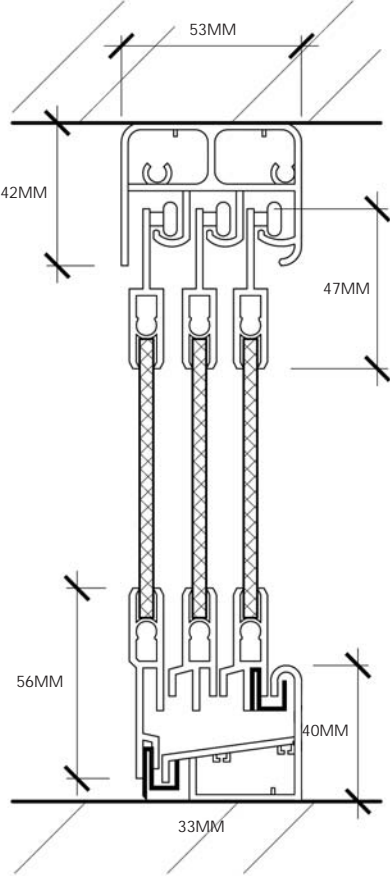

INSTALLATION MANUAL

RS130 Series

FRONT VIEW

SIDE VIEW

TOP VIEW

Two Way Sliding Panel

Magnetic Door Closer

Embedded C-Handle

RS Series is a shower system designed in Aluminium framework. The sliding door panel are fully framed to achieve 100% water proofing. The aluminium frame comes with variety of color choices from Original Anodised to many other colors of Powder Coating. The infill panel comes with different types such as Polystyrene, Fiberglass and Tempered Glass. RS series model RS130 is full of freedom of design, no wonder everyone wants to have it.

RS130

Framed Shower Screen
RS130/4mm Design Tempered Glass

RS130 Series

Product Specification

- Surface Finishes : Powder Coating
- Material : Aluminum Extrusion
- Function : Two Panel Sliding
- Infil Panel : 4mm Clear Tempered Glass / 4mm Polystyrene 4mm Eco Panel Print

RS130

Wall to Wall
Glass Sliding Door Shower

| Door Space Allocation |