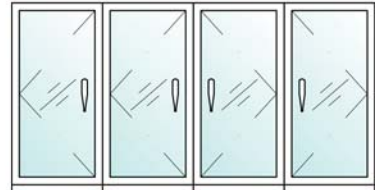

WINDOW APPLICATION

CW04BF

Product Specification

- Frame Material : Aluminum
- Aluminium Thickness : 1.6mm
- Aluminium Grade : 6063-T5
- Infil Panel : 6.38mm -8.38mm
- Double Layer
- Laminated Glass
- Locking System : Multipoint Locking
- Handle : Zinc Die Cast

| Material Specification |