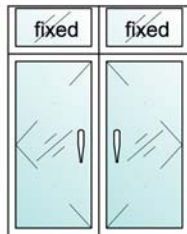

WINDOW APPLICATION

CW02TF

Product Specification

- Frame Material : Aluminum
- Aluminium Thickness : 1.6mm
- Aluminium Grade : 6063-T5
- Infil Panel : 6.38mm -8.38mm
- Double Layer
- Laminated Glass
- Locking System : Multipoint Locking
- Handle : Zinc Die Cast

| Material Specification |