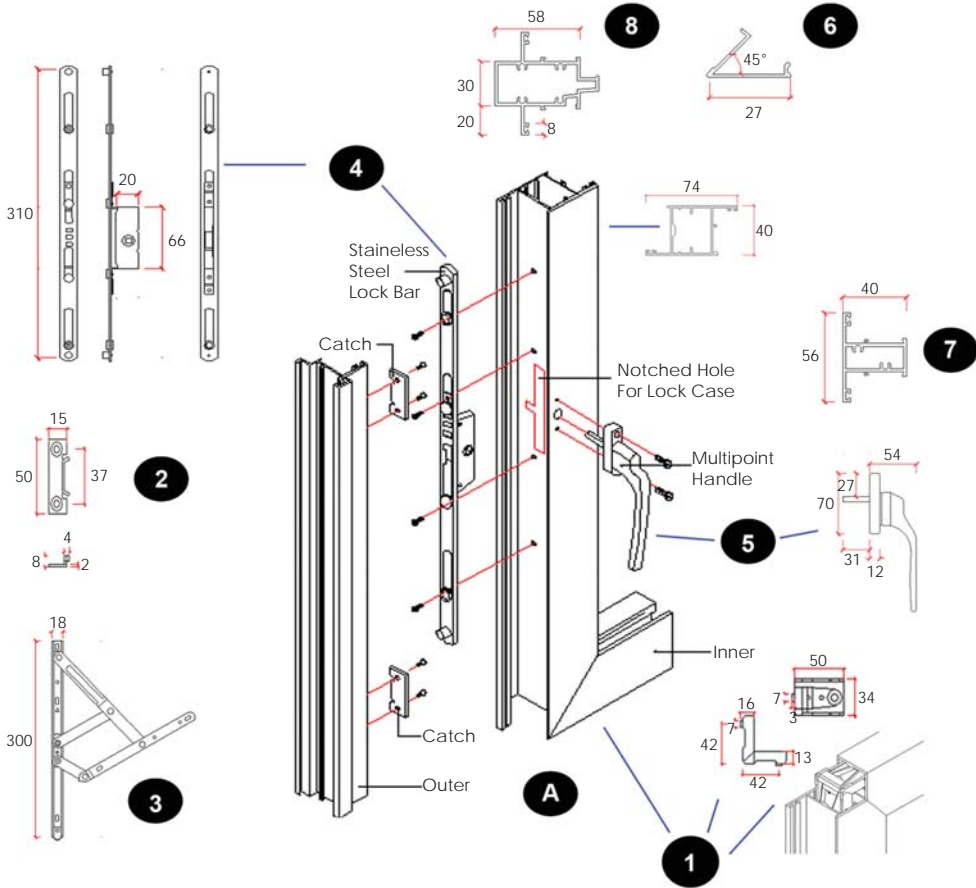

CW04BF

CW01TF

CW02TF

CW03TF

CW04TF

TOP HUNG 01

TOP HUNG 01

CW01+2LF

## Product Specification

- Frame Material : Aluminum
- Aluminium Thickness : 1.6mm
- Aluminium Grade : 6063-T5
- Infil Panel : 6.38mm -8.38mm
- Double Layer
- Laminated Glass
- Locking System : Multipoint Locking
- Handle : Zinc Die Cast

## | Material Specification |

Accessories

Handle Choice:

Aluminum Profile:

Window System Composition

1. 331 Corner Joint	6. 077 Capping
2. 169 Catch	7. 095 Center Bar
3. SS4 Bar Hinge Size Available 12", 14", 16" 18"	8. 074 Fixed Outer
4. 304 SS Lock Bar Size Available 300MM, 400MM, 500MM, 800MM, 900MM, 1000MM, 1200MM, 1500MM	9. 075 Inner Frame
5. DLK929 Handle Black / White	10. 076 Outer