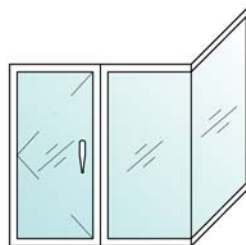

CW04BF

CW01TF

CW02TF

CW03TF

CW04TF

TOP HUNG 01

TOP HUNG 01

CW01+2LF

## Product Specification

- Frame Material : Aluminum
- Aluminium Thickness : 1.6mm
- Aluminium Grade : 6063-T5
- Infil Panel : 6.38mm -8.38mm
- Double Layer
- Laminated Glass
- Locking System : Multipoint Locking
- Handle : Zinc Die Cast