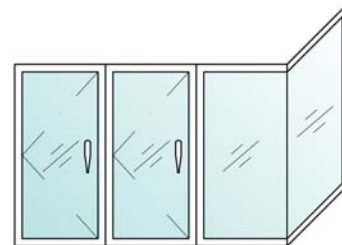

CW04BF

CW01TF

CW02TF

CW03TF

CW04TF

TOP HUNG 01

TOP HUNG 01

CW01+2LF

## Product Specification

- Frame Material : Aluminum
- Aluminium Thickness : 1.6mm
- Aluminium Grade : 6063-T5
- Infil Panel : 6.38mm -8.38mm
- Double Layer
- Laminated Glass
- Locking System : Multipoint Locking
- Handle : Zinc Die Cast