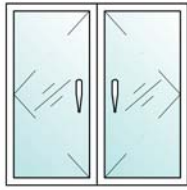

WINDOW APPLICATION

CW-02

Product Specification

- Frame Material : Aluminum
- Aluminium Thickness : 1.6mm
- Aluminium Grade : 6063-T5
- Infil Panel : 6.38mm -8.38mm
- Double Layer
- Laminated Glass
- Locking System : Multipoint Locking
- Handle : Zinc Die Cast

| Material Specification |