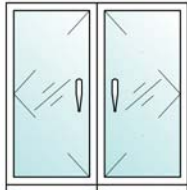

| Multi Point Locking System |

Surface Finishes : Glossy Polish/Matt  
Material : SUS304 Stainless Steel  
Function : Pivot Door  
(outward)

| Bar Hinge System |

Surface Finishes : Glossy Polish/Matt  
Material : SUS304 Stainless Steel  
Function : Pivot Door  
(outward)

# WINDOW APPLICATION

CW-01

CW-02

CW-03

CW-04

CW01BF

CW02BF

CW03BF