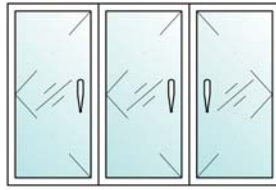

WINDOW APPLICATION

CW-03

Product Specification

- Frame Material : Aluminum
- Aluminium Thickness : 1.6mm
- Aluminium Grade : 6063-T5
- Infil Panel : 6.38mm -8.38mm
- Double Layer
- Laminated Glass
- Locking System : Multipoint Locking
- Handle : Zinc Die Cast

| Material Specification |