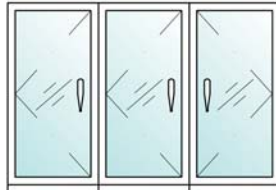

WINDOW APPLICATION

CW03BF

Product Specification

- Frame Material : Aluminum
- Aluminium Thickness : 1.6mm
- Aluminium Grade : 6063-T5
- Infil Panel : 6.38mm -8.38mm
- Double Layer
- Laminated Glass
- Locking System : Multipoint Locking
- Handle : Zinc Die Cast

| Material Specification |