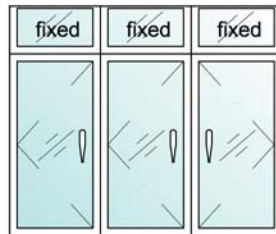

| Multi Point Locking System |

Surface Finishes : Glossy Polish/Matt  
Material : SUS304 Stainless Steel  
Function : Pivot Door  
(outward)

| Bar Hinge System |

Surface Finishes : Glossy Polish/Matt  
Material : SUS304 Stainless Steel  
Function : Pivot Door  
(outward)

# WINDOW APPLICATION

CW-01

CW-02

CW-03

CW-04

CW01BF

CW02BF

CW03BF

CW04BF

CW01TF

CW02TF

CW03TF

CW04TF

TOP HUNG 01

TOP HUNG 01

CW01+2LF