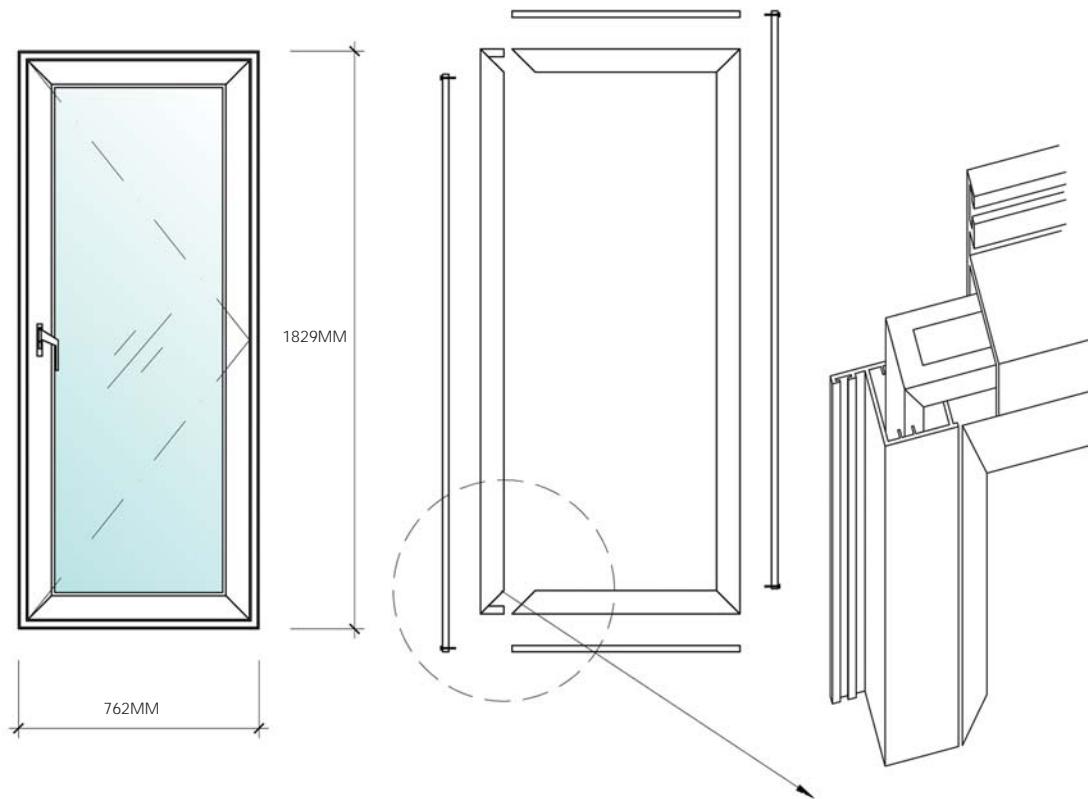

## Product Specification

- Frame Material : Aluminum
- Aluminium Thickness : 1.6mm
- Aluminium Grade : 6063-T5
- Infil Panel : 6.38mm -8.38mm
- Double Layer
- Laminated Glass
- Locking System : Multipoint Locking
- Handle : Zinc Die Cast

## | Material Specification |

Accessories

Handle Choice:

Aluminum Profile:

Window System Composition

1. 331 Corner Joint	6. 077 Capping
2. 169 Catch	7. 095 Center Bar
3. SS4 Bar Hinge Size Available 12", 14", 16" 18"	8. 074 Fixed Outer
4. 304 SS Lock Bar Size Available 300MM, 400MM, 500MM, 800MM, 900MM, 1000MM, 1200MM, 1500MM	9. 075 Inner Frame
5. DLK929 Handle Black / White	10. 076 Outer

## TECHNICAL DRAWING

3D Visual