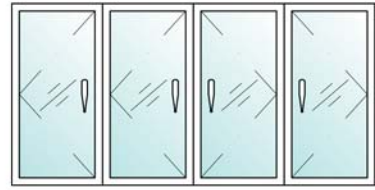

| Multi Point Locking System |

Surface Finishes : Glossy Polish/Matt  
Material : SUS304 Stainless Steel  
Function : Pivot Door  
(outward)

| Bar Hinge System |

Surface Finishes : Glossy Polish/Matt  
Material : SUS304 Stainless Steel  
Function : Pivot Door  
(outward)

# WINDOW APPLICATION

CW-01

CW-02

CW-03

CW-04

CW01BF

CW02BF

CW03BF