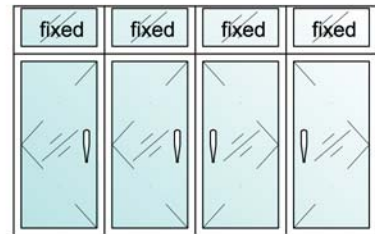

| Multi Point Locking System |

Surface Finishes : Glossy Polish/Matt  
Material : SUS304 Stainless Steel  
Function : Pivot Door  
(outward)

| Bar Hinge System |

Surface Finishes : Glossy Polish/Matt  
Material : SUS304 Stainless Steel  
Function : Pivot Door  
(outward)

CW04BF

CW01TF

CW02TF

CW03TF

CW04TF

TOP HUNG 01

TOP HUNG 01

CW01+2LF

## Product Specification

- Frame Material : Aluminum
- Aluminium Thickness : 1.6mm
- Aluminium Grade : 6063-T5
- Infil Panel : 6.38mm -8.38mm
- Double Layer
- Laminated Glass
- Locking System : Multipoint Locking
- Handle : Zinc Die Cast