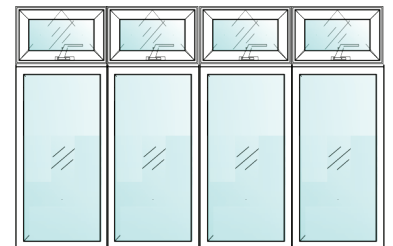

Top Hung Window

| Multi Point Locking System |

Surface Finishes : Glossy Polish/Matt  
Material : SUS304 Stainless Steel  
Function : Pivot Door  
(outward)

| Bar Hinge System |

Surface Finishes : Glossy Polish/Matt  
Material : SUS304 Stainless Steel  
Function : Pivot Door  
(outward)

# TECHNICAL DRAWING

3D Visual

SECTIONAL DRAWING

OUTER FRAME

SECTIONAL FRAME

TOP SECTIONAL VIEW

## Top Hung Mechanism

TH-01

TH-02

TH-03

FTH-01

FTH-02

FTH-03

FTH-04

TOP HUNG WINDOW