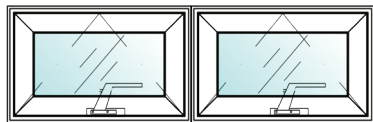

TECHNICAL DRAWING

3D Visual

SECTIONAL DRAWING

OUTER FRAME

SECTIONAL FRAME

TOP SECTIONAL VIEW

Top Hung Mechanism