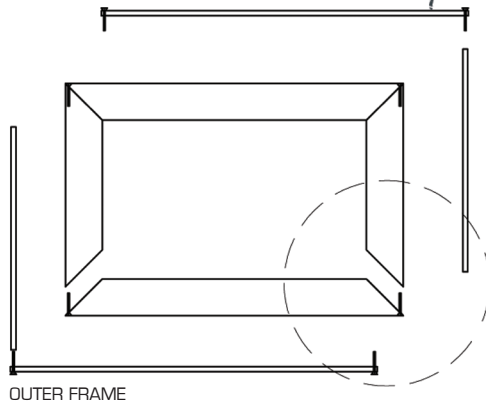

Top Hung Window

| Multi Point Locking System |

Surface Finishes : Glossy Polish/Matt  
Material : SUS304 Stainless Steel  
Function : Pivot Door  
(outward)

| Bar Hinge System |

Surface Finishes : Glossy Polish/Matt  
Material : SUS304 Stainless Steel  
Function : Pivot Door  
(outward)

# TECHNICAL DRAWING

3D Visual

SECTIONAL DRAWING

OUTER FRAME

SECTIONAL FRAME

TOP SECTIONAL VIEW