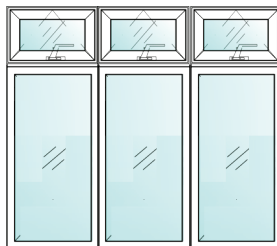

Top Hung Window

| Multi Point Locking System |

Surface Finishes : Glossy Polish/Matt  
Material : SUS304 Stainless Steel  
Function : Pivot Door  
(outward)

| Bar Hinge System |

Surface Finishes : Glossy Polish/Matt  
Material : SUS304 Stainless Steel  
Function : Pivot Door  
(outward)

# TECHNICAL DRAWING

3D Visual

SECTIONAL DRAWING

OUTER FRAME

SECTIONAL FRAME

TOP SECTIONAL VIEW

## Top Hung Mechanism

TH-01

TH-02

TH-03

FTH-01

FTH-02

FTH-03

FTH-04

TOP HUNG WINDOW