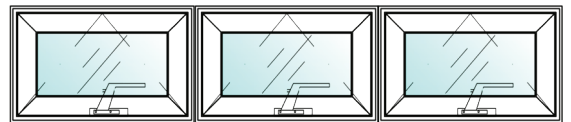

TECHNICAL DRAWING

3D Visual

SECTIONAL DRAWING

OUTER FRAME

SECTIONAL FRAME

TOP SECTIONAL VIEW

Top Hung Mechanism