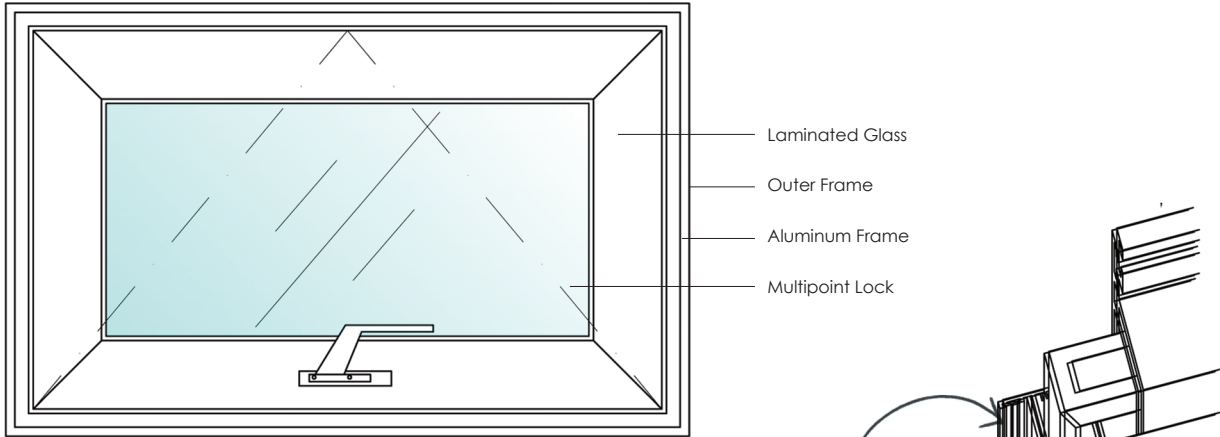

TECHNICAL DRAWING

3D Visual