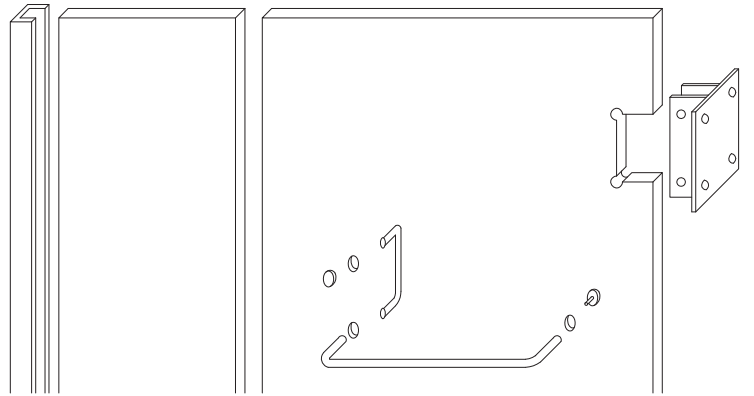

# Sectional Drawing

SUS304 Stainless Steel Slim Header

1 A407 Wall to Glass Clip

2 A414B Glass Holder