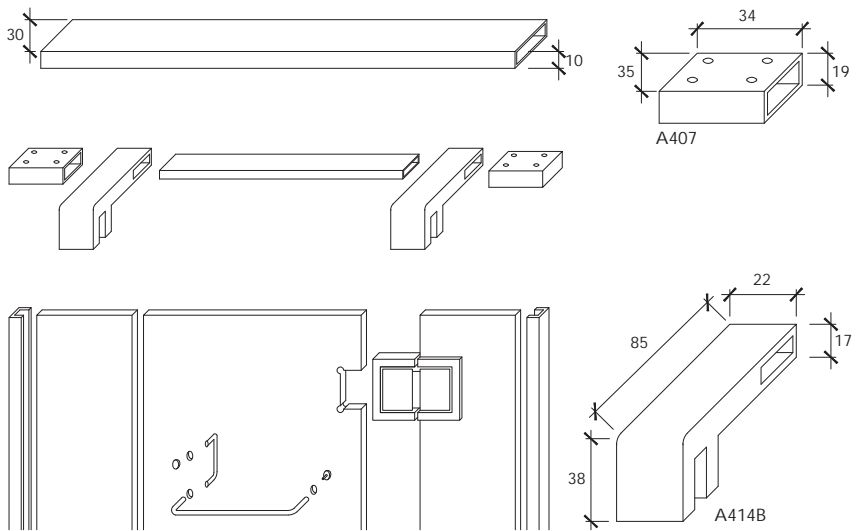

# REH100-SSL

180° Pivot Door

REHSSL Series

### REH100SSL Wall to Glass Slim Header

### REH300SSL Corner Entry Slim Header