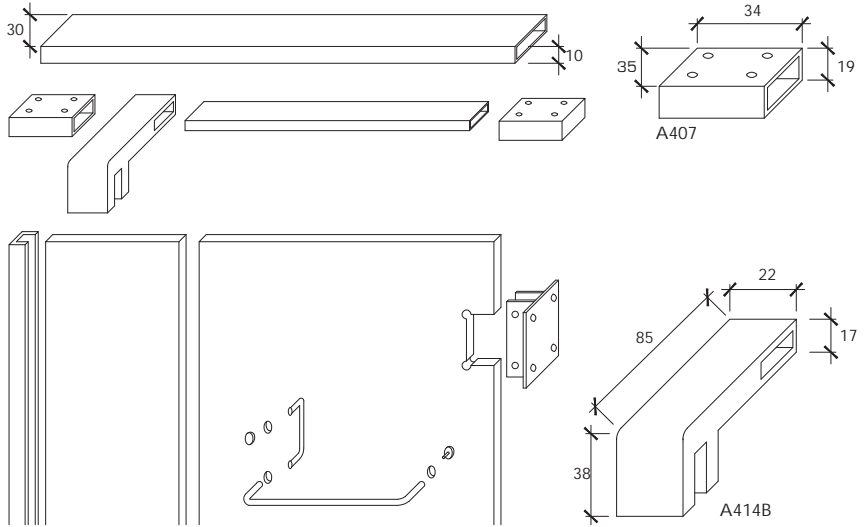

# REH100-SSL

180° Pivot Door

REHSSL Series

### REH100SSL Wall to Glass Slim Header