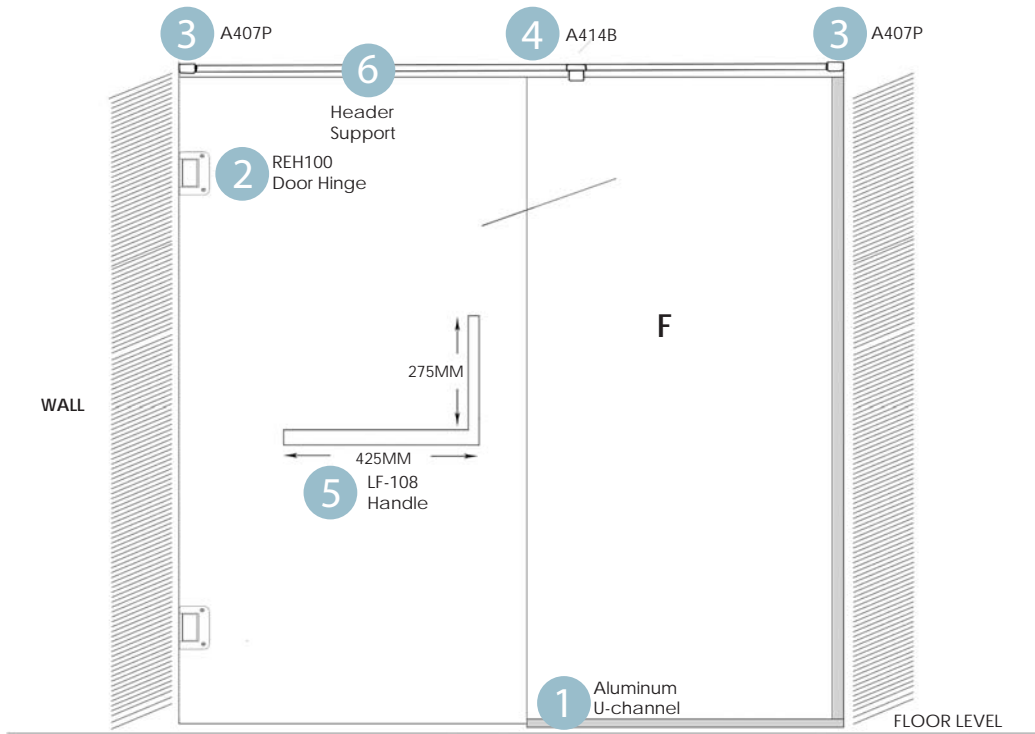

INSTALLATION MANUAL

REH100SSL Series

FRONT VIEW