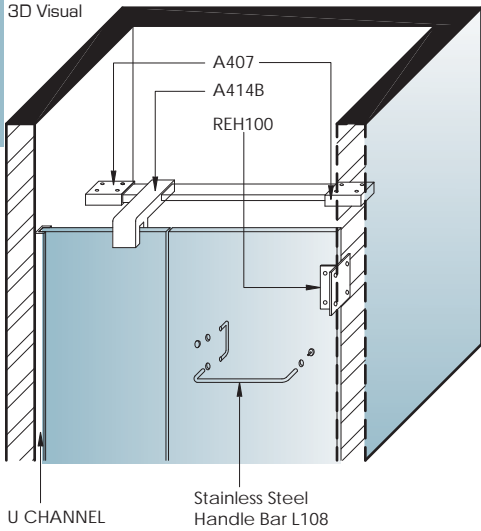

#### | Door Space Allocation |

# INSTALLATION MANUAL

REH100SSL Series

FRONT VIEW

TOP VIEW

# Sectional Drawing

SUS304 Stainless Steel Slim Header

1 A407 Wall to Glass Clip

2 A414B Glass Holder