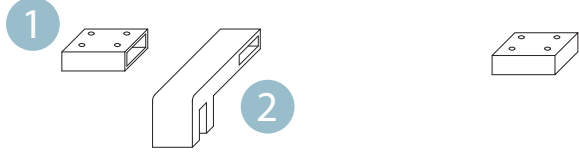

# Sectional Drawing

SUS304 Stainless Steel Slim Header

1 A407 Wall to Glass Clip

2 A414B Glass Holder