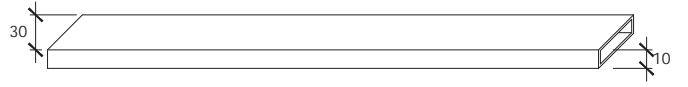

# Sectional Drawing

SUS304 Stainless Steel Slim Header

1 A407 Wall to Glass Clip

2 A414B Glass Holder