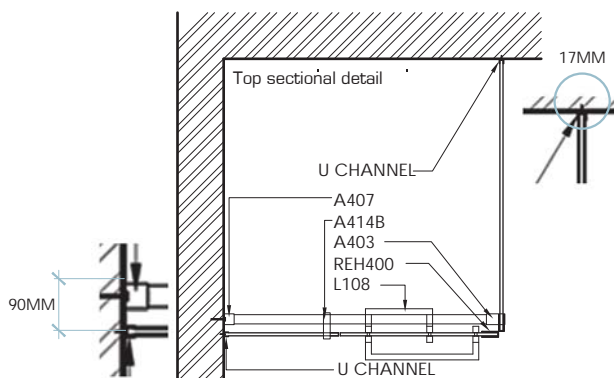

### REH100SSL Wall to Glass Slim Header

### REH300SSL Corner Entry Slim Header

# REH400SSL

Corner Entry Slim Header

3D Visual

Quality Door Hinge tested by:-

PSB Singapore  
50,000 Cycles  
Endurance Test

Grade A Tempered Glass Certified by:-

ANSI Z97:1-2004

Cert No:  
BMP555249