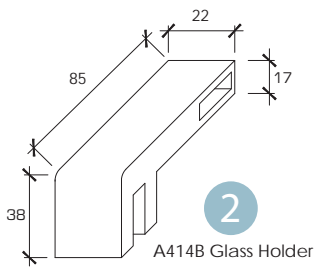

## Accessories List:-

- |  |  |   |
|--|--|---|
| <br><b>1</b> Aluminum U-Channel<br>Glossy Polished        | <br><b>2</b> REH100 Hinge<br>Brass Chromed                                  | <br><b>3</b> A407- Header Clip<br>SUS304 Stainless Steel             |
| <br><b>4</b> A414B- Header Clip<br>SUS304 Stainless Steel | <br><b>5</b> LF-108 Handle<br>SUS304 Stainless Steel<br>Size: 275mm x 425mm | <br><b>6</b> Header Support<br>SUS304 Stainless Steel<br>Custom Size |

# Sectional Drawing

SUS304 Stainless Steel Slim Header

1 A407 Wall to Glass Clip

2 A414B Glass Holder