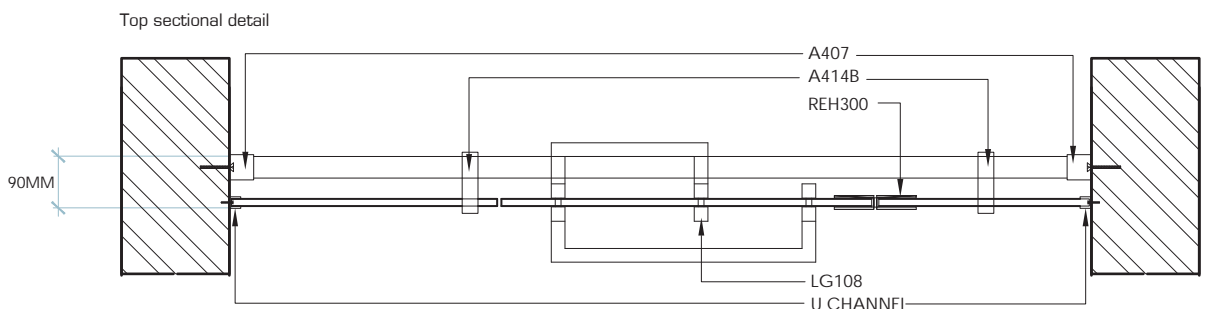

REH300SSL Corner Entry Slim Header