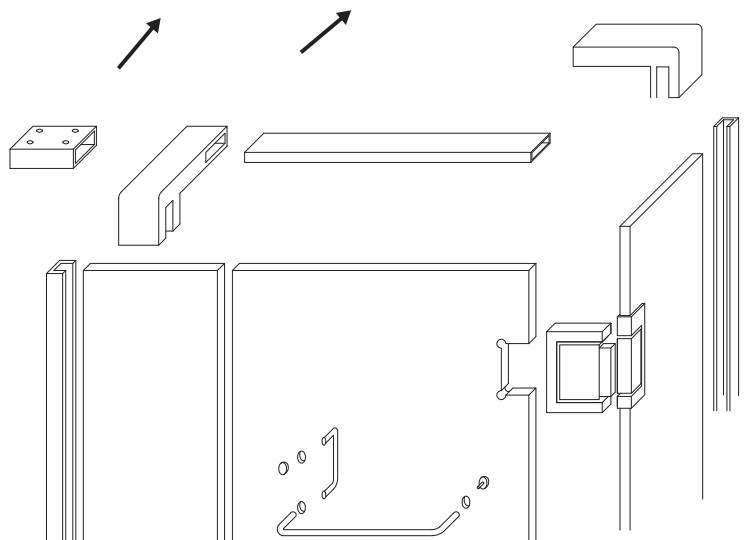

### REH100SSL Wall to Glass Slim Header

### REH300SSL Corner Entry Slim Header

# REH400SSL

Corner Entry Slim Header

3D Visual

Quality Door Hinge tested by:-

PSB Singapore  
50,000 Cycles  
Endurance Test

Grade A Tempered Glass Certified by:-

ANSI Z97:1-2004

Cert No:  
BMP555249