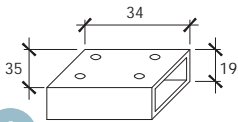

Sectional Drawing

SUS304 Stainless Steel Slim Header

1 A407 Wall to Glass Clip