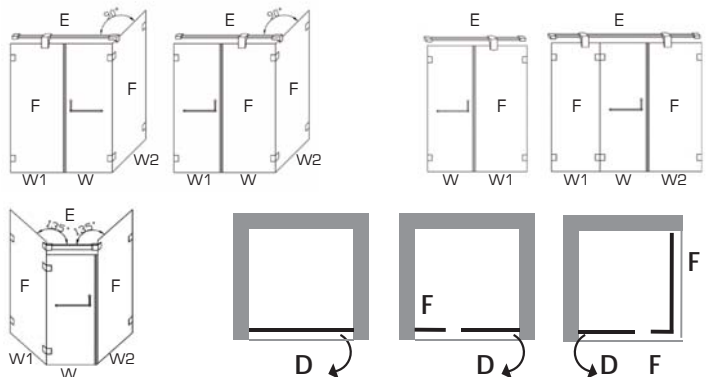

| Door Space Allocation |