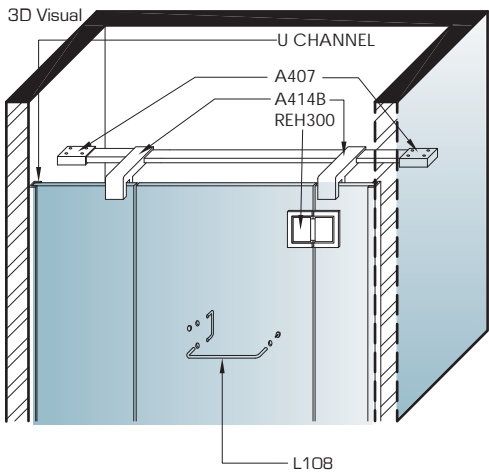

# REH100-SSL

180° Pivot Door

REHSSL Series

## Types of Header System

### REH100SSL Wall to Glass Slim Header

### REH300SSL Corner Entry Slim Header