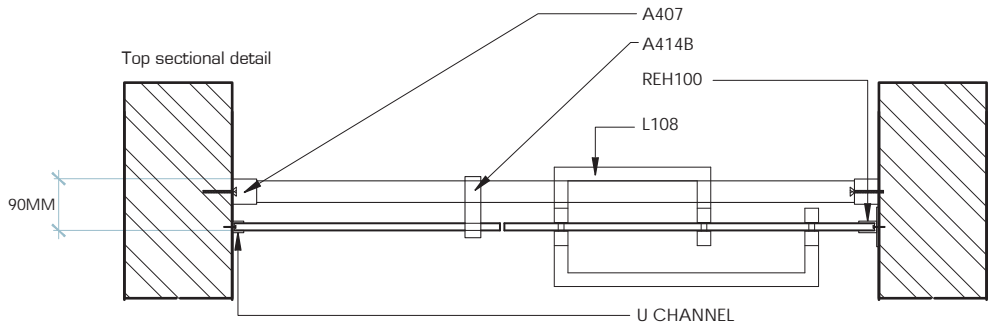

# Sectional Drawing

SUS304 Stainless Steel Slim Header

1 A407 Wall to Glass Clip

2 A414B Glass Holder