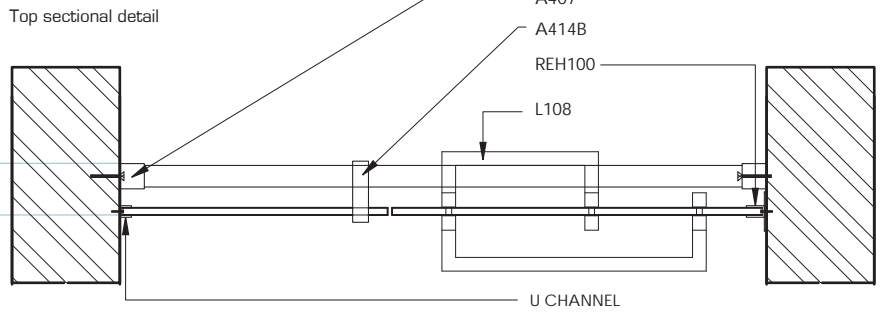

# REH100-SSL

180° Pivot Door

REHSSL Series

## Types of Header System

### REH100SSL Wall to Glass Slim Header