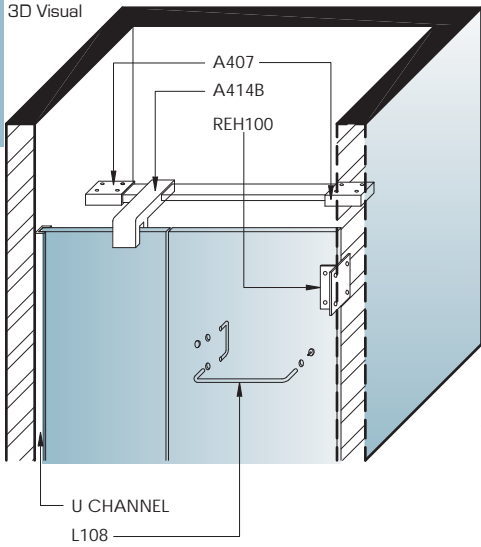

# REH100-SSL

180° Pivot Door

REHSSL Series

## Types of Header System

### REH100SSL Wall to Glass Slim Header

### REH300SSL Corner Entry Slim Header