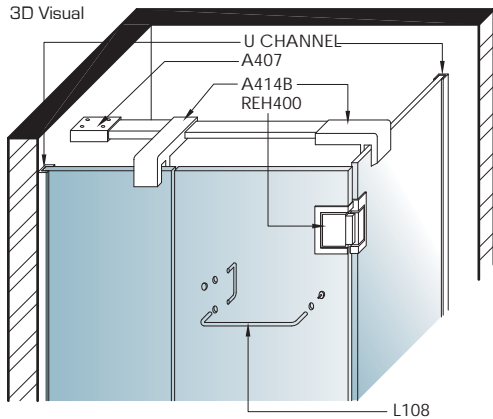

### REH100SSL Wall to Glass Slim Header

### REH300SSL Corner Entry Slim Header

# REH400SSL

Corner Entry Slim Header

3D Visual

Quality Door Hinge tested by:-

PSB Singapore  
50,000 Cycles  
Endurance Test

Grade A Tempered Glass Certified by:-

ANSI Z97:1-2004

Cert No:  
BMP555249