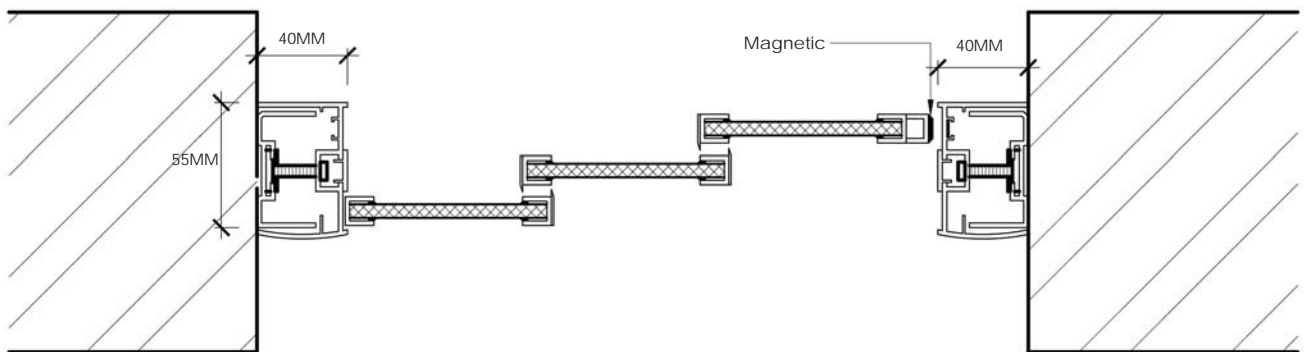

RS5038P

180° Three Panel Sliding Door

RS5038P Series

Grade A Tempered Glass Certified by:-

ANSI Z97.1-2004

Cert No:
BMP555249

Cert No:
BMP552817

Product Specification

- Surface Finishes : Glossy Polish
- Material : Aluminum
- Colour : Platinum
- Function : Sliding Door
- Glass : 6mm Thickness Tempered

RS5038P

Wall to Glass
Sliding Door Shower

| Door Space Allocation |

INSTALLATION MANUAL

RS5038P Series

Top sectional detail

TOP VIEW

CUSTOMER PHOTO GALLERY