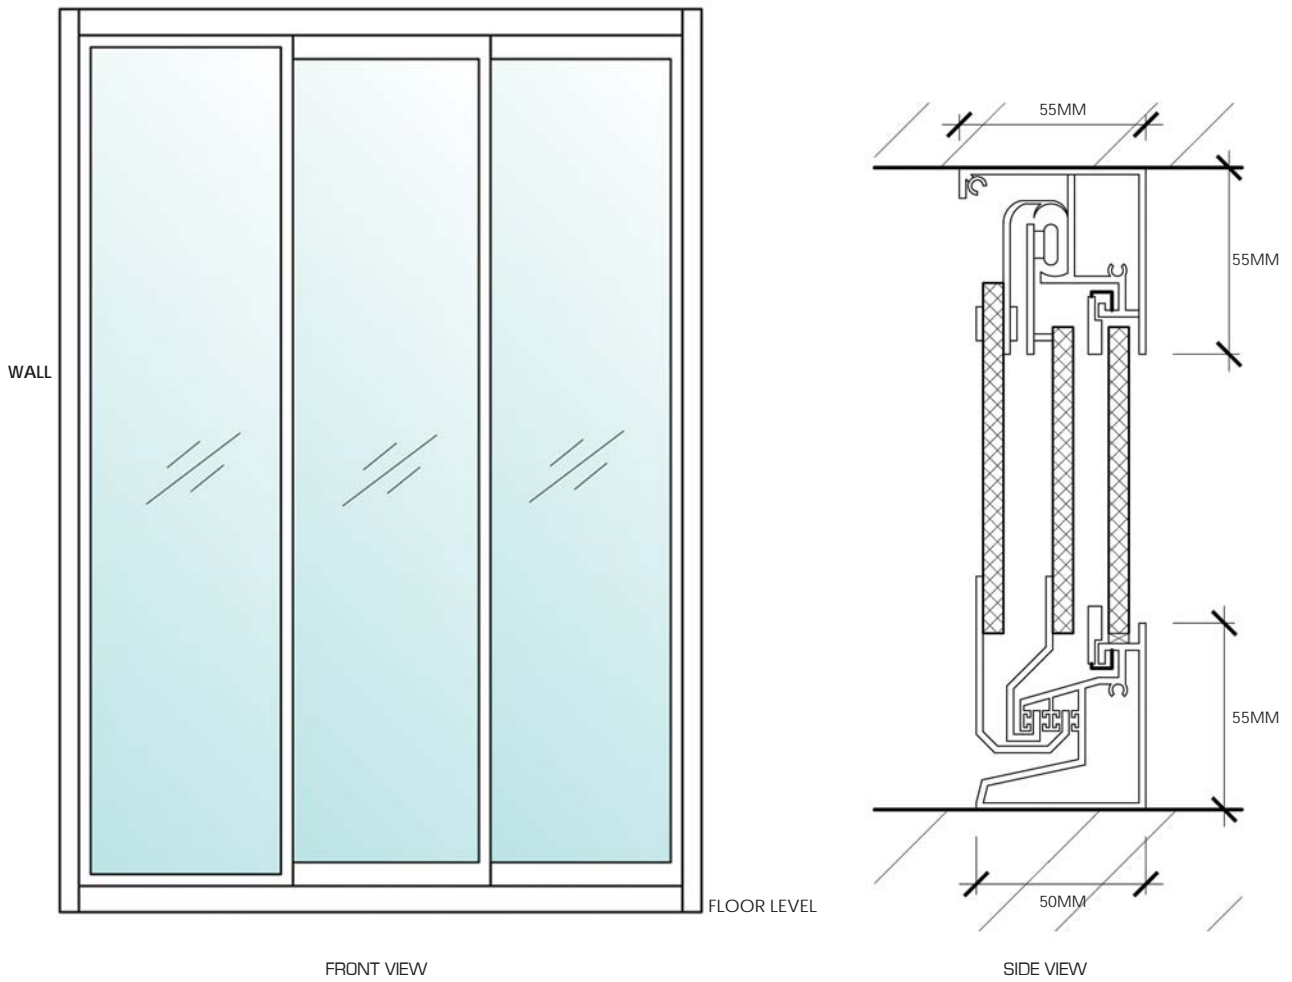

RS5038P

180° Three Panel Sliding Door

RS5038P Series

Grade A Tempered Glass Certified by:-

ANSI Z97.1-2004

Cert No:
BMP555249

Cert No:
BMP552817

Product Specification

- Surface Finishes : Glossy Polish
- Material : Aluminum
- Colour : Platinum
- Function : Sliding Door
- Glass : 6mm Thickness Tempered

RS5038P

Wall to Glass
Sliding Door Shower

| Door Space Allocation |

INSTALLATION MANUAL

RS5038P Series

Top sectional detail

TOP VIEW

CUSTOMER PHOTO GALLERY