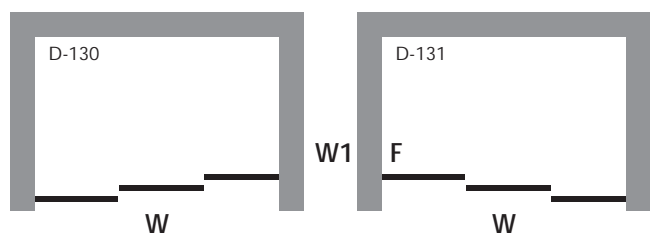

RS5038P

180° Three Panel Sliding Door

RS5038P Series

Grade A Tempered Glass Certified by:-

ANSI Z97.1-2004

Cert No:
BMP555249

Cert No:
BMP552817

Product Specification

- Surface Finishes : Glossy Polish
- Material : Aluminum
- Colour : Platinum
- Function : Sliding Door
- Glass : 6mm Thickness Tempered

RS5038P

Wall to Glass
Sliding Door Shower

| Door Space Allocation |