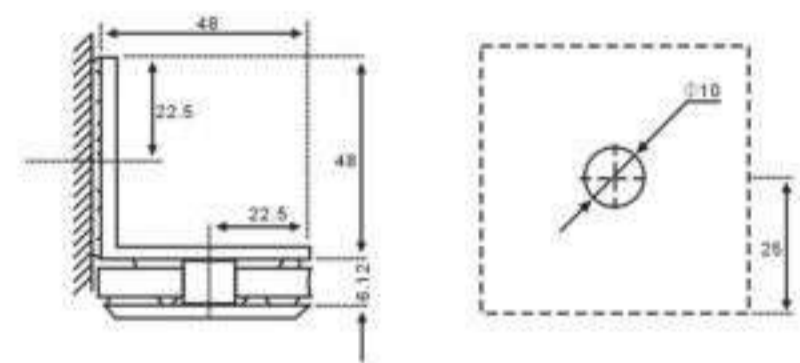

Shower Hardware

A45-090ADR

Suitable for glass from 8 to 12 mm
Finishes: Chrome plated, Nickel plated,
P&L, S&L, Gold Plated, PVD.

Suitable for glass from 8 to 12 mm
Finishes: Chrome plated, Nickel plated,
P&L, S&L, Gold Plated, PVD.