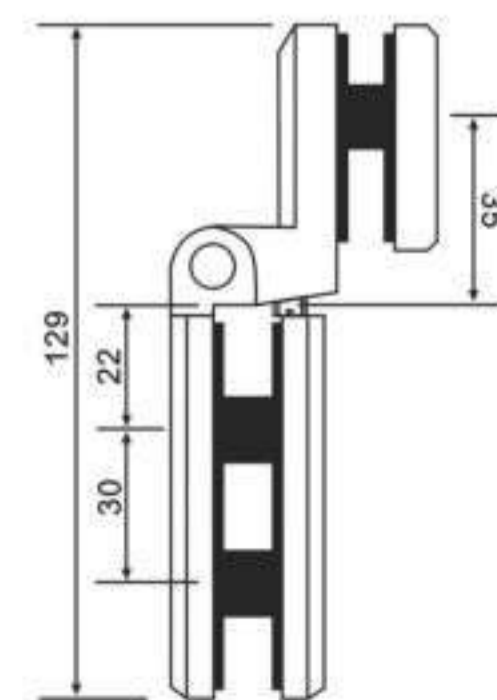

# Shower Hardware

L210

H80Z

H80

View of the bottom

**H-103**

Glass cut-out top and bottom

**H-104**

**FEATURES:**

- MATERIAL:** Brass
- DOOR THICKNESS:** 6mm to 12mm
- DOOR WEIGHT:** 45 kgs maximum
- FINISH:** Bright Chrome Plated (C)  
Satin Chrome Plated (SN)  
Titanium Plated (TI)  
Polished Brass (PB)

# Shower Hardware

H-201

H-202

View of the bottom

H-203

Glass cut-out top and bottom

H-204

**FEATURES:**  
**MATERIAL:** Brass  
**DOOR THICKNESS:** 6mm to 12mm  
**DOOR WEIGHT:** 45 kgs maximum  
**FINISH:** Bright Chrome Plated (C)  
 Satin Chrome Plated (SN)  
 Titanium Plated (TI)  
 Polished Brass (PB)

L-108

FORMAT	SIZE(MM)			
	L	Lo	H	D
Ø32X305	305	273	74	Ø30
Ø 12MM				