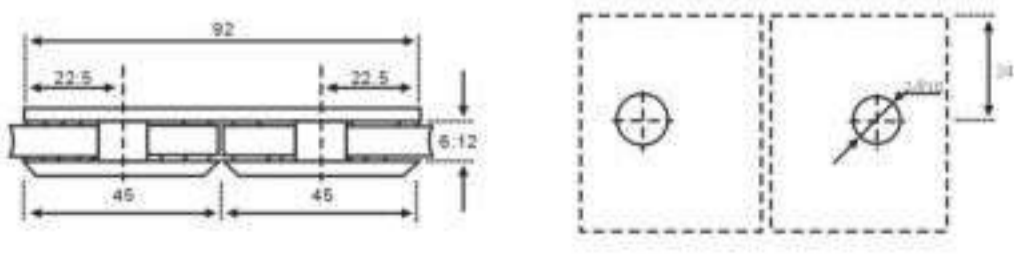

# Shower Hardware

**A45-000AR**

**A45-090ADR**

**A45-180ADR**

**A45-090AR**

**A45-135AR**

**A45-180AR**

Suitable for glass from 8 to 12 mm  
 Finishes: Chrome plated, Nickel plated,  
 P&L, S&L, Gold Plated, PVD.