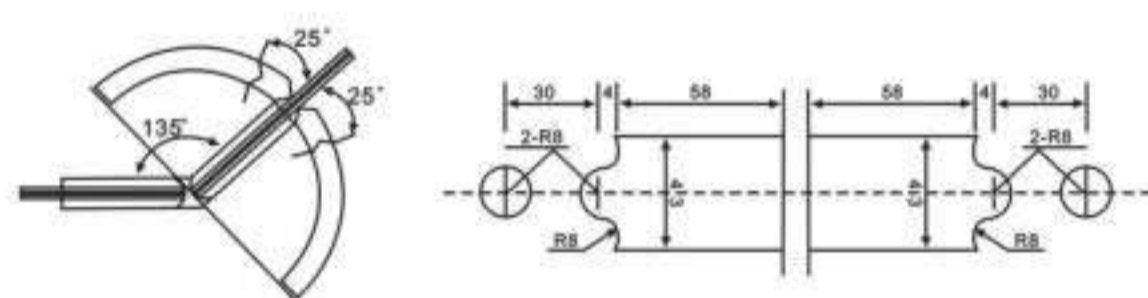

# Shower Hardware

H-600

H-601

H-603

H-604

**FEATURES:**  
**MATERIAL:** Brass  
**DOOR THICKNESS:** 6mm to 12mm  
**DOOR WEIGHT:** 45 kgs maximum  
**FINISH:** Bright Chrome Plated (C)  
 Satin Chrome Plated (SN)  
 Titanium Plated (TI)  
 Polished Brass (PB)