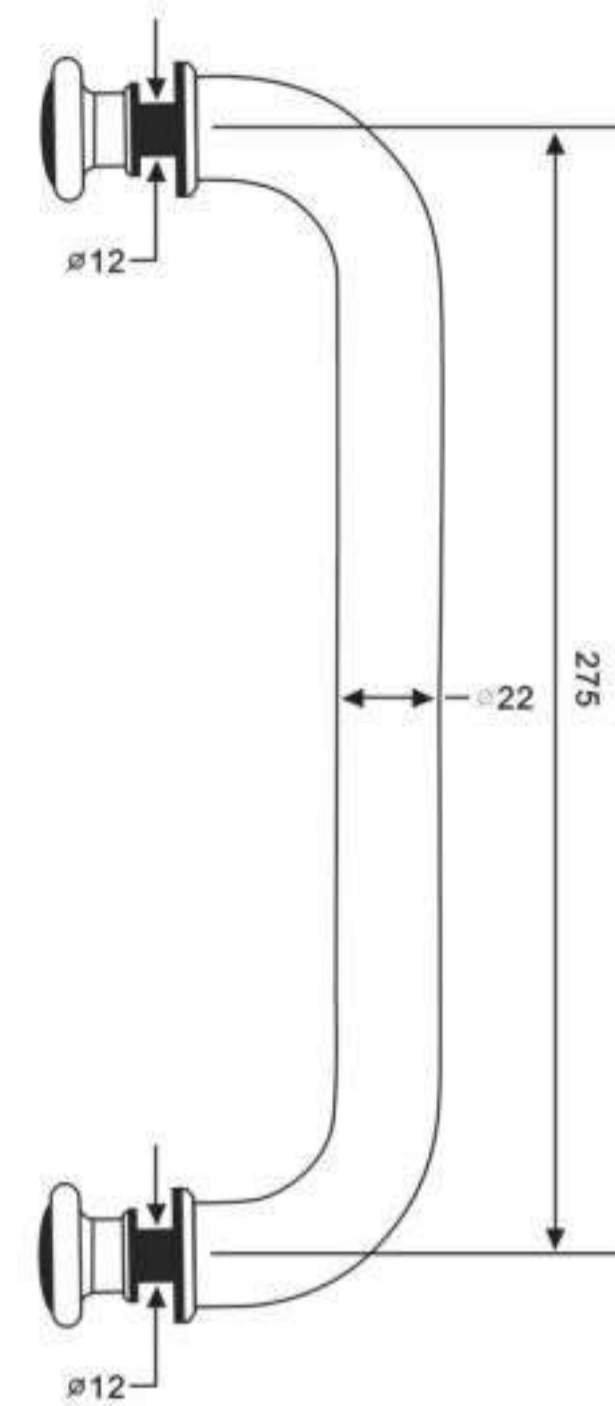

# Shower Hardware

L210

H80Z

H80

# Shower Hardware

**KS090-04-0**

**KS090-05-0**

**KS090-06-0**

Patent number  
专利号: 200430007369.2

**KS090-07-0**

**KS090-09-0**

**KS090-10-0**

# Shower Hardware

H-201

H-202

View of the bottom

H-203

Glass cut-out top and bottom

H-204

**FEATURES:**  
**MATERIAL:** Brass  
**DOOR THICKNESS:** 6mm to 12mm  
**DOOR WEIGHT:** 45 kgs maximum  
**FINISH:** Bright Chrome Plated (C)  
 Satin Chrome Plated (SN)  
 Titanium Plated (TI)  
 Polished Brass (PB)

L-108

FORMAT	SIZE(MM)			
	L	Lo	H	D
Ø32X305	305	273	74	Ø30
Ø 12MM				