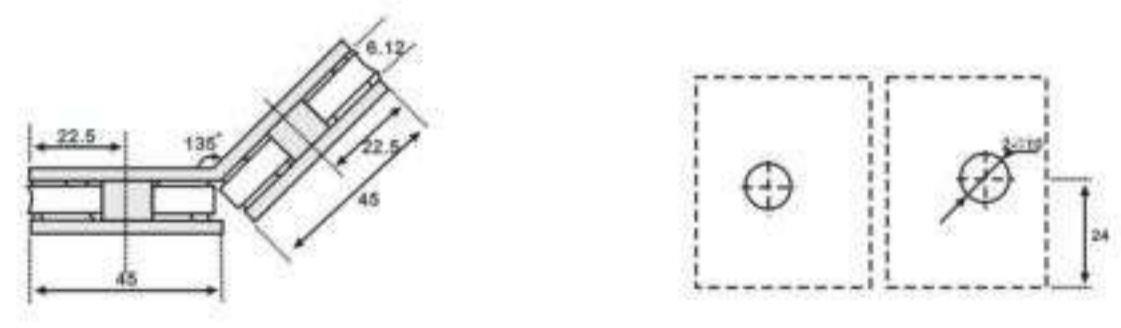

Shower Hardware

Suitable for glass from 8 to 12 mm
Finishes: Chrome plated, Nickel plated,
P&L, S&L, Gold Plated, PVD.

A45-135A

A45-180A

Suitable for glass from 8 to 12 mm
Finishes: Chrome plated, Nickel plated,
P&L, S&L, Gold Plated, PVD.