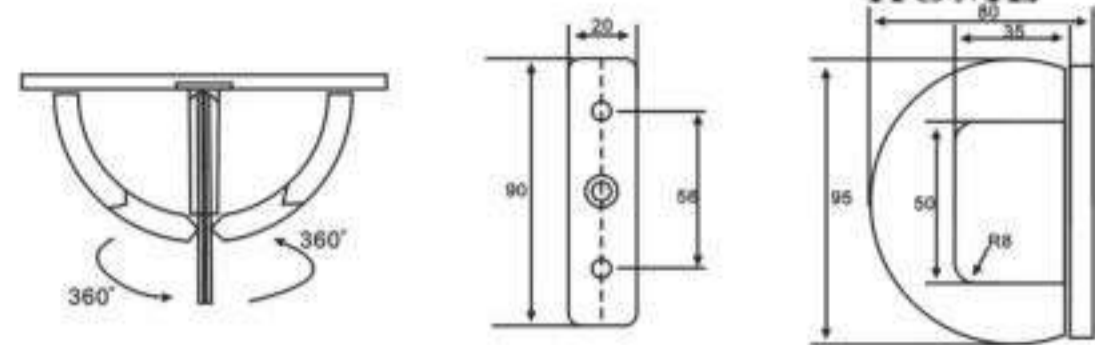

# Shower Hardware

H-201

H-202

View of the bottom

H-203

Glass cut-out top and bottom

H-204

**FEATURES:**  
**MATERIAL:** Brass  
**DOOR THICKNESS:** 6mm to 12mm  
**DOOR WEIGHT:** 45 kgs maximum  
**FINISH:** Bright Chrome Plated (C)  
 Satin Chrome Plated (SN)  
 Titanium Plated (TI)  
 Polished Brass (PB)

H-401

H-402

View of the bottom

H-403

Glass cut-out top and bottom

H-404

**FEATURES:**  
**MATERIAL:** Brass  
**DOOR THICKNESS:** 6mm to 12mm  
**DOOR WEIGHT:** 45 kgs maximum  
**FINISH:** Bright Chrome Plated (C)  
 Satin Chrome Plated (SN)  
 Titanium Plated (TI)  
 Polished Brass (PB)

# Shower Hardware

H-600

H-601

H-603

H-604

**FEATURES:**  
**MATERIAL:** Brass  
**DOOR THICKNESS:** 6mm to 12mm  
**DOOR WEIGHT:** 45 kgs maximum  
**FINISH:** Bright Chrome Plated (C)  
 Satin Chrome Plated (SN)  
 Titanium Plated (TI)  
 Polished Brass (PB)

L-108

FORMAT	SIZE(MM)			
	L	Lo	H	D
Ø32X305	305	273	74	Ø30
Ø 12MM				