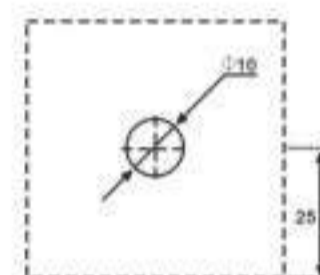

Shower Hardware

A50-090CD

Suitable for glass from 8 to 12 mm
Finishes: Chrome plated, Nickel plated,
P&L, S&L, Gold Plated, PVD.