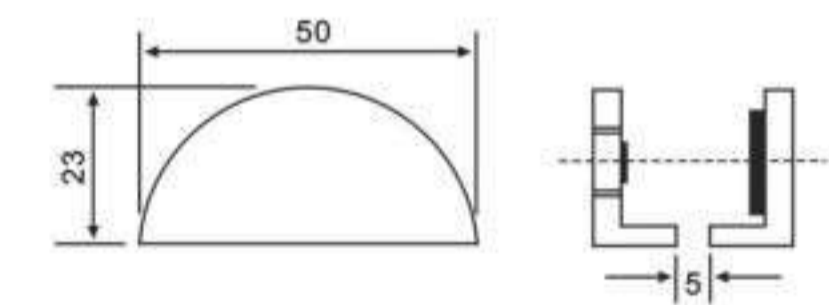

KS090-13-0