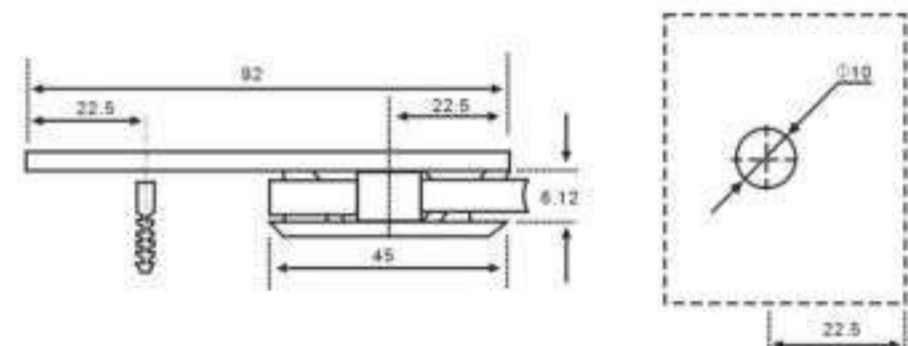

Shower Hardware

A45-180ADR

Suitable for glass from 8 to 12 mm
Finishes: Chrome plated, Nickel plated,
P&L, S&L, Gold Plated, PVD.

Suitable for glass from 8 to 12 mm
Finishes: Chrome plated, Nickel plated,
P&L, S&L, Gold Plated, PVD.