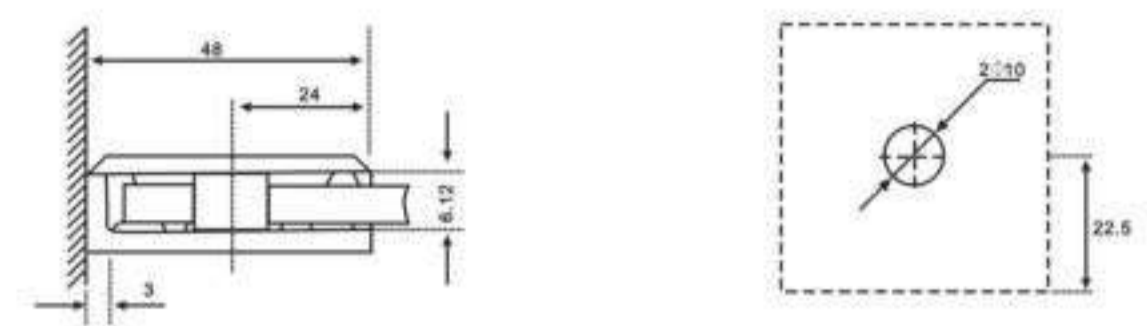

Shower Hardware

Suitable for glass from 8 to 12 mm
Finishes: Chrome plated, Nickel plated,
P&L, S&L, Gold Plated, PVD.

A45-000A

Suitable for glass from 8 to 12 mm
Finishes: Chrome plated, Nickel plated,
P&L, S&L, Gold Plated, PVD.