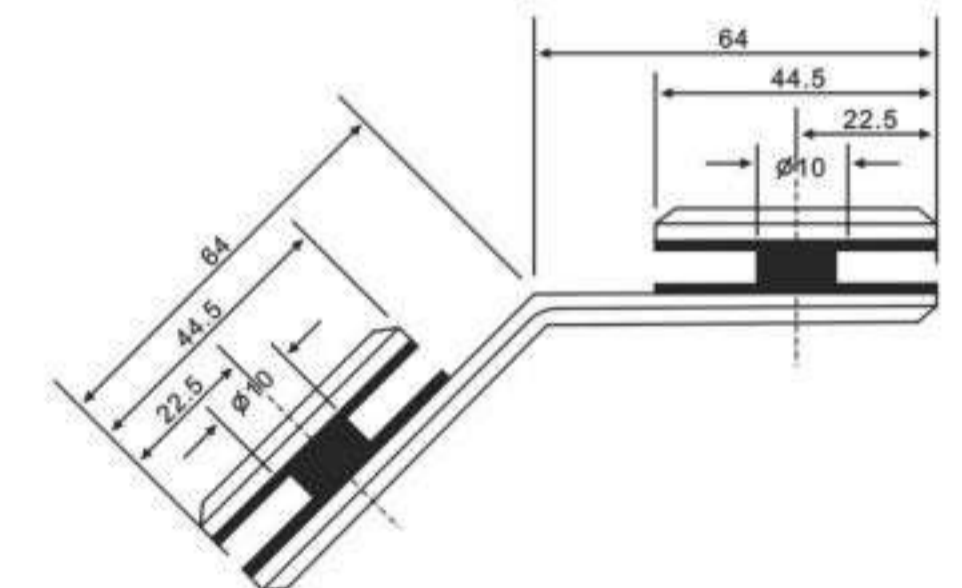

Shower Hardware

Suitable for glass from 8 to 12 mm
Finishes: Chrome plated, Nickel plated,
P&L, S&L, Gold Plated, PVD.

A50S-135C