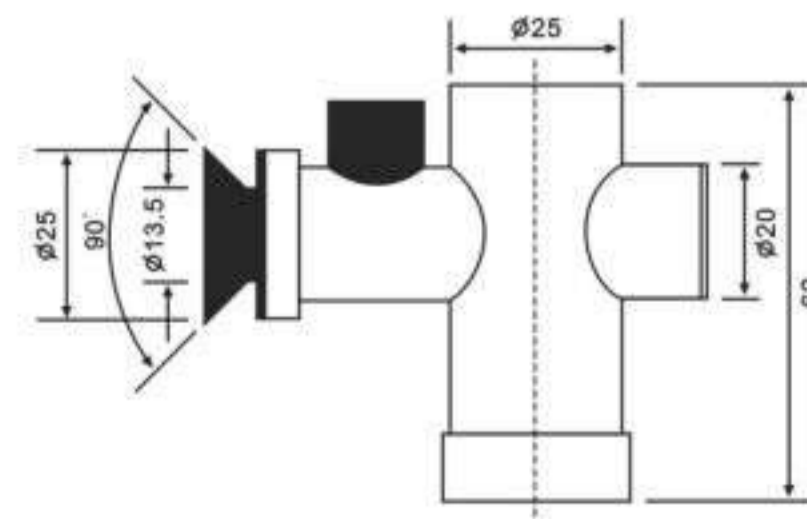

# Shower Hardware

**KS090-04-0**

**KS090-05-0**

**KS090-06-0**

Patent number  
专利号: 200430007369.2

**KS090-07-0**

**KS090-09-0**

**KS090-10-0**

View of the bottom

**H-103**

Glass cut-out top and bottom

**H-104**

**FEATURES:**

- MATERIAL:** Brass
- DOOR THICKNESS:** 6mm to 12mm
- DOOR WEIGHT:** 45 kgs maximum
- FINISH:** Bright Chrome Plated (C)  
Satin Chrome Plated (SN)  
Titanium Plated (TI)  
Polished Brass (PB)

# Shower Hardware

H-201

H-202

View of the bottom

H-203

Glass cut-out top and bottom

H-204

**FEATURES:**  
**MATERIAL:** Brass  
**DOOR THICKNESS:** 6mm to 12mm  
**DOOR WEIGHT:** 45 kgs maximum  
**FINISH:** Bright Chrome Plated (C)  
 Satin Chrome Plated (SN)  
 Titanium Plated (TI)  
 Polished Brass (PB)

L-108

FORMAT	SIZE(MM)			
	L	Lo	H	D
Ø32X305	305	273	74	Ø30
Ø 12MM				