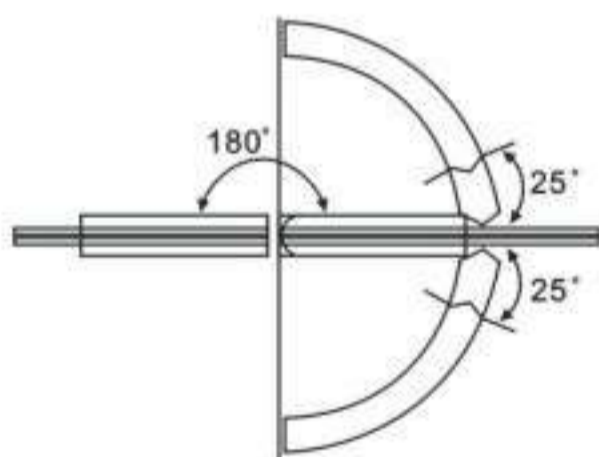

View of the bottom

**H-103**

Glass cut-out top and bottom

**H-104**

**FEATURES:**

- MATERIAL:** Brass
- DOOR THICKNESS:** 6mm to 12mm
- DOOR WEIGHT:** 45 kgs maximum
- FINISH:** Bright Chrome Plated (C)  
Satin Chrome Plated (SN)  
Titanium Plated (TI)  
Polished Brass (PB)

# Shower Hardware

H-201

H-202

View of the bottom

H-203

Glass cut-out top and bottom

H-204

**FEATURES:**  
**MATERIAL:** Brass  
**DOOR THICKNESS:** 6mm to 12mm  
**DOOR WEIGHT:** 45 kgs maximum  
**FINISH:** Bright Chrome Plated (C)  
 Satin Chrome Plated (SN)  
 Titanium Plated (TI)  
 Polished Brass (PB)

H-401

H-402

View of the bottom

H-403

Glass cut-out top and bottom

H-404

**FEATURES:**  
**MATERIAL:** Brass  
**DOOR THICKNESS:** 6mm to 12mm  
**DOOR WEIGHT:** 45 kgs maximum  
**FINISH:** Bright Chrome Plated (C)  
 Satin Chrome Plated (SN)  
 Titanium Plated (TI)  
 Polished Brass (PB)

L-108

FORMAT	SIZE(MM)			
	L	Lo	H	D
Ø32X305	305	273	74	Ø30
Ø 12MM				