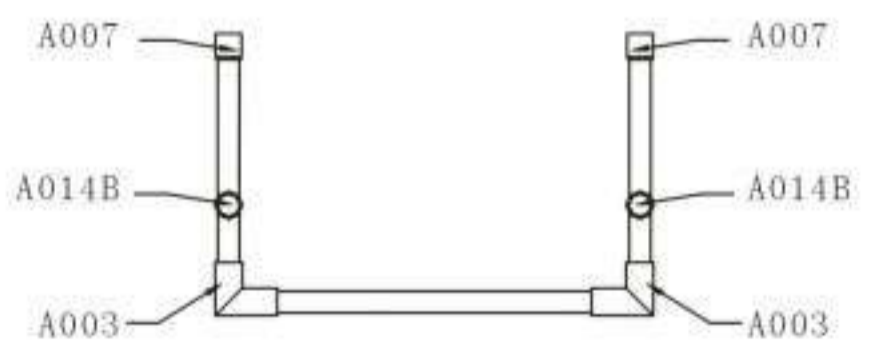

knighthead accessories