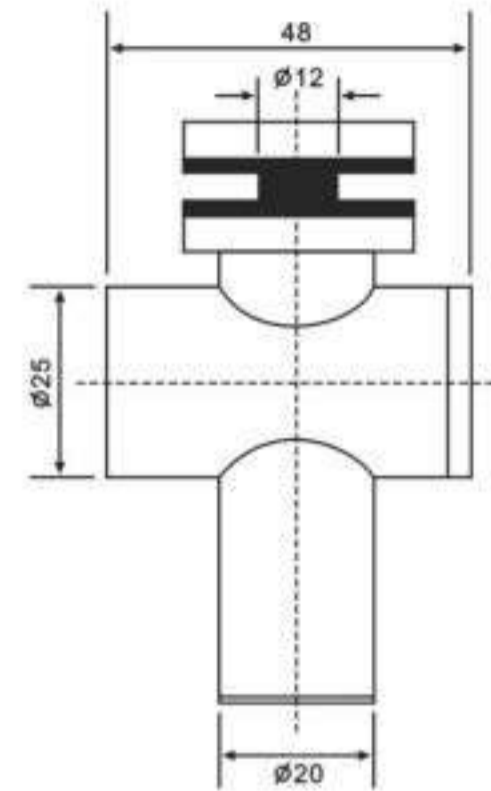

KD090A-05-0

Patent number
专利号: 200430007371.X