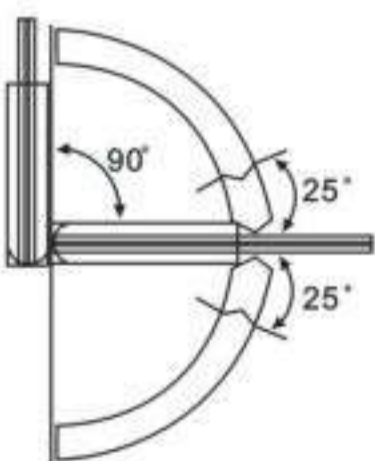

View of the bottom

**H-103**

Glass cut-out top and bottom

**H-104**

**FEATURES:**

- MATERIAL:** Brass
- DOOR THICKNESS:** 6mm to 12mm
- DOOR WEIGHT:** 45 kgs maximum
- FINISH:** Bright Chrome Plated (C)  
Satin Chrome Plated (SN)  
Titanium Plated (TI)  
Polished Brass (PB)

# Shower Hardware

H-201

H-202

View of the bottom

H-203

Glass cut-out top and bottom

H-204

**FEATURES:**  
**MATERIAL:** Brass  
**DOOR THICKNESS:** 6mm to 12mm  
**DOOR WEIGHT:** 45 kgs maximum  
**FINISH:** Bright Chrome Plated (C)  
 Satin Chrome Plated (SN)  
 Titanium Plated (TI)  
 Polished Brass (PB)

H-401

H-402

View of the bottom

H-403

Glass cut-out top and bottom

H-404

**FEATURES:**  
**MATERIAL:** Brass  
**DOOR THICKNESS:** 6mm to 12mm  
**DOOR WEIGHT:** 45 kgs maximum  
**FINISH:** Bright Chrome Plated (C)  
 Satin Chrome Plated (SN)  
 Titanium Plated (TI)  
 Polished Brass (PB)

L-108

FORMAT	SIZE(MM)			
	L	Lo	H	D
Ø32X305	305	273	74	Ø30
Ø 12MM				