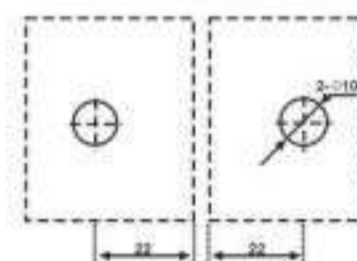

Shower Hardware

A50-135C

A50-180C

Suitable for glass from 8 to 12 mm
Finishes: Chrome plated, Nickel plated,
P&L, S&L, Gold Plated, PVD.