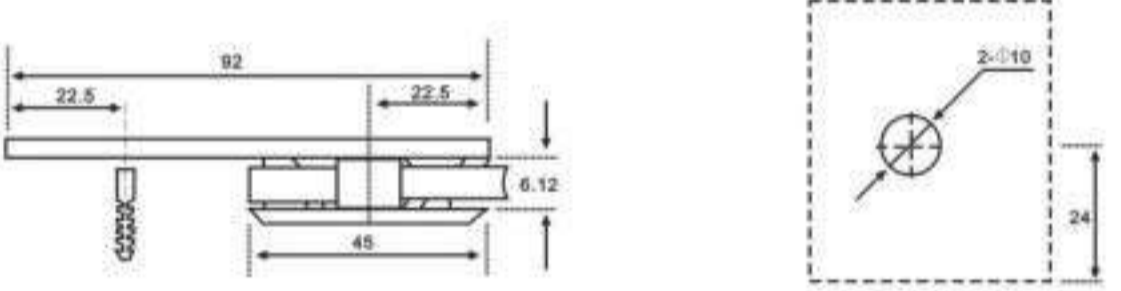

Shower Hardware

Suitable for glass from 8 to 12 mm
Finishes: Chrome plated, Nickel plated,
P&L, S&L, Gold Plated, PVD.

A45-180AD

Suitable for glass from 8 to 12 mm
Finishes: Chrome plated, Nickel plated,
P&L, S&L, Gold Plated, PVD.