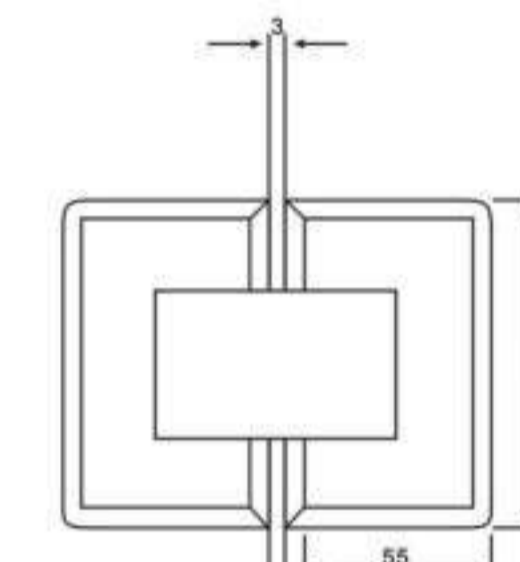

View of the bottom

**H-103**

Glass cut-out top and bottom

**H-104**

**FEATURES:**

- MATERIAL:** Brass
- DOOR THICKNESS:** 6mm to 12mm
- DOOR WEIGHT:** 45 kgs maximum
- FINISH:** Bright Chrome Plated (C)  
Satin Chrome Plated (SN)  
Titanium Plated (TI)  
Polished Brass (PB)

# Shower Hardware

H-201

H-202

View of the bottom

H-203

Glass cut-out top and bottom

H-204

**FEATURES:**  
**MATERIAL:** Brass  
**DOOR THICKNESS:** 6mm to 12mm  
**DOOR WEIGHT:** 45 kgs maximum  
**FINISH:** Bright Chrome Plated (C)  
 Satin Chrome Plated (SN)  
 Titanium Plated (TI)  
 Polished Brass (PB)

H-401

H-402

View of the bottom

H-403

Glass cut-out top and bottom

H-404

**FEATURES:**  
**MATERIAL:** Brass  
**DOOR THICKNESS:** 6mm to 12mm  
**DOOR WEIGHT:** 45 kgs maximum  
**FINISH:** Bright Chrome Plated (C)  
 Satin Chrome Plated (SN)  
 Titanium Plated (TI)  
 Polished Brass (PB)

L-108

FORMAT	SIZE(MM)			
	L	Lo	H	D
Ø32X305	305	273	74	Ø30
Ø 12MM				