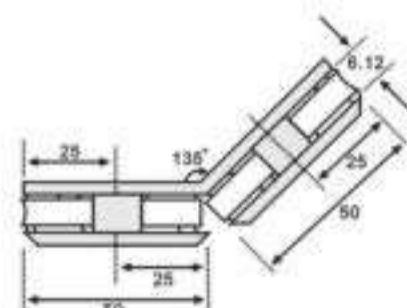

# Shower Hardware

H-600

H-601

H-603

H-604

**FEATURES:**  
**MATERIAL:** Brass  
**DOOR THICKNESS:** 6mm to 12mm  
**DOOR WEIGHT:** 45 kgs maximum  
**FINISH:** Bright Chrome Plated (C)  
 Satin Chrome Plated (SN)  
 Titanium Plated (TI)  
 Polished Brass (PB)

# Shower Hardware

**A50-000C**

**A50-090CD**

**A50-180CD**

**A50-090C**

**A50-135C**

**A50-180C**

Suitable for glass from 8 to 12 mm  
 Finishes: Chrome plated, Nickel plated,  
 P&L, S&L, Gold Plated, PVD.

L-108

FORMAT	SIZE(MM)			
	L	Lo	H	D
Ø32X305	305	273	74	Ø30
Ø 12MM				