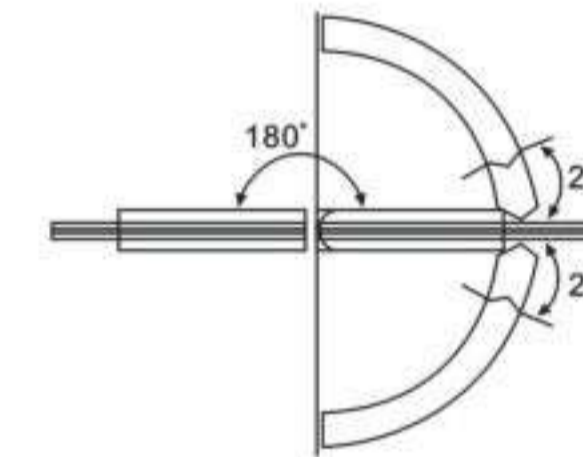

View of the bottom

**H-103**

Glass cut-out top and bottom

**H-104**

**FEATURES:**

- MATERIAL:** Brass
- DOOR THICKNESS:** 6mm to 12mm
- DOOR WEIGHT:** 45 kgs maximum
- FINISH:** Bright Chrome Plated (C)  
Satin Chrome Plated (SN)  
Titanium Plated (TI)  
Polished Brass (PB)

# Shower Hardware

H-201

H-202

View of the bottom

H-203

Glass cut-out top and bottom

H-204

**FEATURES:**  
**MATERIAL:** Brass  
**DOOR THICKNESS:** 6mm to 12mm  
**DOOR WEIGHT:** 45 kgs maximum  
**FINISH:** Bright Chrome Plated (C)  
 Satin Chrome Plated (SN)  
 Titanium Plated (TI)  
 Polished Brass (PB)

H-401

H-402

View of the bottom

H-403

Glass cut-out top and bottom

H-404

**FEATURES:**  
**MATERIAL:** Brass  
**DOOR THICKNESS:** 6mm to 12mm  
**DOOR WEIGHT:** 45 kgs maximum  
**FINISH:** Bright Chrome Plated (C)  
 Satin Chrome Plated (SN)  
 Titanium Plated (TI)  
 Polished Brass (PB)

L-108

FORMAT	SIZE(MM)			
	L	Lo	H	D
Ø32X305	305	273	74	Ø30
Ø 12MM				