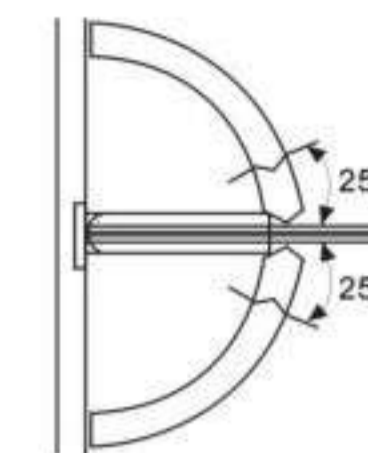

Shower Hardware

FEATURES:
MATERIAL: Brass
DOOR THICKNESS: 6mm to 12mm
DOOR WEIGHT: 45 kgs maximum
FINISH: Bright Chrome Plated (C)
Satin Chrome Plated (SN)
Titanium Plated (TI)
Polished Brass (PB)

H-701

H-702

Glass cut-out top and bottom

FEATURES:
MATERIAL: Brass
DOOR THICKNESS: 6mm to 12mm
DOOR WEIGHT: 45 kgs maximum
FINISH: Bright Chrome Plated (C)
Satin Chrome Plated (SN)
Titanium Plated (TI)
Polished Brass (PB)