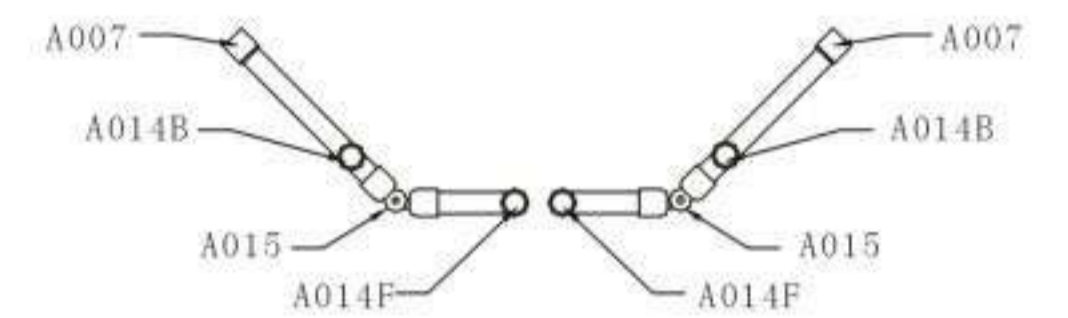

knighthead accessories