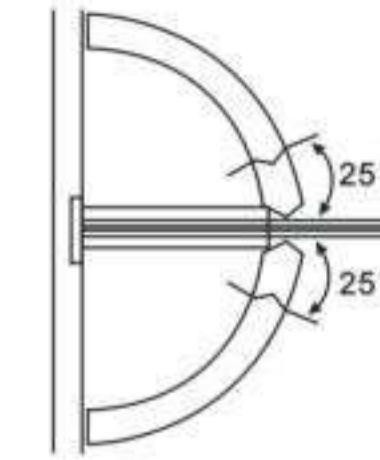

# Shower Hardware

**KD-L-0**

**KD090A-05-0**

Patent number  
专利号: 200430007371.X

**KD135-05-0**

Patent number  
专利号: 200430007370.5

**H-101**

**H-102**

View of the bottom

**H-103**

Glass cut-out top and bottom

**H-104**

**FEATURES:**

- MATERIAL:** Brass
- DOOR THICKNESS:** 6mm to 12mm
- DOOR WEIGHT:** 45 kgs maximum
- FINISH:** Bright Chrome Plated (C)  
Satin Chrome Plated (SN)  
Titanium Plated (TI)  
Polished Brass (PB)

# Shower Hardware

H-201

H-202

View of the bottom

H-203

Glass cut-out top and bottom

H-204

**FEATURES:**  
**MATERIAL:** Brass  
**DOOR THICKNESS:** 6mm to 12mm  
**DOOR WEIGHT:** 45 kgs maximum  
**FINISH:** Bright Chrome Plated (C)  
 Satin Chrome Plated (SN)  
 Titanium Plated (TI)  
 Polished Brass (PB)

L-108

FORMAT	SIZE(MM)			
	L	Lo	H	D
Ø32X305	305	273	74	Ø30
Ø 12MM				