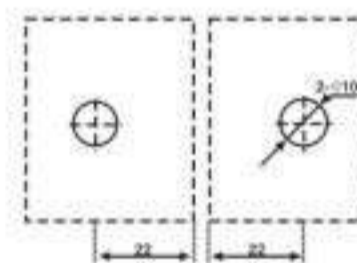

# Shower Hardware

**A50-000C**

**A50-090CD**

**A50-180CD**

**A50-090C**

**A50-135C**

**A50-180C**

Suitable for glass from 8 to 12 mm  
 Finishes: Chrome plated, Nickel plated,  
 P&L, S&L, Gold Plated, PVD.

L-108

FORMAT	SIZE(MM)			
	L	Lo	H	D
Ø32X305	305	273	74	Ø30
Ø 12MM				