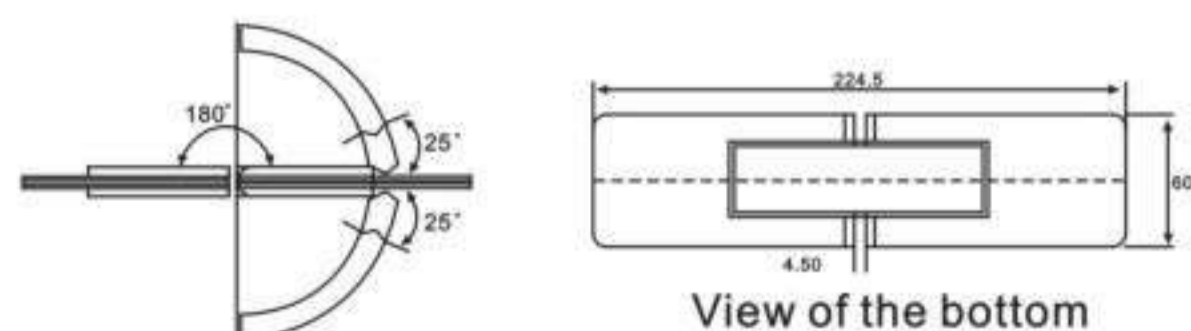

# Shower Hardware

H-600

H-601

H-603

H-604

**FEATURES:**  
**MATERIAL:** Brass  
**DOOR THICKNESS:** 6mm to 12mm  
**DOOR WEIGHT:** 45 kgs maximum  
**FINISH:** Bright Chrome Plated (C)  
 Satin Chrome Plated (SN)  
 Titanium Plated (TI)  
 Polished Brass (PB)