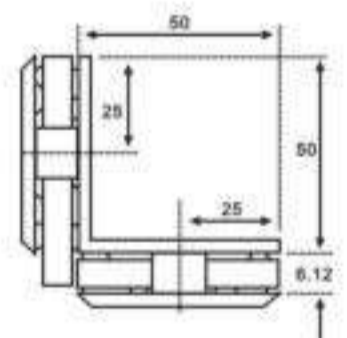

Shower Hardware

A50-090C

Suitable for glass from 8 to 12 mm
Finishes: Chrome plated, Nickel plated,
P&L, S&L, Gold Plated, PVD.