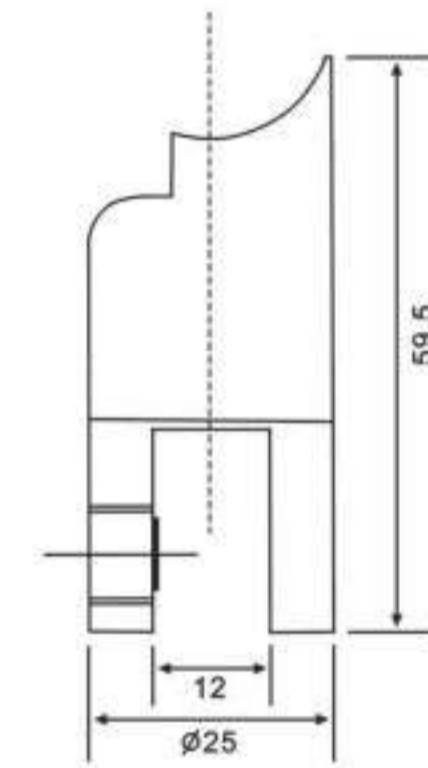

# Shower Hardware

**KS090-04-0**

**KS090-05-0**

**KS090-06-0**

Patent number  
专利号: 200430007369.2

**KS090-07-0**

**KS090-09-0**

**KS090-10-0**

View of the bottom

**H-103**

Glass cut-out top and bottom

**H-104**

**FEATURES:**

- MATERIAL:** Brass
- DOOR THICKNESS:** 6mm to 12mm
- DOOR WEIGHT:** 45 kgs maximum
- FINISH:** Bright Chrome Plated (C)  
Satin Chrome Plated (SN)  
Titanium Plated (TI)  
Polished Brass (PB)

# Shower Hardware

H-201

H-202

View of the bottom

H-203

Glass cut-out top and bottom

H-204

**FEATURES:**  
**MATERIAL:** Brass  
**DOOR THICKNESS:** 6mm to 12mm  
**DOOR WEIGHT:** 45 kgs maximum  
**FINISH:** Bright Chrome Plated (C)  
 Satin Chrome Plated (SN)  
 Titanium Plated (TI)  
 Polished Brass (PB)

L-108

FORMAT	SIZE(MM)			
	L	Lo	H	D
Ø32X305	305	273	74	Ø30
Ø 12MM				