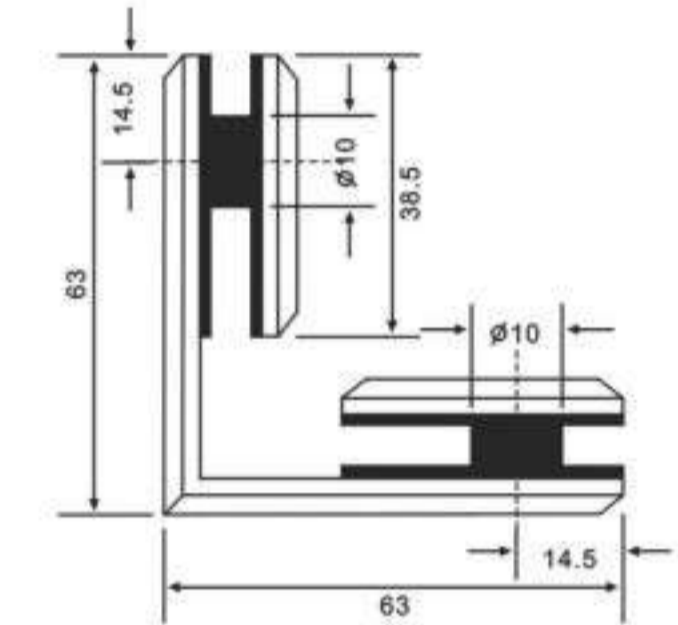

Shower Hardware

Suitable for glass from 8 to 12 mm
Finishes: Chrome plated, Nickel plated,
P&L, S&L, Gold Plated, PVD.

A50S-090C