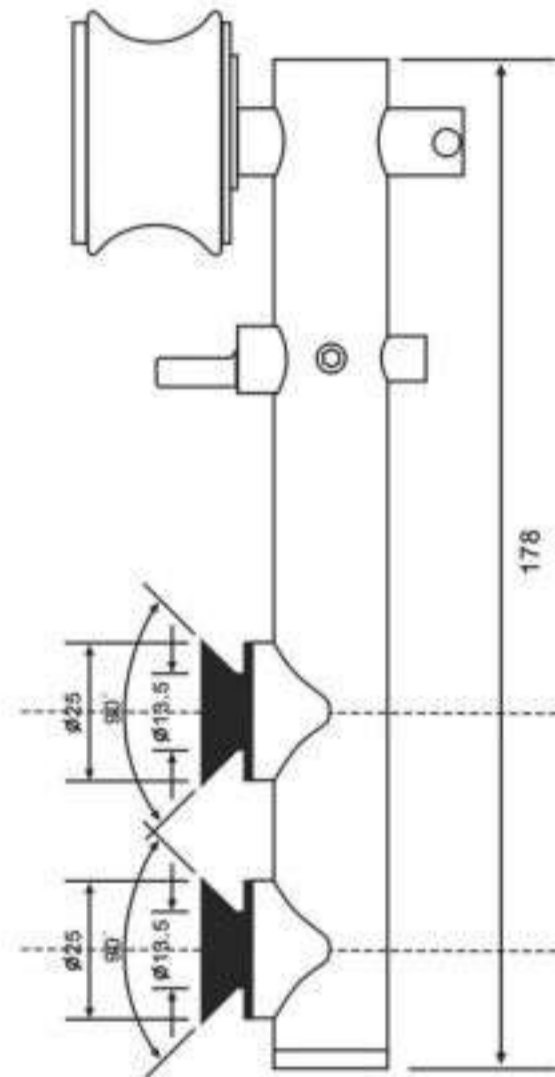

# Shower Hardware

L210

H80Z

H80

# Shower Hardware

**KS090-04-0**

**KS090-05-0**

**KS090-06-0**

Patent number  
专利号: 200430007369.2

**KS090-07-0**

**KS090-09-0**

**KS090-10-0**

# Shower Hardware

H-201

H-202

View of the bottom

H-203

Glass cut-out top and bottom

H-204

**FEATURES:**  
**MATERIAL:** Brass  
**DOOR THICKNESS:** 6mm to 12mm  
**DOOR WEIGHT:** 45 kgs maximum  
**FINISH:** Bright Chrome Plated (C)  
 Satin Chrome Plated (SN)  
 Titanium Plated (TI)  
 Polished Brass (PB)

L-108

FORMAT	SIZE(MM)			
	L	Lo	H	D
Ø32X305	305	273	74	Ø30
Ø 12MM				