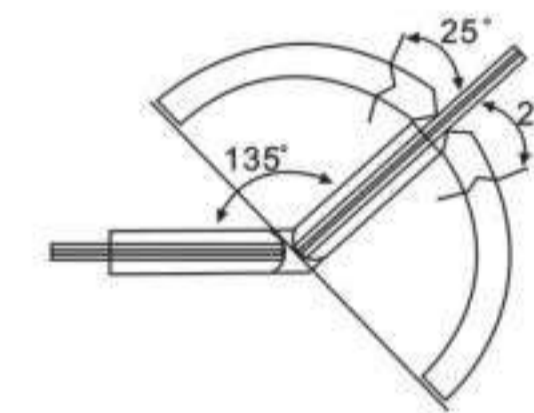

View of the bottom

**H-103**

Glass cut-out top and bottom

**H-104**

**FEATURES:**

- MATERIAL:** Brass
- DOOR THICKNESS:** 6mm to 12mm
- DOOR WEIGHT:** 45 kgs maximum
- FINISH:** Bright Chrome Plated (C)  
Satin Chrome Plated (SN)  
Titanium Plated (TI)  
Polished Brass (PB)

# Shower Hardware

H-201

H-202

View of the bottom

H-203

Glass cut-out top and bottom

H-204

**FEATURES:**  
**MATERIAL:** Brass  
**DOOR THICKNESS:** 6mm to 12mm  
**DOOR WEIGHT:** 45 kgs maximum  
**FINISH:** Bright Chrome Plated (C)  
 Satin Chrome Plated (SN)  
 Titanium Plated (TI)  
 Polished Brass (PB)

L-108

FORMAT	SIZE(MM)			
	L	Lo	H	D
Ø32X305	305	273	74	Ø30
Ø 12MM				