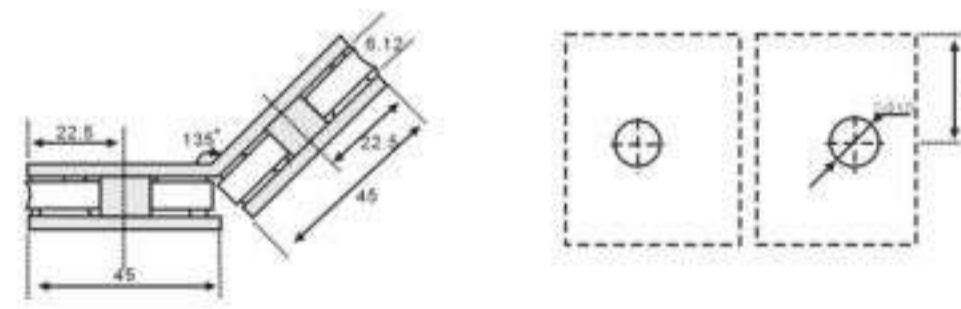

Shower Hardware

A45-135AR

A45-180AR

Suitable for glass from 8 to 12 mm
Finishes: Chrome plated, Nickel plated,
P&L, S&L, Gold Plated, PVD.

Suitable for glass from 8 to 12 mm
Finishes: Chrome plated, Nickel plated,
P&L, S&L, Gold Plated, PVD.