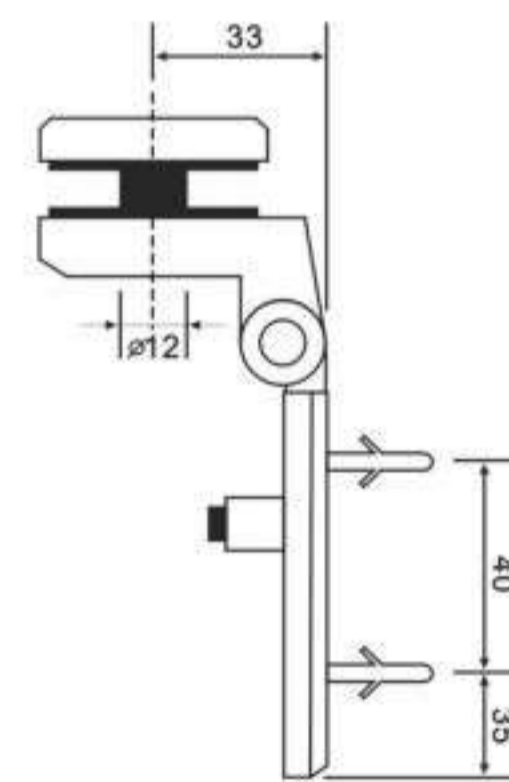

Accessories / Parts Catalogue 2012

Shower Hardware

L210