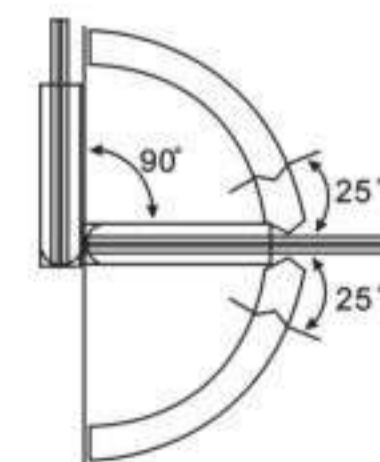

View of the bottom

**H-103**

Glass cut-out top and bottom

**H-104**

**FEATURES:**

- MATERIAL:** Brass
- DOOR THICKNESS:** 6mm to 12mm
- DOOR WEIGHT:** 45 kgs maximum
- FINISH:** Bright Chrome Plated (C)  
Satin Chrome Plated (SN)  
Titanium Plated (TI)  
Polished Brass (PB)

# Shower Hardware

H-201

H-202

View of the bottom

H-203

Glass cut-out top and bottom

H-204

**FEATURES:**  
**MATERIAL:** Brass  
**DOOR THICKNESS:** 6mm to 12mm  
**DOOR WEIGHT:** 45 kgs maximum  
**FINISH:** Bright Chrome Plated (C)  
 Satin Chrome Plated (SN)  
 Titanium Plated (TI)  
 Polished Brass (PB)

H-401

H-402

View of the bottom

H-403

Glass cut-out top and bottom

H-404

**FEATURES:**  
**MATERIAL:** Brass  
**DOOR THICKNESS:** 6mm to 12mm  
**DOOR WEIGHT:** 45 kgs maximum  
**FINISH:** Bright Chrome Plated (C)  
 Satin Chrome Plated (SN)  
 Titanium Plated (TI)  
 Polished Brass (PB)

L-108

FORMAT	SIZE(MM)			
	L	Lo	H	D
Ø32X305	305	273	74	Ø30
Ø 12MM				