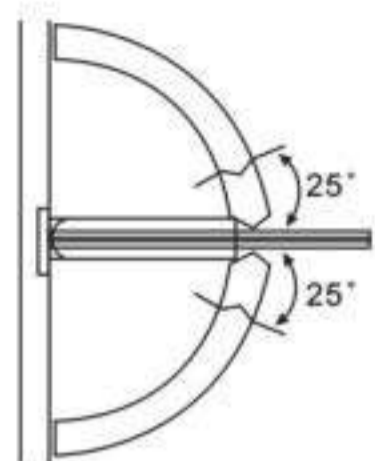

View of the bottom

**H-103**

Glass cut-out top and bottom

**H-104**

**FEATURES:**

- MATERIAL:** Brass
- DOOR THICKNESS:** 6mm to 12mm
- DOOR WEIGHT:** 45 kgs maximum
- FINISH:** Bright Chrome Plated (C)  
Satin Chrome Plated (SN)  
Titanium Plated (TI)  
Polished Brass (PB)

# Shower Hardware

H-201

H-202

View of the bottom

H-203

Glass cut-out top and bottom

H-204

**FEATURES:**  
**MATERIAL:** Brass  
**DOOR THICKNESS:** 6mm to 12mm  
**DOOR WEIGHT:** 45 kgs maximum  
**FINISH:** Bright Chrome Plated (C)  
 Satin Chrome Plated (SN)  
 Titanium Plated (TI)  
 Polished Brass (PB)

H-401

H-402

View of the bottom

H-403

Glass cut-out top and bottom

H-404

**FEATURES:**  
**MATERIAL:** Brass  
**DOOR THICKNESS:** 6mm to 12mm  
**DOOR WEIGHT:** 45 kgs maximum  
**FINISH:** Bright Chrome Plated (C)  
 Satin Chrome Plated (SN)  
 Titanium Plated (TI)  
 Polished Brass (PB)

L-108

FORMAT	SIZE(MM)			
	L	Lo	H	D
Ø32X305	305	273	74	Ø30
Ø 12MM				