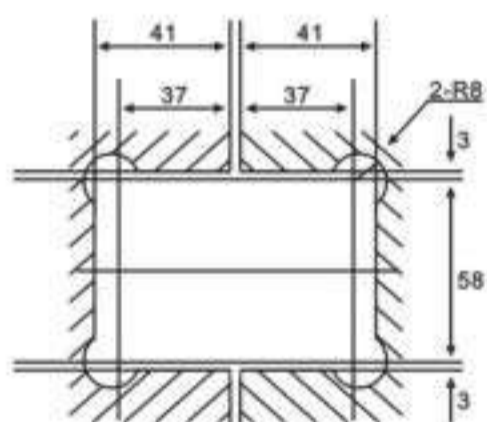

View of the bottom

**H-103**

Glass cut-out top and bottom

**H-104**

**FEATURES:**

- MATERIAL:** Brass
- DOOR THICKNESS:** 6mm to 12mm
- DOOR WEIGHT:** 45 kgs maximum
- FINISH:** Bright Chrome Plated (C)  
Satin Chrome Plated (SN)  
Titanium Plated (TI)  
Polished Brass (PB)

# Shower Hardware

H-201

H-202

View of the bottom

H-203

Glass cut-out top and bottom

H-204

**FEATURES:**  
**MATERIAL:** Brass  
**DOOR THICKNESS:** 6mm to 12mm  
**DOOR WEIGHT:** 45 kgs maximum  
**FINISH:** Bright Chrome Plated (C)  
 Satin Chrome Plated (SN)  
 Titanium Plated (TI)  
 Polished Brass (PB)

H-401

H-402

View of the bottom

H-403

Glass cut-out top and bottom

H-404

**FEATURES:**  
**MATERIAL:** Brass  
**DOOR THICKNESS:** 6mm to 12mm  
**DOOR WEIGHT:** 45 kgs maximum  
**FINISH:** Bright Chrome Plated (C)  
 Satin Chrome Plated (SN)  
 Titanium Plated (TI)  
 Polished Brass (PB)

L-108

FORMAT	SIZE(MM)			
	L	Lo	H	D
Ø32X305	305	273	74	Ø30
Ø 12MM				