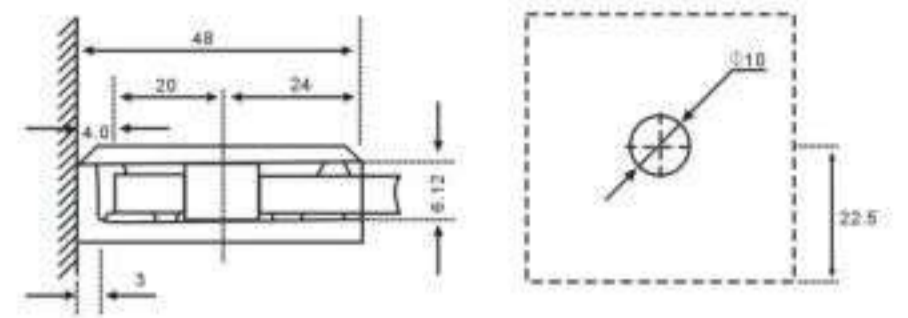

Shower Hardware

A45-000AR

Suitable for glass from 8 to 12 mm
Finishes: Chrome plated, Nickel plated,
P&L, S&L, Gold Plated, PVD.

Suitable for glass from 8 to 12 mm
Finishes: Chrome plated, Nickel plated,
P&L, S&L, Gold Plated, PVD.