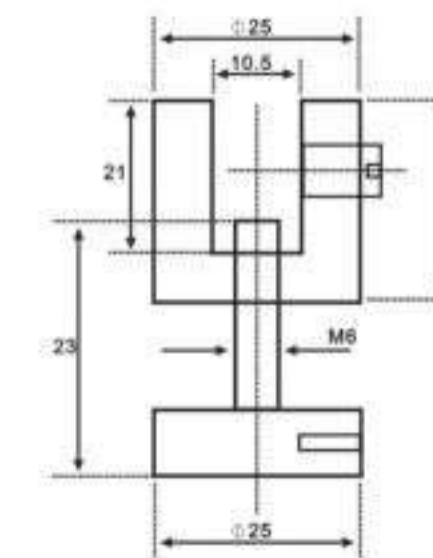

# Shower Hardware

**A46-090BR**

**A46-090BDR**

**A46-180BR**

**A46-135BR**

**Suitable for glass from 8 to 12 mm**  
**Finishes:** Chrome plated, Nickel plated,  
 P&L, S&L, Gold Plated, PVD.

**A30-55/50/44**

SIZE	H	W	D	L
55R	26.75	54.9	21.5	13.5
45R	24.25	49.96	18.5	10.5
44R	22	44.5	15.5	7.5
38R	18.25	37.9	15.5	7.5

**A008**

**A-009**

**A-004**

**Finishes:** Chrome plated, Nickel plated,  
 P&L, S&L, Gold Plated, PVD.

# Shower Hardware

DL-A32

DL-A13

**Finishes:** Chrome plated, Nickel plated, P&L, S&L, Gold Plated, PVD.

L-101

FORMAT	SIZE(MM)			
	L	Lo	H	D
Ø25X305	305	280	65	Ø25
Ø32X305	305	273	74	Ø32
Ø32X457	457	425	74	Ø32
Ø38X457	457	419	86	Ø38
Ø38X610	610	572	86	Ø38
Ø 12MM				

L-108

FORMAT	SIZE(MM)			
	L	Lo	H	D
Ø32X305	305	273	74	Ø30
Ø 12MM				