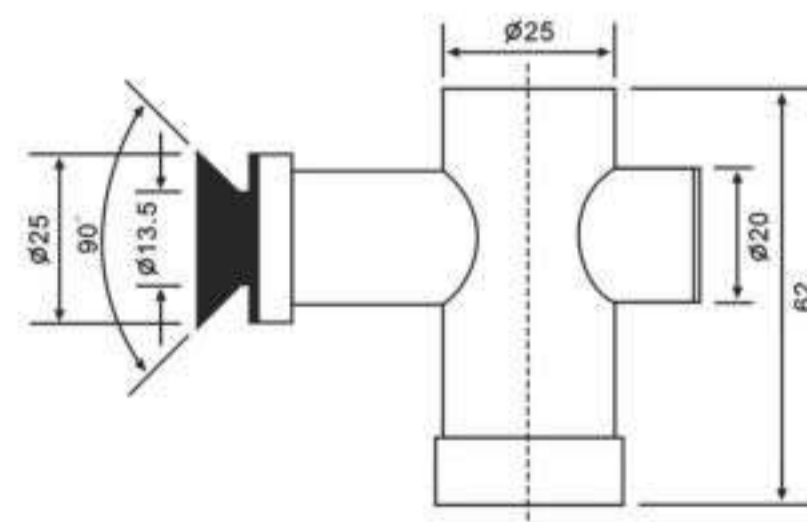

# Shower Hardware

**KS090-04-0**

**KS090-05-0**

**KS090-06-0**

Patent number  
专利号: 200430007369.2

**KS090-07-0**

**KS090-09-0**

**KS090-10-0**

View of the bottom

**H-103**

Glass cut-out top and bottom

**H-104**

**FEATURES:**

- MATERIAL:** Brass
- DOOR THICKNESS:** 6mm to 12mm
- DOOR WEIGHT:** 45 kgs maximum
- FINISH:** Bright Chrome Plated (C)  
Satin Chrome Plated (SN)  
Titanium Plated (TI)  
Polished Brass (PB)

# Shower Hardware

H-201

H-202

View of the bottom

H-203

Glass cut-out top and bottom

H-204

**FEATURES:**  
**MATERIAL:** Brass  
**DOOR THICKNESS:** 6mm to 12mm  
**DOOR WEIGHT:** 45 kgs maximum  
**FINISH:** Bright Chrome Plated (C)  
 Satin Chrome Plated (SN)  
 Titanium Plated (TI)  
 Polished Brass (PB)

L-108

FORMAT	SIZE(MM)			
	L	Lo	H	D
Ø32X305	305	273	74	Ø30
Ø 12MM				