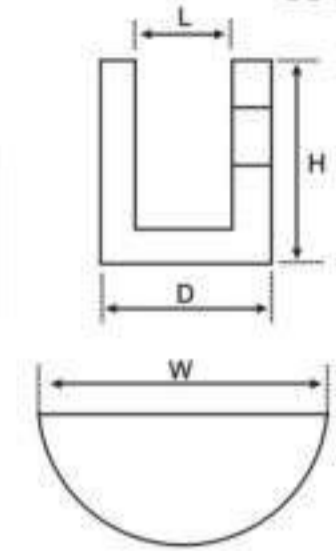

# Shower Hardware

**A46-090BR**

**A46-090BDR**

**A46-180BR**

**A46-135BR**

**Suitable for glass from 8 to 12 mm**  
**Finishes:** Chrome plated, Nickel plated,  
 P&L, S&L, Gold Plated, PVD.

**A30-55/50/44**

SIZE	H	W	D	L
55R	26.75	54.9	21.5	13.5
45R	24.25	49.96	18.5	10.5
44R	22	44.5	15.5	7.5
38R	18.25	37.9	15.5	7.5

**A008**

**A-009**

**A-004**

**Finishes:** Chrome plated, Nickel plated,  
 P&L, S&L, Gold Plated, PVD.

# Shower Hardware

DL-A32

DL-A13

**Finishes:** Chrome plated, Nickel plated, P&L, S&L, Gold Plated, PVD.

L-101

FORMAT	SIZE(MM)			
	L	Lo	H	D
Ø25X305	305	280	65	Ø25
Ø32X305	305	273	74	Ø32
Ø32X457	457	425	74	Ø32
Ø38X457	457	419	86	Ø38
Ø38X610	610	572	86	Ø38
Ø 12MM				

L-108

FORMAT	SIZE(MM)			
	L	Lo	H	D
Ø32X305	305	273	74	Ø30
Ø 12MM				