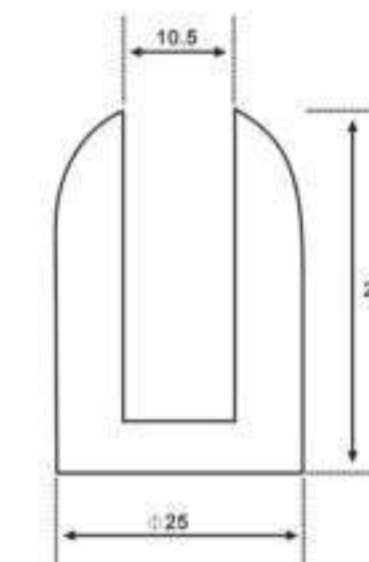

# Shower Hardware

**A46-090BR**

**A46-090BDR**

**A46-180BR**

**A46-135BR**

**Suitable for glass from 8 to 12 mm**  
**Finishes:** Chrome plated, Nickel plated,  
 P&L, S&L, Gold Plated, PVD.

**A30-55/50/44**

SIZE	H	W	D	L
55R	26.75	54.9	21.5	13.5
45R	24.25	49.96	18.5	10.5
44R	22	44.5	15.5	7.5
38R	18.25	37.9	15.5	7.5

**A008**

**A-009**

**A-004**

**Finishes:** Chrome plated, Nickel plated,  
 P&L, S&L, Gold Plated, PVD.

# Shower Hardware

DL-A32

DL-A13

**Finishes:** Chrome plated, Nickel plated, P&L, S&L, Gold Plated, PVD.

L-101

FORMAT	SIZE(MM)			
	L	Lo	H	D
Ø25X305	305	280	65	Ø25
Ø32X305	305	273	74	Ø32
Ø32X457	457	425	74	Ø32
Ø38X457	457	419	86	Ø38
Ø38X610	610	572	86	Ø38
Ø 12MM				

L-108

FORMAT	SIZE(MM)			
	L	Lo	H	D
Ø32X305	305	273	74	Ø30
Ø 12MM				