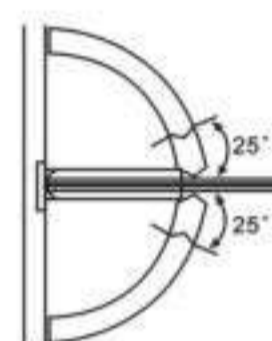

# Shower Hardware

H-201

H-202

View of the bottom

H-203

Glass cut-out top and bottom

H-204

**FEATURES:**  
**MATERIAL:** Brass  
**DOOR THICKNESS:** 6mm to 12mm  
**DOOR WEIGHT:** 45 kgs maximum  
**FINISH:** Bright Chrome Plated (C)  
 Satin Chrome Plated (SN)  
 Titanium Plated (TI)  
 Polished Brass (PB)

H-401

H-402

View of the bottom

H-403

Glass cut-out top and bottom

H-404

**FEATURES:**  
**MATERIAL:** Brass  
**DOOR THICKNESS:** 6mm to 12mm  
**DOOR WEIGHT:** 45 kgs maximum  
**FINISH:** Bright Chrome Plated (C)  
 Satin Chrome Plated (SN)  
 Titanium Plated (TI)  
 Polished Brass (PB)

# Shower Hardware

H-600

H-601

H-603

H-604

**FEATURES:**  
**MATERIAL:** Brass  
**DOOR THICKNESS:** 6mm to 12mm  
**DOOR WEIGHT:** 45 kgs maximum  
**FINISH:** Bright Chrome Plated (C)  
 Satin Chrome Plated (SN)  
 Titanium Plated (TI)  
 Polished Brass (PB)

L-108

FORMAT	SIZE(MM)			
	L	Lo	H	D
Ø32X305	305	273	74	Ø30
Ø 12MM				