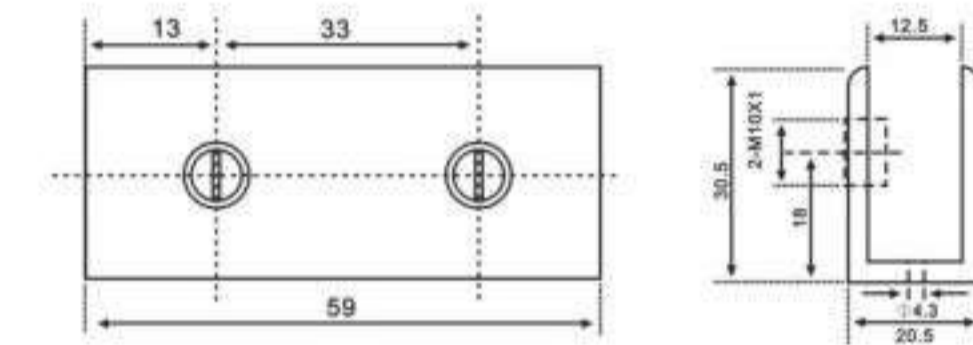

Shower Hardware

Suitable for glass from 8 to 12 mm
Finishes: Chrome plated, Nickel plated,
P&L, S&L, Gold Plated, PVD.

SIZE	H	W	D	L
55R	26.75	54.9	21.5	13.5
45R	24.25	49.96	18.5	10.5
44R	22	44.5	15.5	7.5
38R	18.25	37.9	15.5	7.5

A-009

Finishes: Chrome plated, Nickel plated,
P&L, S&L, Gold Plated, PVD.