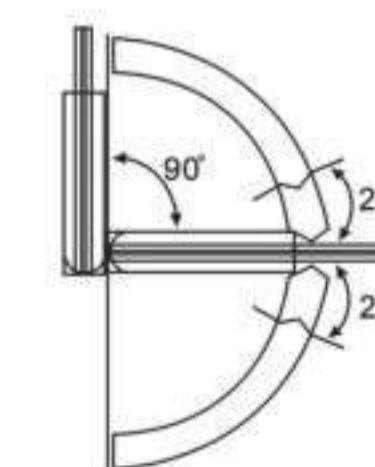

# Shower Hardware

H-600

H-601

H-603

H-604

**FEATURES:**  
**MATERIAL:** Brass  
**DOOR THICKNESS:** 6mm to 12mm  
**DOOR WEIGHT:** 45 kgs maximum  
**FINISH:** Bright Chrome Plated (C)  
 Satin Chrome Plated (SN)  
 Titanium Plated (TI)  
 Polished Brass (PB)

H-701

H-702

H-703

Glass cut-out top and bottom

H-704

**FEATURES:**  
**MATERIAL:** Brass  
**DOOR THICKNESS:** 6mm to 12mm  
**DOOR WEIGHT:** 45 kgs maximum  
**FINISH:** Bright Chrome Plated (C)  
 Satin Chrome Plated (SN)  
 Titanium Plated (TI)  
 Polished Brass (PB)

# Shower Hardware

**A50-000C**

**A50-090CD**

**A50-180CD**

**A50-090C**

**A50-135C**

**A50-180C**

Suitable for glass from 8 to 12 mm  
 Finishes: Chrome plated, Nickel plated,  
 P&L, S&L, Gold Plated, PVD.

L-108

FORMAT	SIZE(MM)			
	L	Lo	H	D
Ø32X305	305	273	74	Ø30
Ø 12MM				