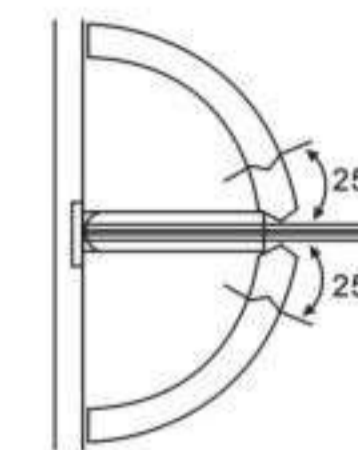

View of the bottom

**H-103**

Glass cut-out top and bottom

**H-104**

**FEATURES:**

- MATERIAL:** Brass
- DOOR THICKNESS:** 6mm to 12mm
- DOOR WEIGHT:** 45 kgs maximum
- FINISH:** Bright Chrome Plated (C)  
Satin Chrome Plated (SN)  
Titanium Plated (TI)  
Polished Brass (PB)

# Shower Hardware

H-201

H-202

View of the bottom

H-203

Glass cut-out top and bottom

H-204

**FEATURES:**  
**MATERIAL:** Brass  
**DOOR THICKNESS:** 6mm to 12mm  
**DOOR WEIGHT:** 45 kgs maximum  
**FINISH:** Bright Chrome Plated (C)  
 Satin Chrome Plated (SN)  
 Titanium Plated (TI)  
 Polished Brass (PB)

H-401

H-402

View of the bottom

H-403

Glass cut-out top and bottom

H-404

**FEATURES:**  
**MATERIAL:** Brass  
**DOOR THICKNESS:** 6mm to 12mm  
**DOOR WEIGHT:** 45 kgs maximum  
**FINISH:** Bright Chrome Plated (C)  
 Satin Chrome Plated (SN)  
 Titanium Plated (TI)  
 Polished Brass (PB)

L-108

FORMAT	SIZE(MM)			
	L	Lo	H	D
Ø32X305	305	273	74	Ø30
Ø 12MM				