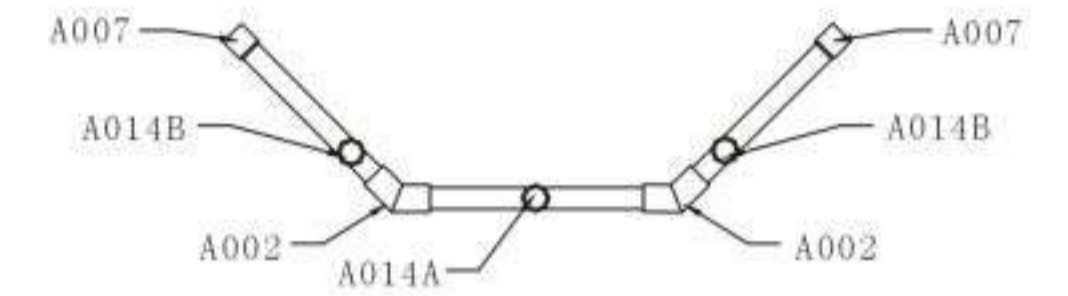

knighthead accessories