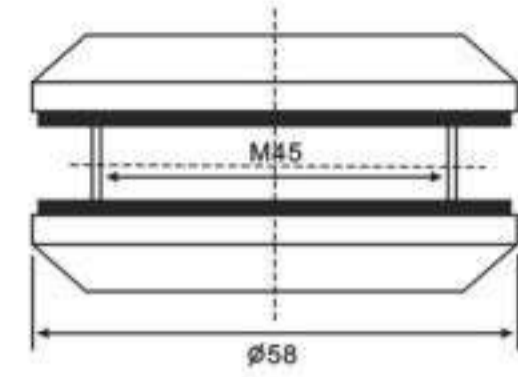

KS090-05-0