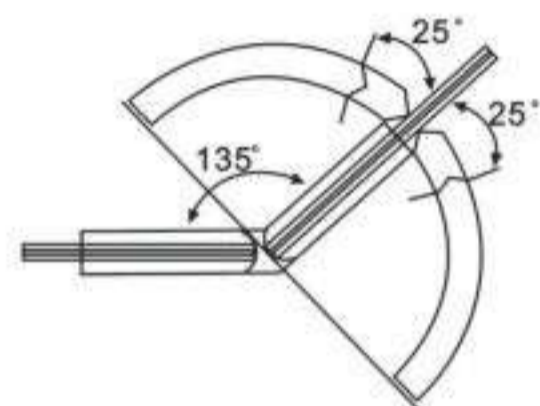

View of the bottom

**H-103**

Glass cut-out top and bottom

**H-104**

**FEATURES:**

- MATERIAL:** Brass
- DOOR THICKNESS:** 6mm to 12mm
- DOOR WEIGHT:** 45 kgs maximum
- FINISH:** Bright Chrome Plated (C)  
Satin Chrome Plated (SN)  
Titanium Plated (TI)  
Polished Brass (PB)

# Shower Hardware

H-201

H-202

View of the bottom

H-203

Glass cut-out top and bottom

H-204

**FEATURES:**  
**MATERIAL:** Brass  
**DOOR THICKNESS:** 6mm to 12mm  
**DOOR WEIGHT:** 45 kgs maximum  
**FINISH:** Bright Chrome Plated (C)  
 Satin Chrome Plated (SN)  
 Titanium Plated (TI)  
 Polished Brass (PB)

H-401

H-402

View of the bottom

H-403

Glass cut-out top and bottom

H-404

**FEATURES:**  
**MATERIAL:** Brass  
**DOOR THICKNESS:** 6mm to 12mm  
**DOOR WEIGHT:** 45 kgs maximum  
**FINISH:** Bright Chrome Plated (C)  
 Satin Chrome Plated (SN)  
 Titanium Plated (TI)  
 Polished Brass (PB)

L-108

FORMAT	SIZE(MM)			
	L	Lo	H	D
Ø32X305	305	273	74	Ø30
Ø 12MM				