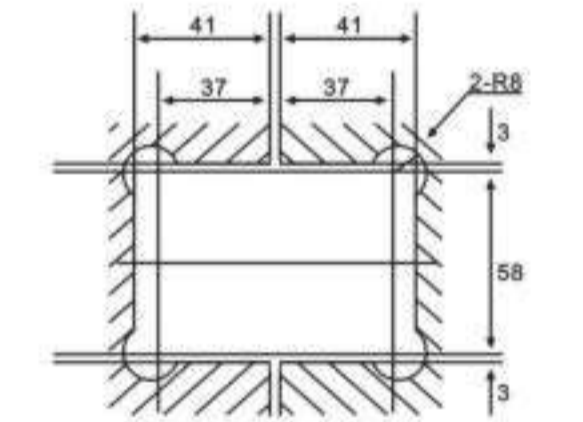

View of the bottom

**H-103**

Glass cut-out top and bottom

**H-104**

**FEATURES:**

- MATERIAL:** Brass
- DOOR THICKNESS:** 6mm to 12mm
- DOOR WEIGHT:** 45 kgs maximum
- FINISH:** Bright Chrome Plated (C)  
Satin Chrome Plated (SN)  
Titanium Plated (TI)  
Polished Brass (PB)

# Shower Hardware

H-201

H-202

View of the bottom

H-203

Glass cut-out top and bottom

H-204

**FEATURES:**  
**MATERIAL:** Brass  
**DOOR THICKNESS:** 6mm to 12mm  
**DOOR WEIGHT:** 45 kgs maximum  
**FINISH:** Bright Chrome Plated (C)  
 Satin Chrome Plated (SN)  
 Titanium Plated (TI)  
 Polished Brass (PB)

H-401

H-402

View of the bottom

H-403

Glass cut-out top and bottom

H-404

**FEATURES:**  
**MATERIAL:** Brass  
**DOOR THICKNESS:** 6mm to 12mm  
**DOOR WEIGHT:** 45 kgs maximum  
**FINISH:** Bright Chrome Plated (C)  
 Satin Chrome Plated (SN)  
 Titanium Plated (TI)  
 Polished Brass (PB)

L-108

FORMAT	SIZE(MM)			
	L	Lo	H	D
Ø32X305	305	273	74	Ø30
Ø 12MM				