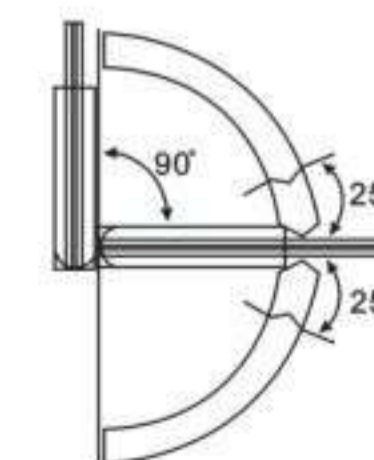

# Shower Hardware

H-201

H-202

View of the bottom

H-203

Glass cut-out top and bottom

H-204

**FEATURES:**  
**MATERIAL:** Brass  
**DOOR THICKNESS:** 6mm to 12mm  
**DOOR WEIGHT:** 45 kgs maximum  
**FINISH:** Bright Chrome Plated (C)  
 Satin Chrome Plated (SN)  
 Titanium Plated (TI)  
 Polished Brass (PB)

H-401

H-402

View of the bottom

H-403

Glass cut-out top and bottom

H-404

**FEATURES:**  
**MATERIAL:** Brass  
**DOOR THICKNESS:** 6mm to 12mm  
**DOOR WEIGHT:** 45 kgs maximum  
**FINISH:** Bright Chrome Plated (C)  
 Satin Chrome Plated (SN)  
 Titanium Plated (TI)  
 Polished Brass (PB)

# Shower Hardware

H-600

H-601

H-603

H-604

**FEATURES:**  
**MATERIAL:** Brass  
**DOOR THICKNESS:** 6mm to 12mm  
**DOOR WEIGHT:** 45 kgs maximum  
**FINISH:** Bright Chrome Plated (C)  
 Satin Chrome Plated (SN)  
 Titanium Plated (TI)  
 Polished Brass (PB)

L-108

FORMAT	SIZE(MM)			
	L	Lo	H	D
Ø32X305	305	273	74	Ø30
Ø 12MM				