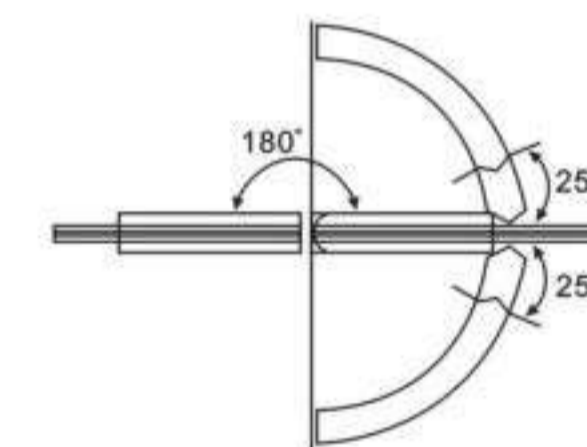

# Shower Hardware

H-201

H-202

View of the bottom

H-203

Glass cut-out top and bottom

H-204

**FEATURES:**  
**MATERIAL:** Brass  
**DOOR THICKNESS:** 6mm to 12mm  
**DOOR WEIGHT:** 45 kgs maximum  
**FINISH:** Bright Chrome Plated (C)  
 Satin Chrome Plated (SN)  
 Titanium Plated (TI)  
 Polished Brass (PB)

H-401

H-402

View of the bottom

H-403

Glass cut-out top and bottom

H-404

**FEATURES:**  
**MATERIAL:** Brass  
**DOOR THICKNESS:** 6mm to 12mm  
**DOOR WEIGHT:** 45 kgs maximum  
**FINISH:** Bright Chrome Plated (C)  
 Satin Chrome Plated (SN)  
 Titanium Plated (TI)  
 Polished Brass (PB)

# Shower Hardware

H-600

H-601

H-603

H-604

**FEATURES:**  
**MATERIAL:** Brass  
**DOOR THICKNESS:** 6mm to 12mm  
**DOOR WEIGHT:** 45 kgs maximum  
**FINISH:** Bright Chrome Plated (C)  
 Satin Chrome Plated (SN)  
 Titanium Plated (TI)  
 Polished Brass (PB)

L-108

FORMAT	SIZE(MM)			
	L	Lo	H	D
Ø32X305	305	273	74	Ø30
Ø 12MM				