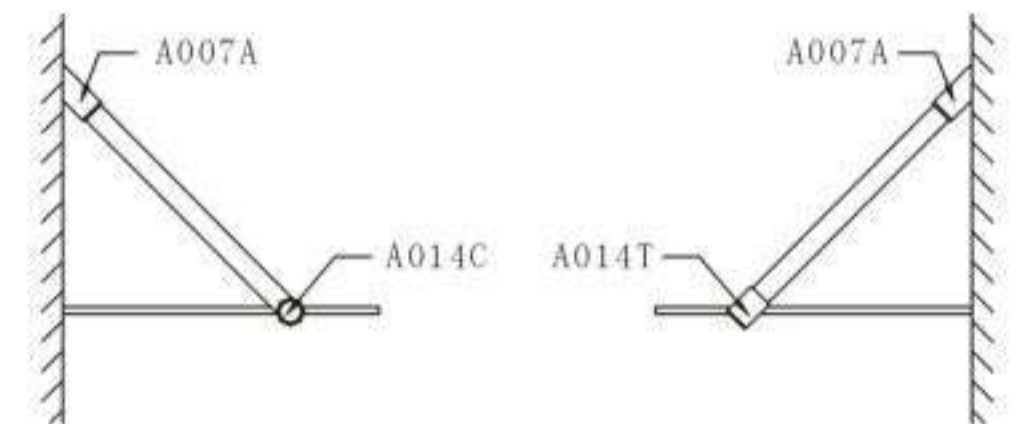

knighthead accessories