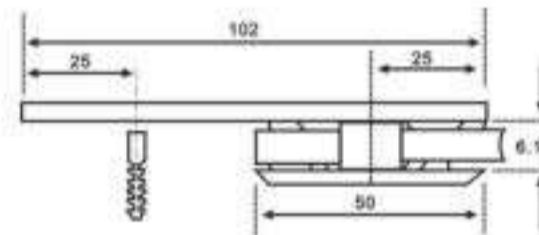

# Shower Hardware

**A50-000C**

**A50-090CD**

**A50-180CD**

**A50-090C**

**A50-135C**

**A50-180C**

Suitable for glass from 8 to 12 mm  
 Finishes: Chrome plated, Nickel plated,  
 P&L, S&L, Gold Plated, PVD.