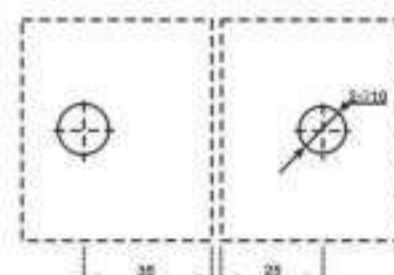

# Shower Hardware

**A50-000C**

**A50-090CD**

**A50-180CD**

**A50-090C**

**A50-135C**

**A50-180C**

Suitable for glass from 8 to 12 mm  
 Finishes: Chrome plated, Nickel plated,  
 P&L, S&L, Gold Plated, PVD.

L-108

FORMAT	SIZE(MM)			
	L	Lo	H	D
Ø32X305	305	273	74	Ø30
Ø 12MM				