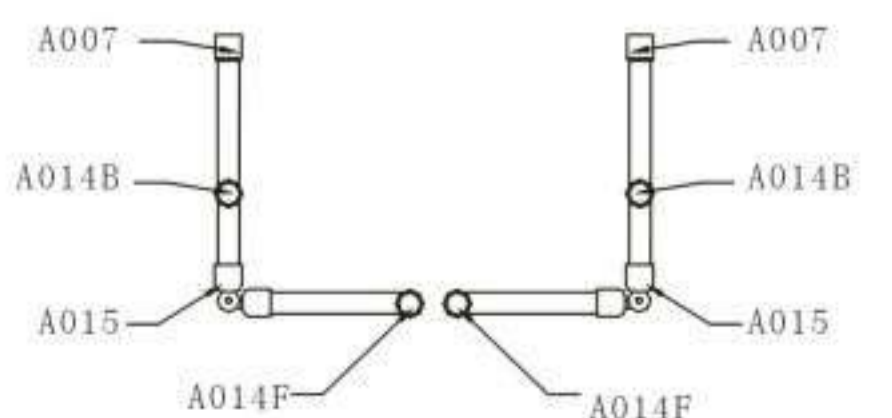

knighthead accessories