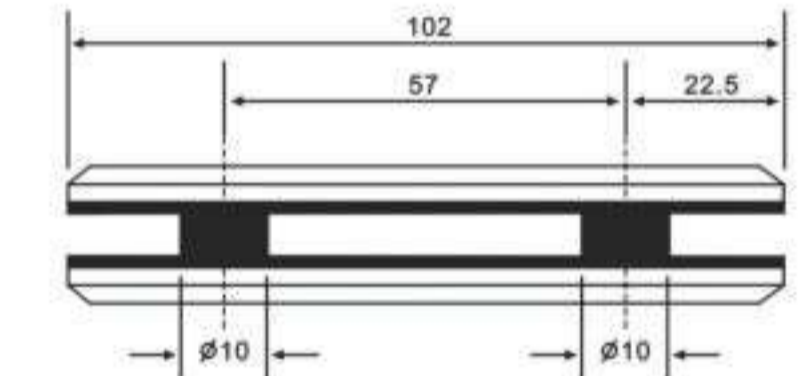

Shower Hardware

Suitable for glass from 8 to 12 mm
Finishes: Chrome plated, Nickel plated,
P&L, S&L, Gold Plated, PVD.

A50S-180C