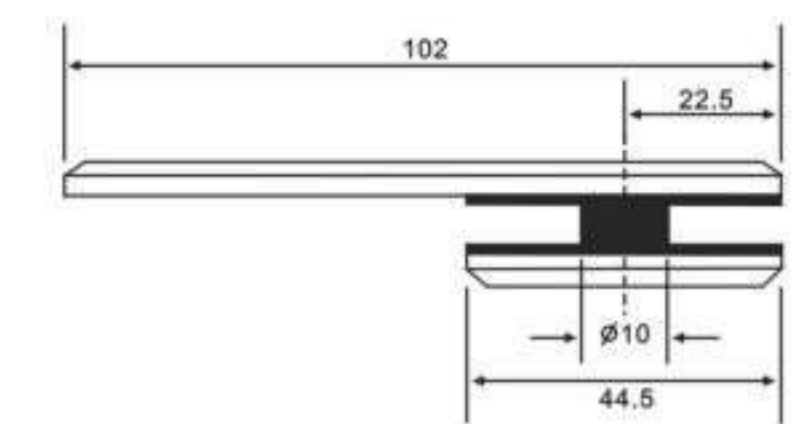

Shower Hardware

Suitable for glass from 8 to 12 mm
Finishes: Chrome plated, Nickel plated,
P&L, S&L, Gold Plated, PVD.