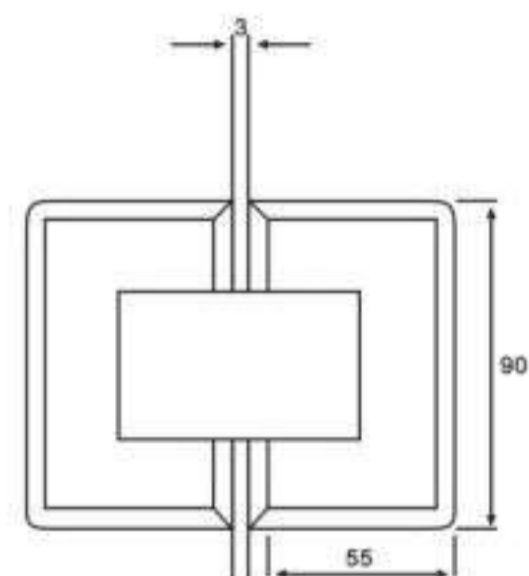

View of the bottom

**H-103**

Glass cut-out top and bottom

**H-104**

**FEATURES:**

- MATERIAL:** Brass
- DOOR THICKNESS:** 6mm to 12mm
- DOOR WEIGHT:** 45 kgs maximum
- FINISH:** Bright Chrome Plated (C)  
Satin Chrome Plated (SN)  
Titanium Plated (TI)  
Polished Brass (PB)

# Shower Hardware

H-201

H-202

View of the bottom

H-203

Glass cut-out top and bottom

H-204

**FEATURES:**  
**MATERIAL:** Brass  
**DOOR THICKNESS:** 6mm to 12mm  
**DOOR WEIGHT:** 45 kgs maximum  
**FINISH:** Bright Chrome Plated (C)  
 Satin Chrome Plated (SN)  
 Titanium Plated (TI)  
 Polished Brass (PB)

H-401

H-402

View of the bottom

H-403

Glass cut-out top and bottom

H-404

**FEATURES:**  
**MATERIAL:** Brass  
**DOOR THICKNESS:** 6mm to 12mm  
**DOOR WEIGHT:** 45 kgs maximum  
**FINISH:** Bright Chrome Plated (C)  
 Satin Chrome Plated (SN)  
 Titanium Plated (TI)  
 Polished Brass (PB)

L-108

FORMAT	SIZE(MM)			
	L	Lo	H	D
Ø32X305	305	273	74	Ø30
Ø 12MM				