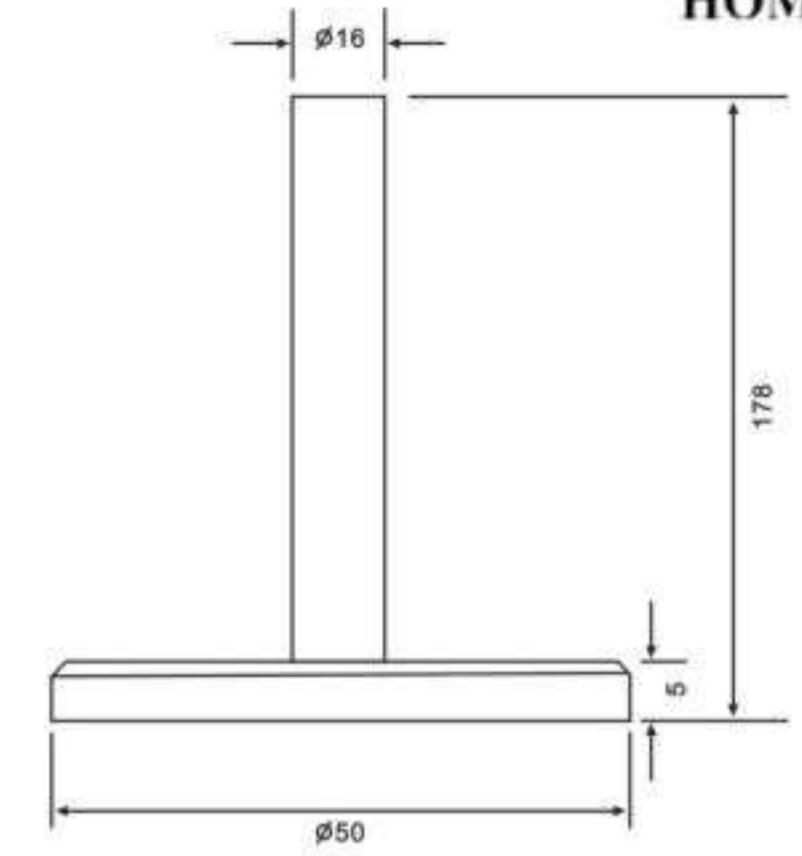

# Shower Hardware

**KS090-04-0**

**KS090-05-0**

**KS090-06-0**

Patent number  
专利号: 200430007369.2

**KS090-07-0**

**KS090-09-0**

**KS090-10-0**

View of the bottom

**H-103**

Glass cut-out top and bottom

**H-104**

**FEATURES:**

- MATERIAL:** Brass
- DOOR THICKNESS:** 6mm to 12mm
- DOOR WEIGHT:** 45 kgs maximum
- FINISH:** Bright Chrome Plated (C)  
Satin Chrome Plated (SN)  
Titanium Plated (TI)  
Polished Brass (PB)

# Shower Hardware

H-201

H-202

View of the bottom

H-203

Glass cut-out top and bottom

H-204

**FEATURES:**  
**MATERIAL:** Brass  
**DOOR THICKNESS:** 6mm to 12mm  
**DOOR WEIGHT:** 45 kgs maximum  
**FINISH:** Bright Chrome Plated (C)  
 Satin Chrome Plated (SN)  
 Titanium Plated (TI)  
 Polished Brass (PB)

L-108

FORMAT	SIZE(MM)			
	L	Lo	H	D
Ø32X305	305	273	74	Ø30
Ø 12MM				