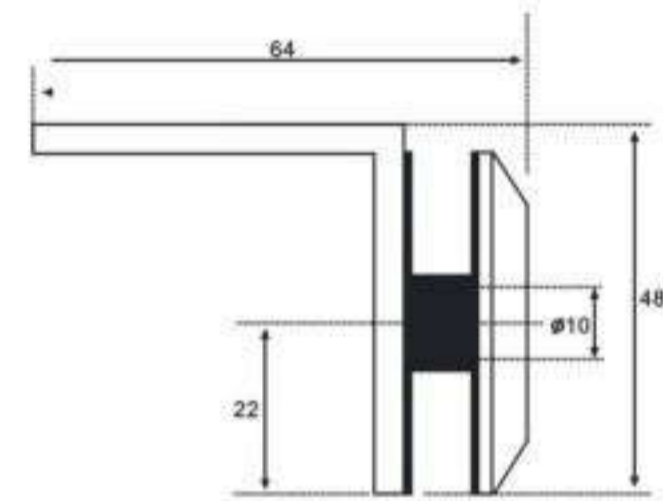

Shower Hardware

Suitable for glass from 8 to 12 mm
Finishes: Chrome plated, Nickel plated,
P&L, S&L, Gold Plated, PVD.

SIZE	H	W	D	L
55R	26.75	54.9	21.5	13.5
45R	24.25	49.96	18.5	10.5
44R	22	44.5	15.5	7.5
38R	18.25	37.9	15.5	7.5

Finishes: Chrome plated, Nickel plated,
P&L, S&L, Gold Plated, PVD.