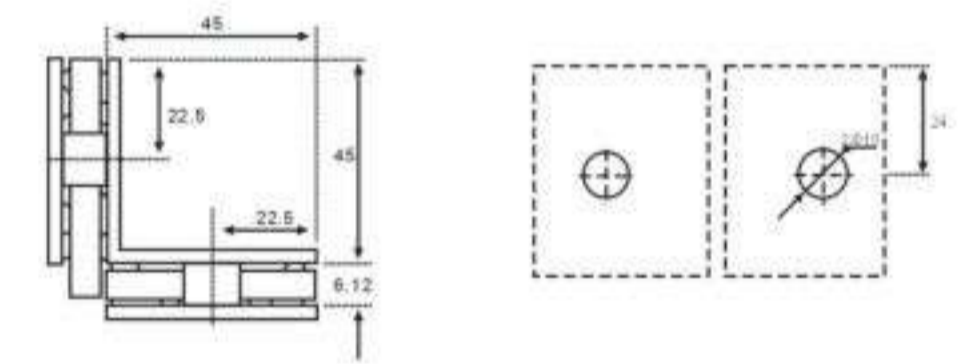

Shower Hardware

A45-090AR

Suitable for glass from 8 to 12 mm
Finishes: Chrome plated, Nickel plated,
P&L, S&L, Gold Plated, PVD.

Suitable for glass from 8 to 12 mm
Finishes: Chrome plated, Nickel plated,
P&L, S&L, Gold Plated, PVD.