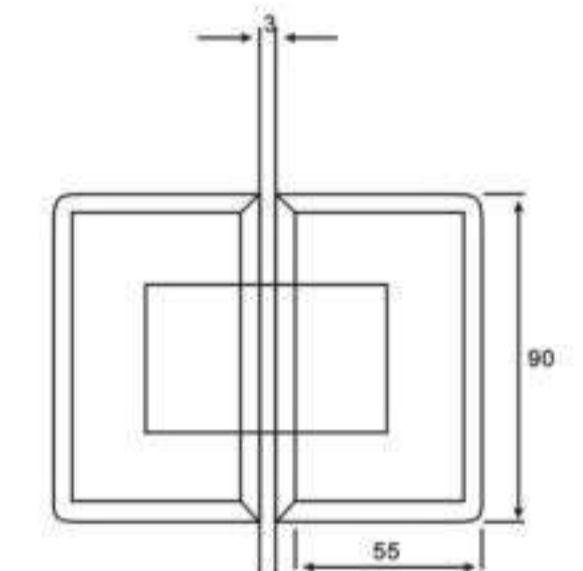

# Shower Hardware

**KD-L-0**

**KD090A-05-0**

Patent number  
专利号: 200430007371.X

**KD135-05-0**

Patent number  
专利号: 200430007370.5

**H-101**

**H-102**

View of the bottom

**H-103**

Glass cut-out top and bottom

**H-104**

**FEATURES:**

- MATERIAL:** Brass
- DOOR THICKNESS:** 6mm to 12mm
- DOOR WEIGHT:** 45 kgs maximum
- FINISH:** Bright Chrome Plated (C)  
Satin Chrome Plated (SN)  
Titanium Plated (TI)  
Polished Brass (PB)

# Shower Hardware

H-201

H-202

View of the bottom

H-203

Glass cut-out top and bottom

H-204

**FEATURES:**  
**MATERIAL:** Brass  
**DOOR THICKNESS:** 6mm to 12mm  
**DOOR WEIGHT:** 45 kgs maximum  
**FINISH:** Bright Chrome Plated (C)  
 Satin Chrome Plated (SN)  
 Titanium Plated (TI)  
 Polished Brass (PB)

L-108

FORMAT	SIZE(MM)			
	L	Lo	H	D
Ø32X305	305	273	74	Ø30
Ø 12MM				