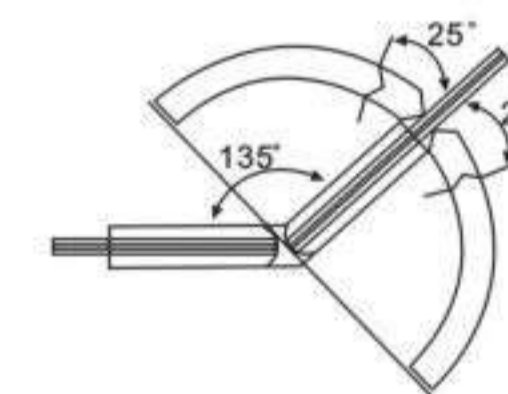

View of the bottom

**H-103**

Glass cut-out top and bottom

**H-104**

**FEATURES:**

- MATERIAL:** Brass
- DOOR THICKNESS:** 6mm to 12mm
- DOOR WEIGHT:** 45 kgs maximum
- FINISH:** Bright Chrome Plated (C)  
Satin Chrome Plated (SN)  
Titanium Plated (TI)  
Polished Brass (PB)

# Shower Hardware

H-201

H-202

View of the bottom

H-203

Glass cut-out top and bottom

H-204

**FEATURES:**  
**MATERIAL:** Brass  
**DOOR THICKNESS:** 6mm to 12mm  
**DOOR WEIGHT:** 45 kgs maximum  
**FINISH:** Bright Chrome Plated (C)  
 Satin Chrome Plated (SN)  
 Titanium Plated (TI)  
 Polished Brass (PB)

H-401

H-402

View of the bottom

H-403

Glass cut-out top and bottom

H-404

**FEATURES:**  
**MATERIAL:** Brass  
**DOOR THICKNESS:** 6mm to 12mm  
**DOOR WEIGHT:** 45 kgs maximum  
**FINISH:** Bright Chrome Plated (C)  
 Satin Chrome Plated (SN)  
 Titanium Plated (TI)  
 Polished Brass (PB)

L-108

FORMAT	SIZE(MM)			
	L	Lo	H	D
Ø32X305	305	273	74	Ø30
Ø 12MM				