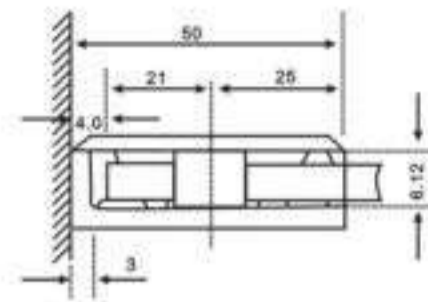

Shower Hardware

A50-000C

Suitable for glass from 8 to 12 mm
Finishes: Chrome plated, Nickel plated,
P&L, S&L, Gold Plated, PVD.