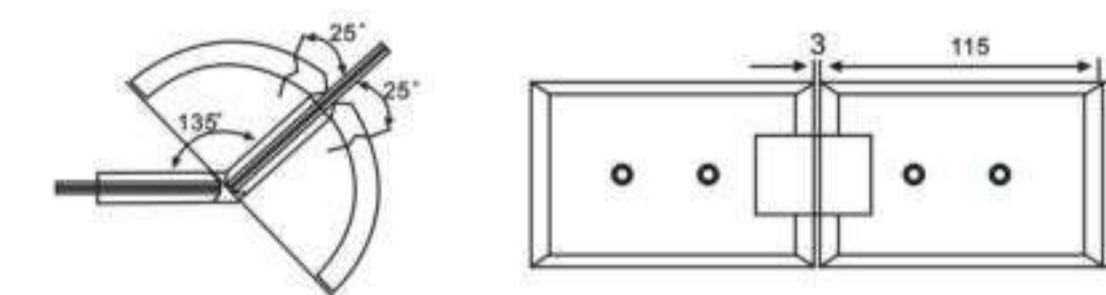

Shower Hardware

FEATURES:
MATERIAL: Brass
DOOR THICKNESS: 6mm to 12mm
DOOR WEIGHT: 45 kgs maximum
FINISH: Bright Chrome Plated (C)
Satin Chrome Plated (SN)
Titanium Plated (TI)
Polished Brass (PB)

H-703

Glass cut-out top and bottom

FEATURES:
MATERIAL: Brass
DOOR THICKNESS: 6mm to 12mm
DOOR WEIGHT: 45 kgs maximum
FINISH: Bright Chrome Plated (C)
Satin Chrome Plated (SN)
Titanium Plated (TI)
Polished Brass (PB)