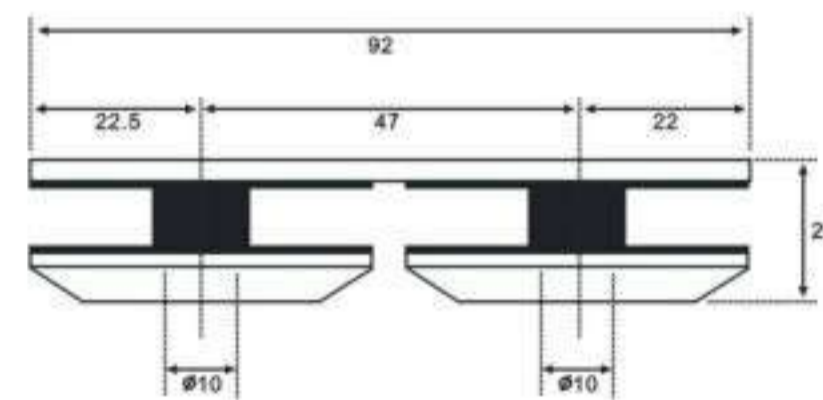

# Shower Hardware

**A46-090BR**

**A46-090BDR**

**A46-180BR**

**A46-135BR**

**Suitable for glass from 8 to 12 mm**  
**Finishes:** Chrome plated, Nickel plated,  
 P&L, S&L, Gold Plated, PVD.

**A30-55/50/44**

SIZE	H	W	D	L
55R	26.75	54.9	21.5	13.5
45R	24.25	49.96	18.5	10.5
44R	22	44.5	15.5	7.5
38R	18.25	37.9	15.5	7.5

**A008**

**A-009**

**A-004**

**Finishes:** Chrome plated, Nickel plated,  
 P&L, S&L, Gold Plated, PVD.

# Shower Hardware

DL-A32

DL-A13

**Finishes:** Chrome plated, Nickel plated, P&L, S&L, Gold Plated, PVD.

L-101

FORMAT	SIZE(MM)			
	L	Lo	H	D
Ø25X305	305	280	65	Ø25
Ø32X305	305	273	74	Ø32
Ø32X457	457	425	74	Ø32
Ø38X457	457	419	86	Ø38
Ø38X610	610	572	86	Ø38
Ø 12MM				

L-108

FORMAT	SIZE(MM)			
	L	Lo	H	D
Ø32X305	305	273	74	Ø30
Ø 12MM				