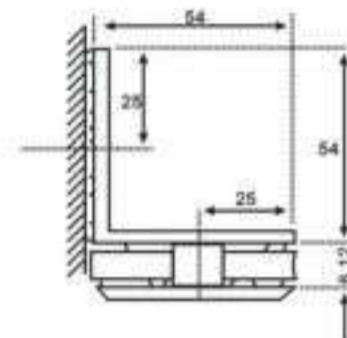

Shower Hardware

A50-090CD

Suitable for glass from 8 to 12 mm
Finishes: Chrome plated, Nickel plated,
P&L, S&L, Gold Plated, PVD.