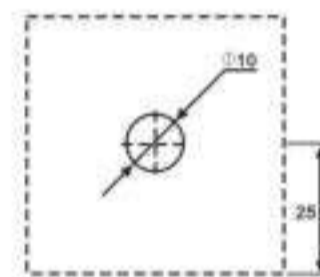

# Shower Hardware

**A50-000C**

**A50-090CD**

**A50-180CD**

**A50-090C**

**A50-135C**

**A50-180C**

Suitable for glass from 8 to 12 mm  
 Finishes: Chrome plated, Nickel plated,  
 P&L, S&L, Gold Plated, PVD.