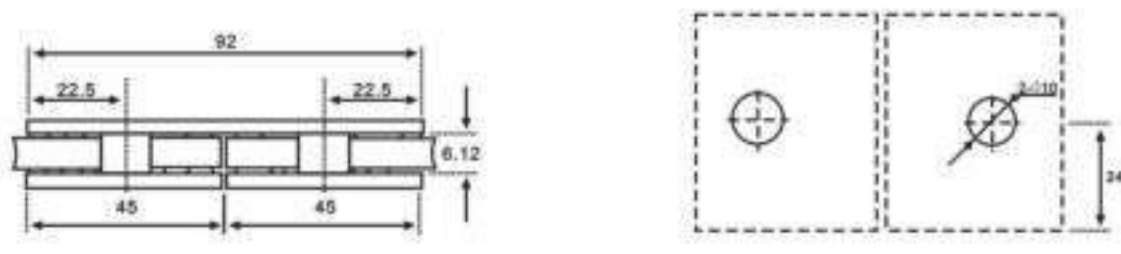

Suitable for glass from 8 to 12 mm
Finishes: Chrome plated, Nickel plated,
P&L, S&L, Gold Plated, PVD.