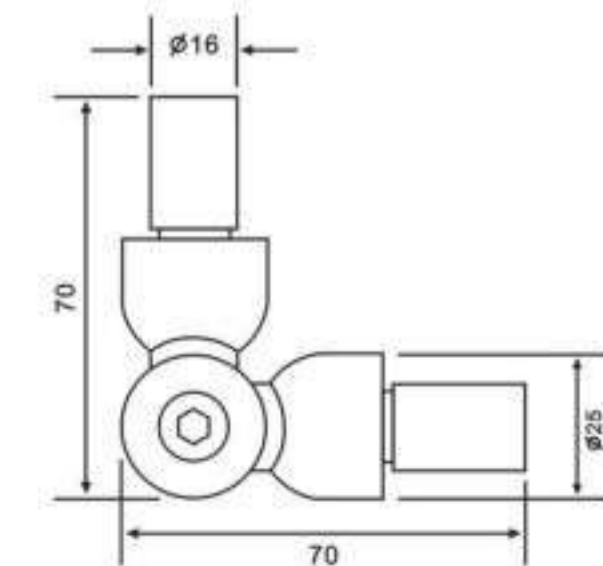

Shower Hardware

Patent number
专利号: 200430007369.2