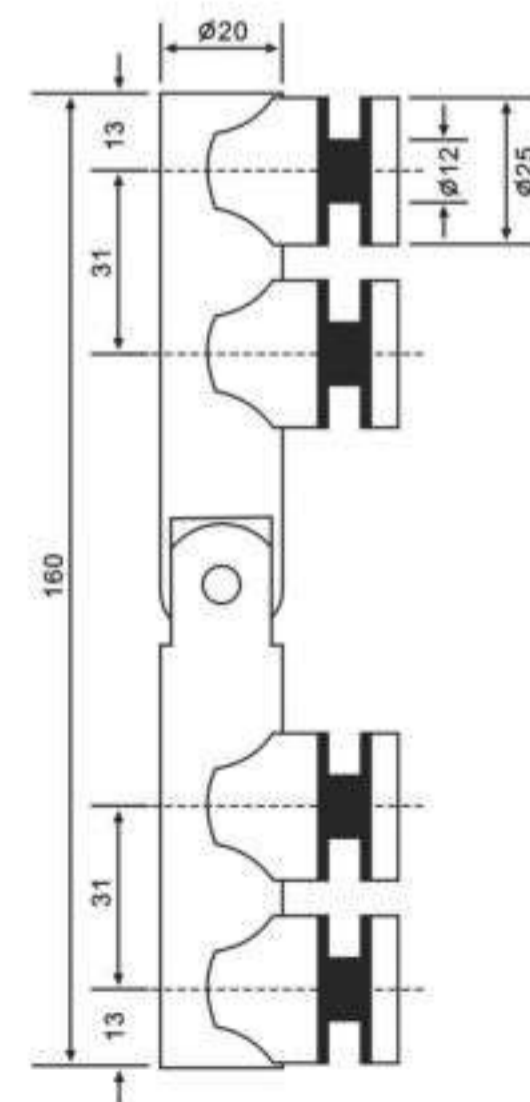

# Shower Hardware

**KD-L-0**

**KD090A-05-0**

Patent number  
专利号: 200430007371.X

**KD135-05-0**

Patent number  
专利号: 200430007370.5

**H-101**

**H-102**

View of the bottom

**H-103**

Glass cut-out top and bottom

**H-104**

**FEATURES:**

- MATERIAL:** Brass
- DOOR THICKNESS:** 6mm to 12mm
- DOOR WEIGHT:** 45 kgs maximum
- FINISH:** Bright Chrome Plated (C)  
Satin Chrome Plated (SN)  
Titanium Plated (TI)  
Polished Brass (PB)

# Shower Hardware

H-201

H-202

View of the bottom

H-203

Glass cut-out top and bottom

H-204

**FEATURES:**  
**MATERIAL:** Brass  
**DOOR THICKNESS:** 6mm to 12mm  
**DOOR WEIGHT:** 45 kgs maximum  
**FINISH:** Bright Chrome Plated (C)  
 Satin Chrome Plated (SN)  
 Titanium Plated (TI)  
 Polished Brass (PB)

L-108

FORMAT	SIZE(MM)			
	L	Lo	H	D
Ø32X305	305	273	74	Ø30
Ø 12MM				