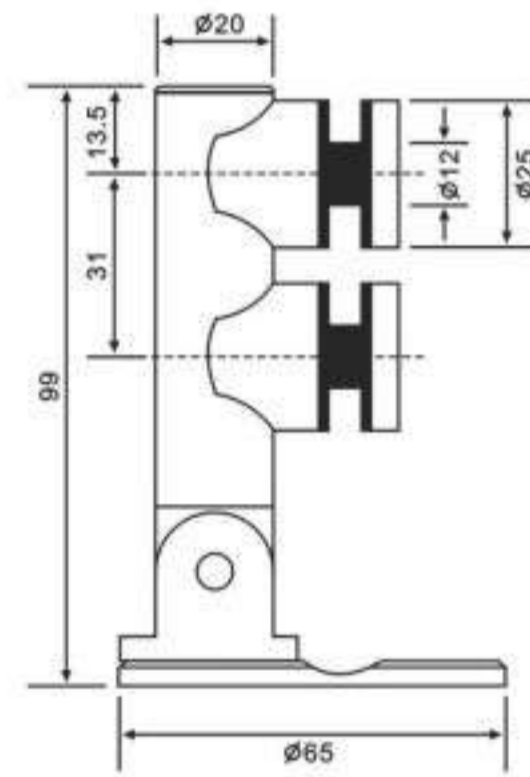

# Shower Hardware

**KD-L-0**

**KD090A-05-0**

Patent number  
专利号: 200430007371.X

**KD135-05-0**

Patent number  
专利号: 200430007370.5

**H-101**

**H-102**

View of the bottom

**H-103**

Glass cut-out top and bottom

**H-104**

**FEATURES:**

- MATERIAL:** Brass
- DOOR THICKNESS:** 6mm to 12mm
- DOOR WEIGHT:** 45 kgs maximum
- FINISH:** Bright Chrome Plated (C)  
Satin Chrome Plated (SN)  
Titanium Plated (TI)  
Polished Brass (PB)

# Shower Hardware

H-201

H-202

View of the bottom

H-203

Glass cut-out top and bottom

H-204

**FEATURES:**  
**MATERIAL:** Brass  
**DOOR THICKNESS:** 6mm to 12mm  
**DOOR WEIGHT:** 45 kgs maximum  
**FINISH:** Bright Chrome Plated (C)  
 Satin Chrome Plated (SN)  
 Titanium Plated (TI)  
 Polished Brass (PB)

L-108

FORMAT	SIZE(MM)			
	L	Lo	H	D
Ø32X305	305	273	74	Ø30
Ø 12MM				