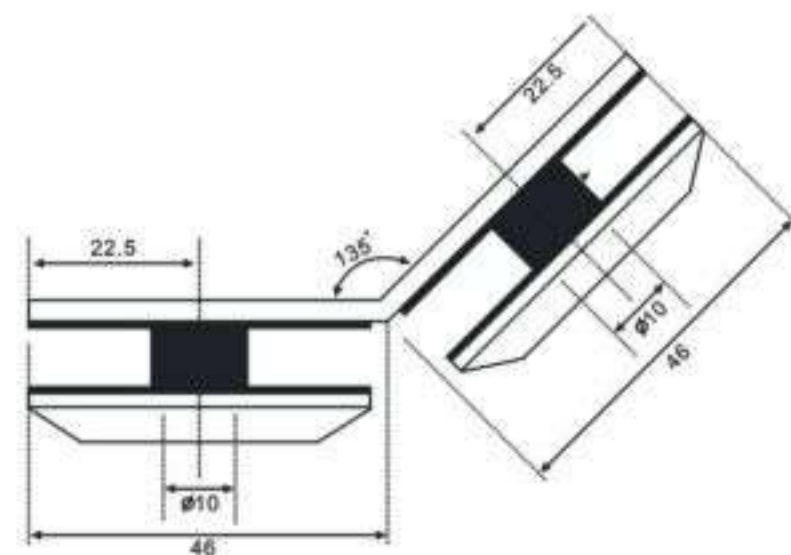

Suitable for glass from 8 to 12 mm
Finishes: Chrome plated, Nickel plated,
P&L, S&L, Gold Plated, PVD.