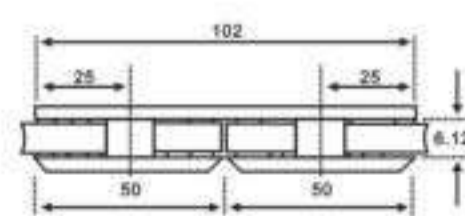

Suitable for glass from 8 to 12 mm
Finishes: Chrome plated, Nickel plated,
P&L, S&L, Gold Plated, PVD.