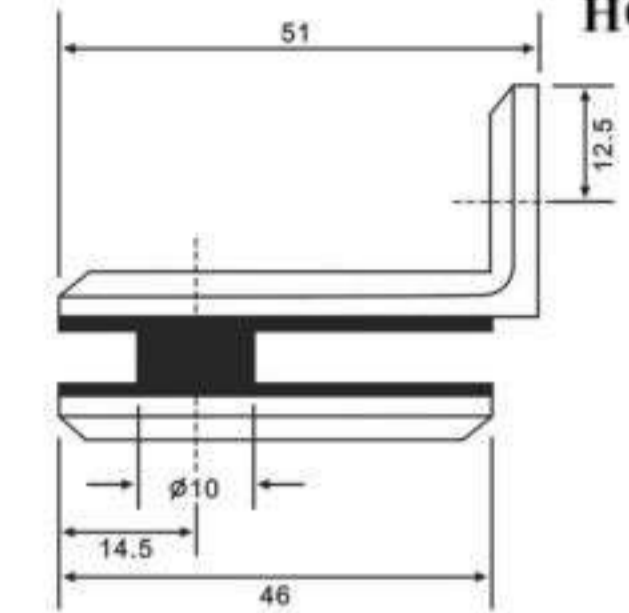

Shower Hardware

Suitable for glass from 8 to 12 mm
Finishes: Chrome plated, Nickel plated,
P&L, S&L, Gold Plated, PVD.

A50S-000C