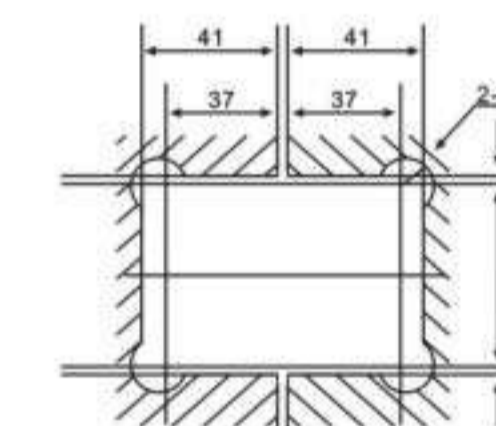

# Shower Hardware

H-201

H-202

View of the bottom

H-203

Glass cut-out top and bottom

H-204

**FEATURES:**  
**MATERIAL:** Brass  
**DOOR THICKNESS:** 6mm to 12mm  
**DOOR WEIGHT:** 45 kgs maximum  
**FINISH:** Bright Chrome Plated (C)  
 Satin Chrome Plated (SN)  
 Titanium Plated (TI)  
 Polished Brass (PB)

H-401

H-402

View of the bottom

H-403

Glass cut-out top and bottom

H-404

**FEATURES:**  
**MATERIAL:** Brass  
**DOOR THICKNESS:** 6mm to 12mm  
**DOOR WEIGHT:** 45 kgs maximum  
**FINISH:** Bright Chrome Plated (C)  
 Satin Chrome Plated (SN)  
 Titanium Plated (TI)  
 Polished Brass (PB)

# Shower Hardware

H-600

H-601

H-603

H-604

**FEATURES:**  
**MATERIAL:** Brass  
**DOOR THICKNESS:** 6mm to 12mm  
**DOOR WEIGHT:** 45 kgs maximum  
**FINISH:** Bright Chrome Plated (C)  
 Satin Chrome Plated (SN)  
 Titanium Plated (TI)  
 Polished Brass (PB)

L-108

FORMAT	SIZE(MM)			
	L	Lo	H	D
Ø32X305	305	273	74	Ø30
Ø 12MM				