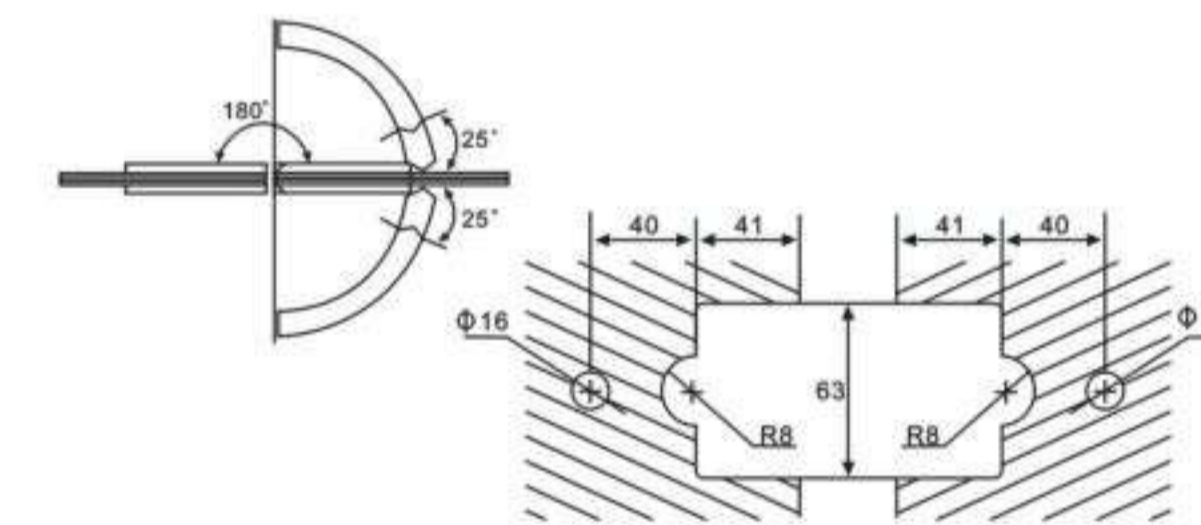

Glass cut-out top and bottom