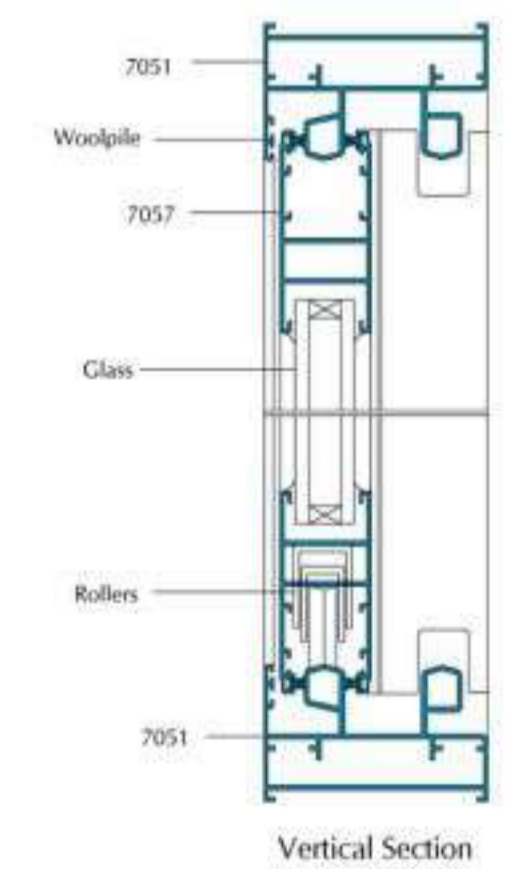

Swing Door

Elevation

Vertical Section

Double Layer anti-shatter SAFE-GLASS
2 Years warranty Malaysian Local Made

- ✓ 2 point lock system
- ✓ 2 layer laminated glass
- ✓ thick & strong aluminum

SAFE & SECURE