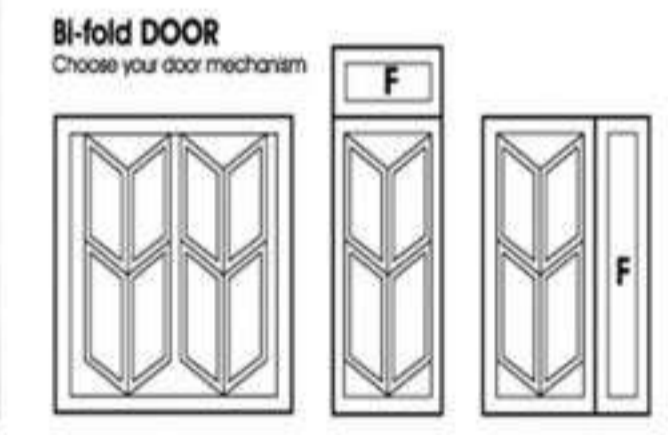

INTERNAL DOOR

Suspending Door ..... No Hassle!

Shopping Checklist

- ✓ No Bottom Track
- ✓ Water-Proofing
- ✓ Rust-Proof
- ✓ Heavy Duty Roller
- ✓ Custom Made
- ✓ 2 Years Warranty

Swing Door with S.Steel L-Handle

2 Years warranty
Malaysian Local Made

Bifold Door

Space up to 50% Space.... No Hassle!

Shopping Checklist

Step 1 Choose a model

- ✓ Silent Roller
- ✓ Smooth
- ✓ Durable

Upgraded Version
2 Years Warranty

Step 2 Choose frame color

Step 3 Choose infill Panel