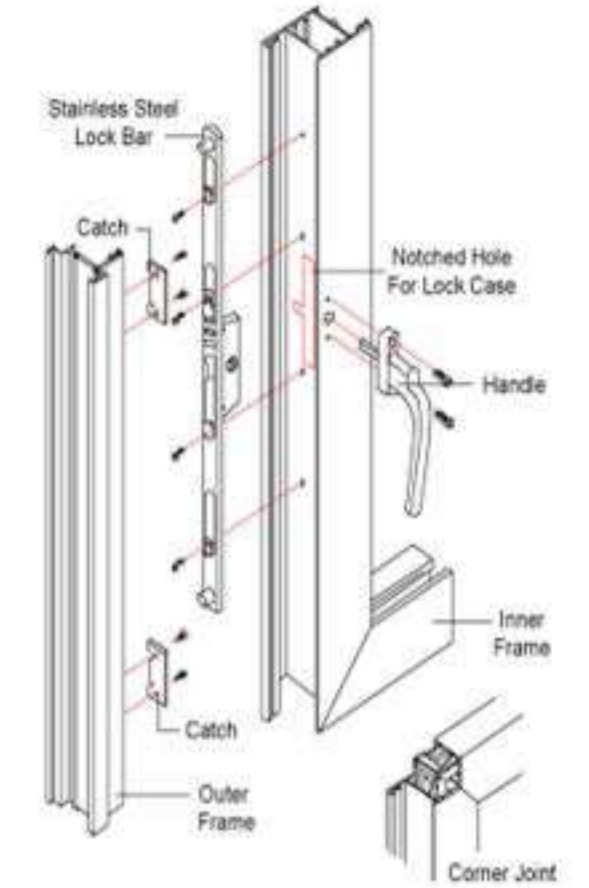

Double Layer anti-shatter SAFE-GLASS
2 Years warranty Malaysian Local Made

- ✓ 2 point lock system
- ✓ 2 layer laminated glass
- ✓ thick & strong aluminum

SAFE & SECURE

open up to **90% SPACE**

Casement Window