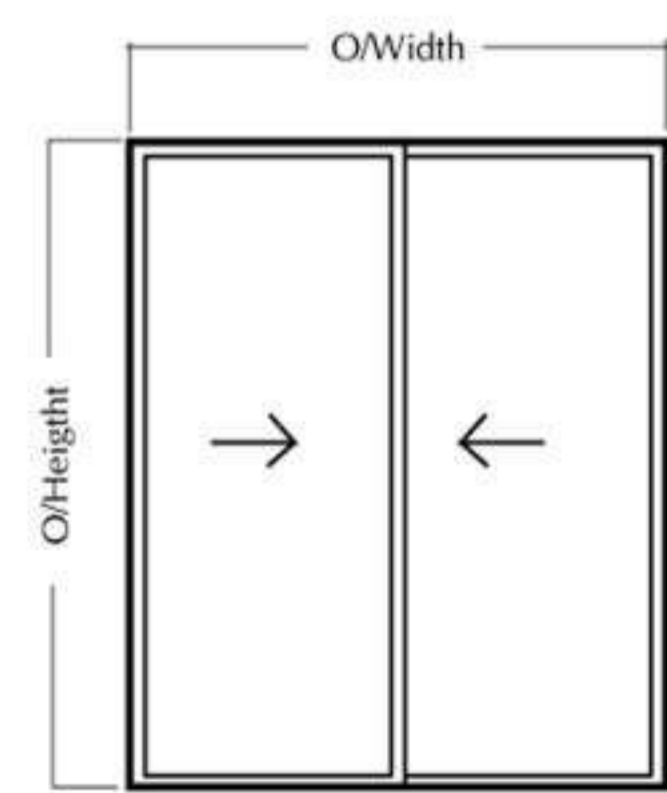

Swing Door

Elevation

Vertical Section

Double Layer anti-shatter SAFE-GLASS
2 Years warranty Malaysian Local Made

- ✓ 2 point lock system
- ✓ 2 layer laminated glass
- ✓ thick & strong aluminum

SAFE & SECURE