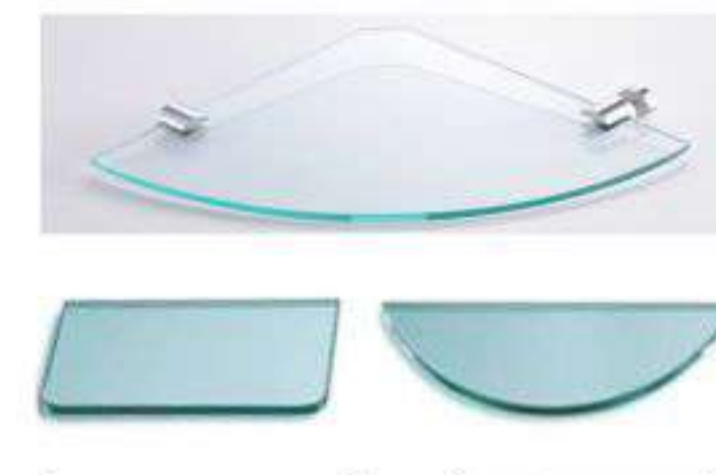

2 Years
warranty
Malaysian Local Made

new