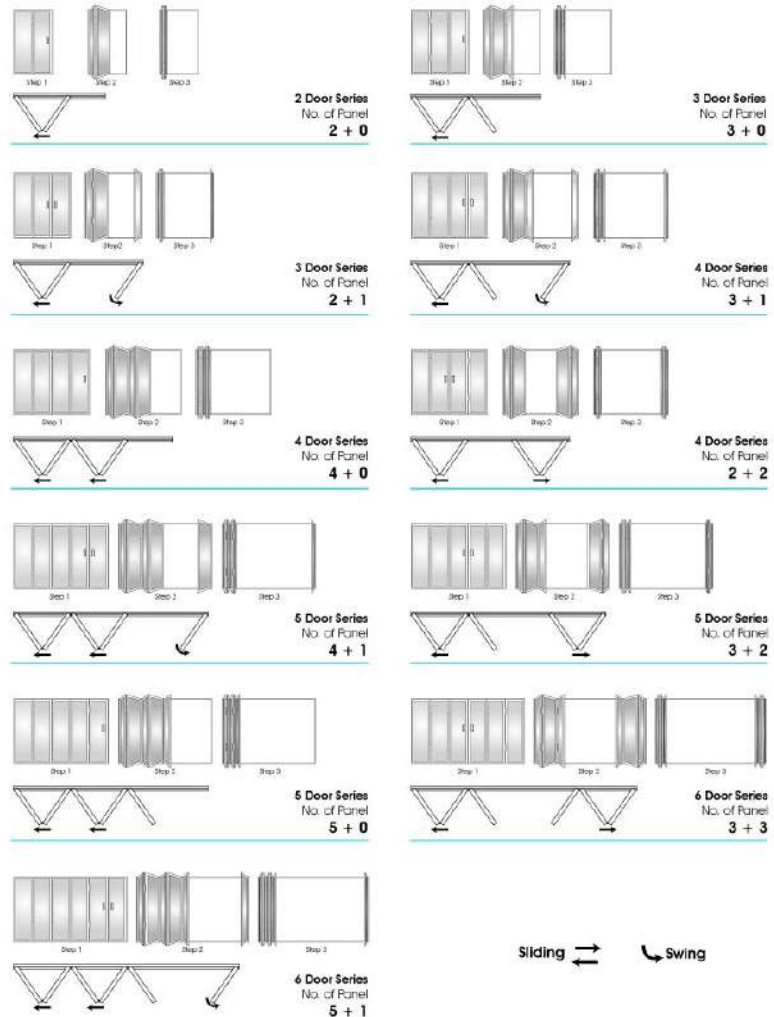

Casement Window *from our clients :)*

more photos!

Open up 90% Space
Gives you the luxury of
unblock view

Multifolding Door

Door Opening Mechanism

Kitchen Door

Walk in Wardrobe

Shoe Room Door