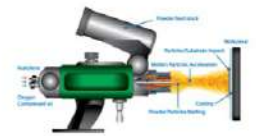

High Quality Powder Coat (INDOOR)

Thicker and better weather resistance frame coating system