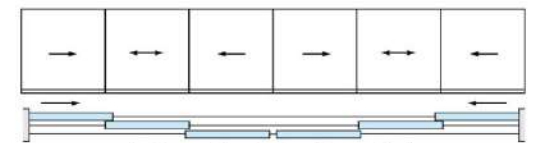

6-leaf
3 tracks