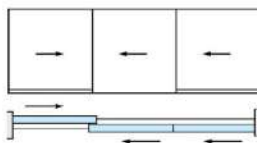

3-leaf joined
2 tracks