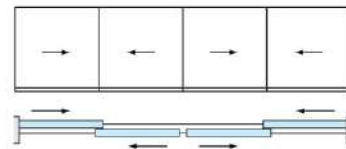

Glass Thickness : 6.38 - 8.38mm

Frame Color : Dupont / Jotun Outdoor Coating

Aluminum Extrusion Thickness : ±1.8-2.00mm

2 Tracks

2-leaf
2 tracks

4-leaf
2 tracks

Integrated composite
2-leaf

3 Tracks