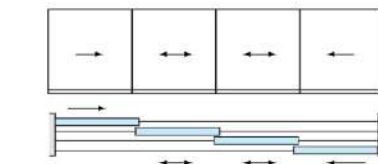

3-leaf
3 tracks

3-leaf joined
2 tracks

6-leaf
3 tracks

3-leaf independent
2 tracks

4 Tracks

4-leaf
4 tracks

HANDLE CHOICE

Lock System : Zinc Die Cast Security Lock
Color : Black / White