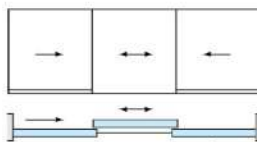

3-leaf
3 tracks

3-leaf joined
2 tracks

6-leaf
3 tracks

3-leaf independent
2 tracks

4 Tracks

4-leaf
4 tracks

HANDLE CHOICE

Lock System : Zinc Die Cast Security Lock
Color : Black / White