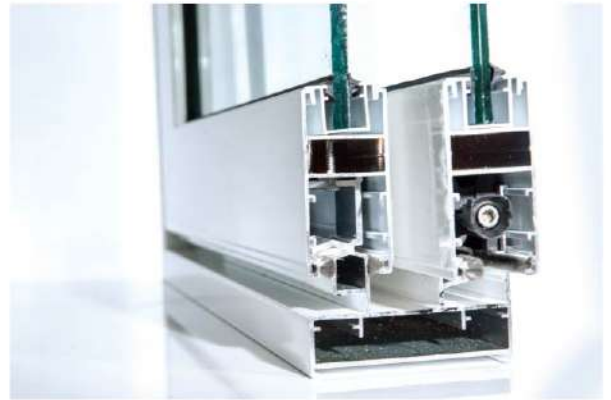

HIGH PERFORMANCE

MULTI SLIDING DOOR

LUXE SERIES

MATERIAL SPECIFICATION

Glass Thickness : 6.38 - 8.38mm

Frame Color : Dupont / Jotun Outdoor Coating

Aluminum Extrusion Thickness : $\pm 1.8 - 2.00\text{mm}$

DOOR PANEL