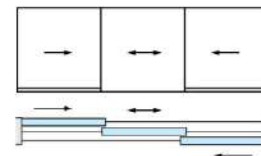

3 Tracks

3-leaf
3 tracks