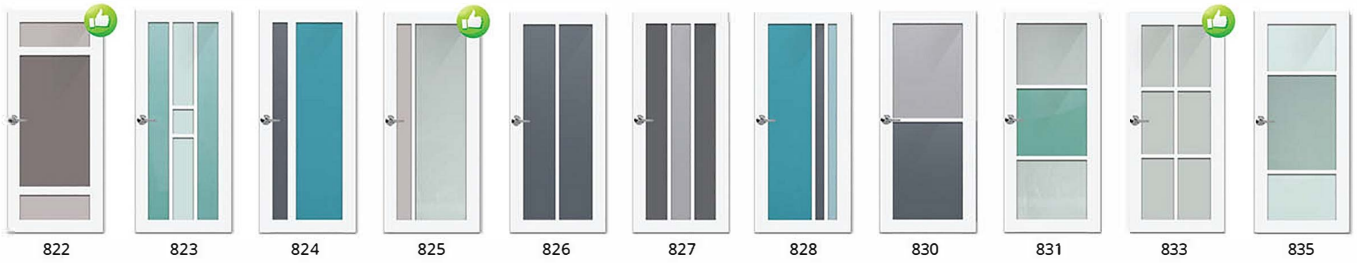

BEST SELLER

FEATURES & BENEFITS

No Bottom Track

EMBEDDED Handle (Single Leaf Door)

EMBEDDED Handle (Double Leaf Door)

SWING & SLIDING DOOR DESIGN

BEST SELLER

SLIDING DOOR SERIES

CUSTOMER PHOTOS

1 PANEL DOOR

CUSTOMER PHOTOS

2 PANEL DOOR

CUSTOMER
PHOTOS

3 PANEL DOOR

CUSTOMER PHOTOS

4 PANEL DOOR