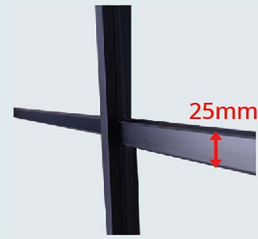

Embedded Handle

No Bottom Track

50mm Frame

DIFFERENT THICKNESS OF DOOR FRAME

70mm Frame

YM6 Lock
*MultiPoint Lock

No Bottom Track
System

3" FRAME SLIDING

SPECIFICATION

Frame	: Aluminium
Finish	: Powder Coated
Infill Panel	: Laminated Glass
Size	: Custom Made

100mm Frame

Safety Lock
**Optional*

No Bottom Track
System

Embedded Handle

4" FRAME SLIDING

SPECIFICATION

Frame	: Aluminium
Finish	: Powder Coated
Infill Panel	: Laminated Glass
Size	: Custom Made

ULTRA SLIM SERIES

16mm Super Slim Frame Profile

Soft Closing Door Closure

SOFT CLOSING

THE SLIDING SERIES

ULTRA SLIM FRAME 16MM

BEST SELLER

FEATURES & BENEFITS

No Bottom Track

EMBEDDED Handle (Single Leaf Door)

EMBEDDED Handle (Double Leaf Door)

SWING & SLIDING DOOR DESIGN

BEST SELLER

SLIDING DOOR SERIES