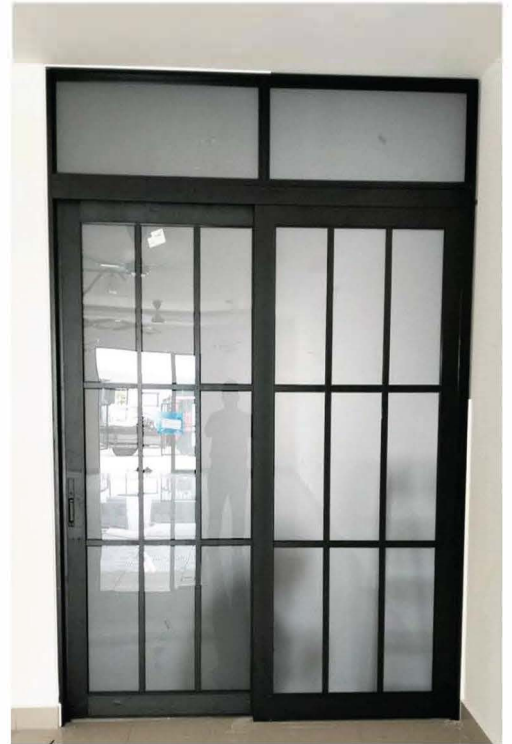

Indoor Door

Sliding Door

SLIDING DOOR SERIES

1" FRAME SLIDING

No Bottom Track

Soft Closing Door

Embedded Handle

2" FRAME SLIDING

SPECIFICATION

Frame	: Aluminium
Finish	: Powder Coated
Infill Panel	: Laminated Glass
Size	: Custom Made

100mm Frame

Safety Lock
**Optional*

No Bottom Track
System

Embedded Handle

4" FRAME SLIDING

SPECIFICATION

BEST SELLER

FEATURES & BENEFITS

No Bottom Track

EMBEDDED Handle (Single Leaf Door)

EMBEDDED Handle (Double Leaf Door)

SWING & SLIDING DOOR DESIGN

BEST SELLER

SLIDING DOOR SERIES

CUSTOMER PHOTOS

1 PANEL DOOR

CUSTOMER PHOTOS

2 PANEL DOOR

CUSTOMER
PHOTOS

3 PANEL DOOR

CUSTOMER PHOTOS

4 PANEL DOOR