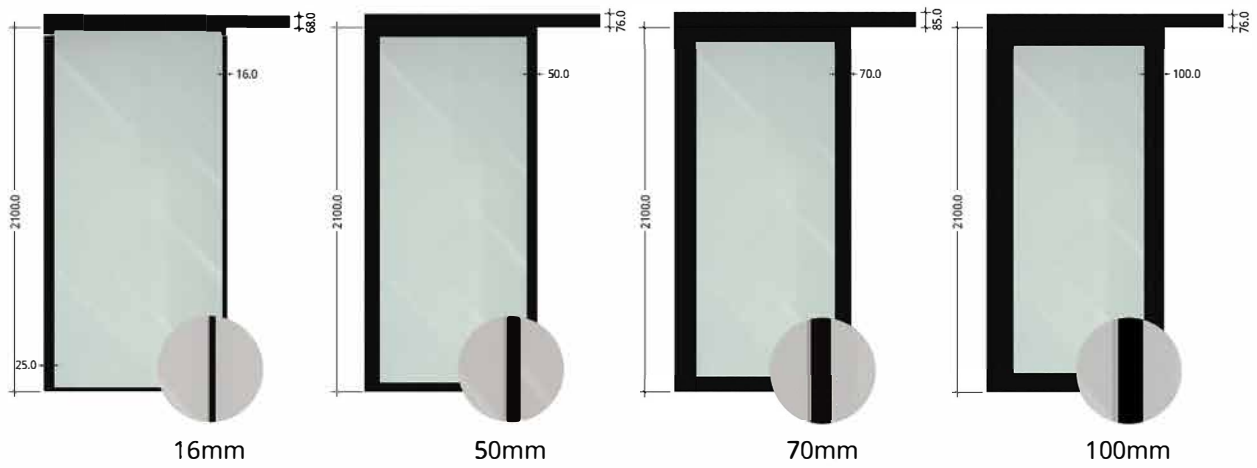

Indoor Door

Sliding Door

SLIDING DOOR SERIES

1" FRAME SLIDING

No Bottom Track

Soft Closing Door

Embedded Handle

2" FRAME SLIDING

Embedded Handle

No Bottom Track

50mm Frame

DIFFERENT THICKNESS OF DOOR FRAME

70mm Frame

YM6 Lock
*MultiPoint Lock

No Bottom Track
System

3" FRAME SLIDING

SPECIFICATION

Frame	: Aluminium
Finish	: Powder Coated
Infill Panel	: Laminated Glass
Size	: Custom Made

100mm Frame

Safety Lock
**Optional*

No Bottom Track
System

Embedded Handle

4" FRAME SLIDING

SPECIFICATION

Frame	: Aluminium
Finish	: Powder Coated
Infill Panel	: Laminated Glass
Size	: Custom Made

ULTRA SLIM SERIES

16mm Super Slim Frame Profile

Soft Closing Door Closure

SOFT CLOSING

THE SLIDING SERIES

ULTRA SLIM FRAME 16MM