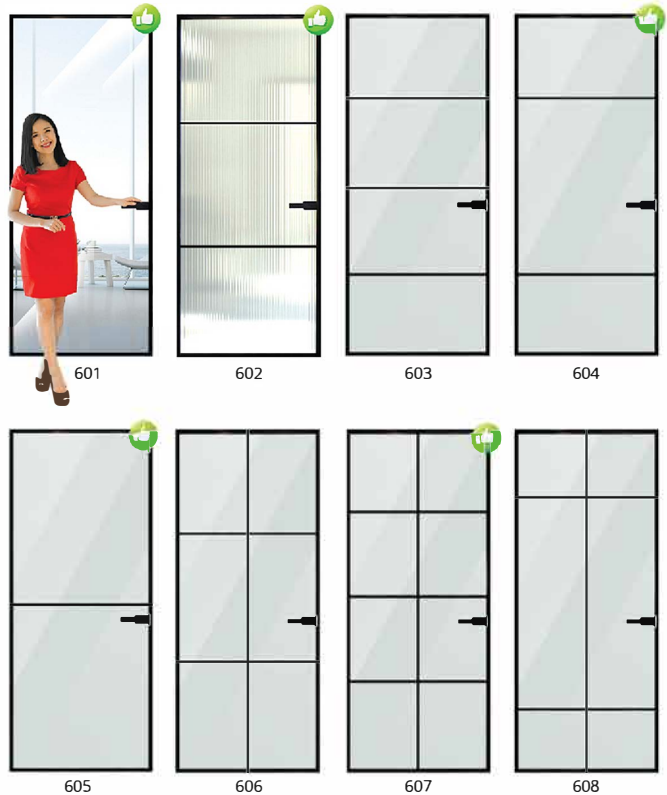

Indoor Door

Sliding Door

SLIDING DOOR SERIES

1" FRAME SLIDING

No Bottom Track

Soft Closing Door

Embedded Handle

2" FRAME SLIDING

SPECIFICATION

Frame	: Aluminium
Finish	: Powder Coated
Infill Panel	: Laminated Glass
Size	: Custom Made

100mm Frame

Safety Lock
**Optional*

No Bottom Track
System

Embedded Handle

4" FRAME SLIDING

SPECIFICATION

Frame	: Aluminium
Finish	: Powder Coated
Infill Panel	: Laminated Glass
Size	: Custom Made

ULTRA SLIM SERIES

16mm Super Slim Frame Profile

Soft Closing Door Closure

SOFT CLOSING

THE SLIDING SERIES

ULTRA SLIM FRAME 16MM

BEST SELLER

FEATURES & BENEFITS

No Bottom Track

EMBEDDED Handle (Single Leaf Door)

EMBEDDED Handle (Double Leaf Door)

SWING & SLIDING DOOR DESIGN

BEST SELLER

SLIDING DOOR SERIES