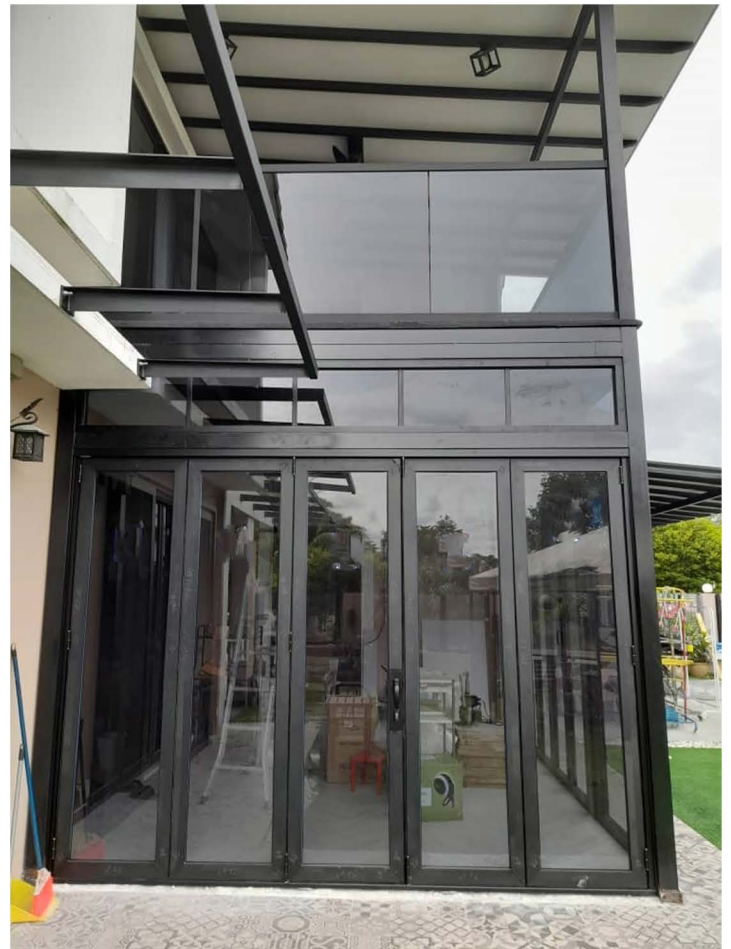

MultiFolding Door Series

MULTIFOLDING DOOR MODELS

THE ELITE SERIES

NON-CONCEALED HINGE

MAXIMUM HEIGHT: 12 FEET

Min. Size: 4' x 10' H
Max. Size: 18' x 10' H

**MULTIPOINT LOCK
(UP TO 6 POINT LOCKS)**

THE PRESTIGE SERIES

CONCEALED HINGE

MAXIMUM HEIGHT: 10 FEET

Min. Size: 4' x 8' H
Max. Size: 12' x 8' H

**MULTIPOINT LOCK
(UP TO 6 POINT LOCKS)**

THE LUXE SERIES

NON-CONCEALED HINGE

MAXIMUM HEIGHT: 9 FEET

Min. Size: 4' x 8' H
Max. Size: 12' x 8' H

**MULTIPOINT LOCK
(UP TO 6 POINT LOCKS)**

MULTIFOLDING DOOR

FEATURES & BENEFITS

EXTRA HEIGHT UP TO 360CM

THE ELITE SERIES

ELITE LOCK SET

SPECIFICATION

- Frame : Aluminium
- Finish : Powder Coated
- Infill Panel : Laminated Glass
- Lock : MultiPoint Lock
- Handle : Zinc Die Cast

CUSTOM DESIGN
MULTIFOLDING

**CUSTOMER
PHOTOS**

**CUSTOM DESIGN
MULTIFOLDING**

LATICE MULTIFOLDING

CUSTOMER PHOTOS

CUSTOM DESIGN
MULTIFOLDING