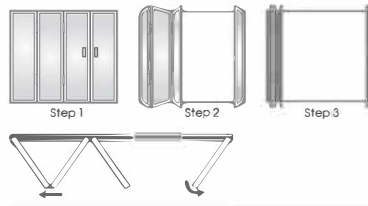

**MULTIPOINT LOCK
(UP TO 6 POINT LOCKS)**

MULTIFOLDING DOOR

FEATURES & BENEFITS

EXTRA HEIGHT UP TO 360CM

THE ELITE SERIES

ELITE LOCK SET

SPECIFICATION

- Frame : Aluminium
- Finish : Powder Coated
- Infill Panel : Laminated Glass
- Lock : MultiPoint Lock
- Handle : Zinc Die Cast

CUSTOMER PHOTOS

CUSTOM DESIGN
MULTIFOLDING

DOOR OPENING MECHANISM

2 Door Series
No. of Panel
2 + 0

3 Door Series
No. of Panel
3 + 0

3 Door Series
No. of Panel
2 + 1

4 Door Series
No. of Panel
3 + 1

4 Door Series
No. of Panel
4 + 0

4 Door Series
No. of Panel
2 + 2

5 Door Series
No. of Panel
4 + 1

5 Door Series
No. of Panel
3 + 2

5 Door Series
No. of Panel
5 + 0

6 Door Series
No. of Panel
3 + 3

6 Door Series
No. of Panel
5 + 1

Sliding \rightleftarrows Swing \curvearrowright