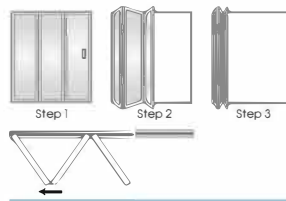

**MULTIPOINT LOCK
(UP TO 6 POINT LOCKS)**

MULTIFOLDING DOOR

FEATURES & BENEFITS

EXTRA HEIGHT UP TO 360CM

THE ELITE SERIES

ELITE LOCK SET

SPECIFICATION

- Frame : Aluminium
- Finish : Powder Coated
- Infill Panel : Laminated Glass
- Lock : MultiPoint Lock
- Handle : Zinc Die Cast

CUSTOMER PHOTOS

CUSTOM DESIGN
MULTIFOLDING

DOOR OPENING MECHANISM

2 Door Series
No. of Panel
2 + 0

3 Door Series
No. of Panel
3 + 0

3 Door Series
No. of Panel
2 + 1

4 Door Series
No. of Panel
3 + 1

4 Door Series
No. of Panel
4 + 0

4 Door Series
No. of Panel
2 + 2

5 Door Series
No. of Panel
4 + 1

5 Door Series
No. of Panel
3 + 2

5 Door Series
No. of Panel
5 + 0

6 Door Series
No. of Panel
3 + 3

6 Door Series
No. of Panel
5 + 1

Sliding \rightleftarrows Swing \curvearrowright