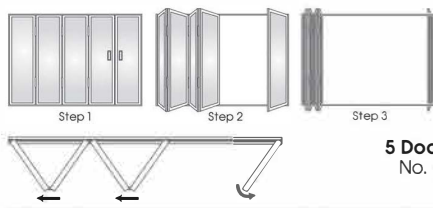

**MULTIPOINT LOCK
(UP TO 6 POINT LOCKS)**

MULTIFOLDING DOOR

FEATURES & BENEFITS

EXTRA HEIGHT UP TO 360CM

THE ELITE SERIES

ELITE LOCK SET

SPECIFICATION

- Frame : Aluminium
- Finish : Powder Coated
- Infill Panel : Laminated Glass
- Lock : MultiPoint Lock
- Handle : Zinc Die Cast

CUSTOMER PHOTOS

CUSTOM DESIGN
MULTIFOLDING

DOOR OPENING MECHANISM

2 Door Series
No. of Panel
2 + 0

3 Door Series
No. of Panel
3 + 0

3 Door Series
No. of Panel
2 + 1

4 Door Series
No. of Panel
3 + 1

4 Door Series
No. of Panel
4 + 0

4 Door Series
No. of Panel
2 + 2

5 Door Series
No. of Panel
4 + 1

5 Door Series
No. of Panel
3 + 2

5 Door Series
No. of Panel
5 + 0

6 Door Series
No. of Panel
3 + 3

6 Door Series
No. of Panel
5 + 1

Sliding \rightleftarrows Swing \curvearrowright