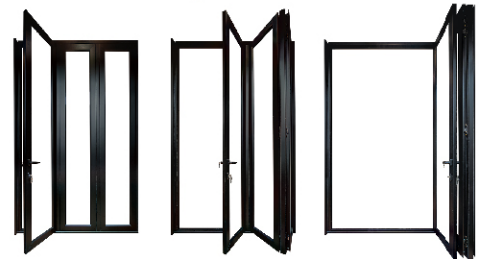

CONCEALED HINGE

MAXIMUM HEIGHT: 10 FEET

Min. Size: 4' x 8' H
Max. Size: 12' x 8' H

**MULTIPOINT LOCK
(UP TO 6 POINT LOCKS)**

THE LUXE SERIES

NON-CONCEALED HINGE

MAXIMUM HEIGHT: 9 FEET

Min. Size: 4' x 8' H
Max. Size: 12' x 8' H

**MULTIPOINT LOCK
(UP TO 6 POINT LOCKS)**

MULTIFOLDING DOOR

FEATURES & BENEFITS

EXTRA HEIGHT UP TO 360CM

THE ELITE SERIES

ELITE LOCK SET

SPECIFICATION

- Frame : Aluminium
- Finish : Powder Coated
- Infill Panel : Laminated Glass
- Lock : MultiPoint Lock
- Handle : Zinc Die Cast

THE PRESTIGE SERIES

SPECIFICATION

- Frame : Aluminium
- Finish : Powder Coated
- Infill Panel : Laminated Glass
- Lock : MultiPoint Lock
- Handle : Zinc Die Cast

THE LUXE SERIES

SPECIFICATION

- Frame : Aluminium
- Finish : Powder Coated
- Infill Panel : Laminated Glass
- Lock : MultiPoint Lock
- Handle : Zinc Die Cast