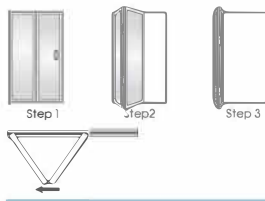

**MULTIPOINT LOCK
(UP TO 6 POINT LOCKS)**

MULTIFOLDING DOOR

FEATURES & BENEFITS

EXTRA HEIGHT UP TO 360CM

THE ELITE SERIES

ELITE LOCK SET

SPECIFICATION

- Frame : Aluminium
- Finish : Powder Coated
- Infill Panel : Laminated Glass
- Lock : MultiPoint Lock
- Handle : Zinc Die Cast

CUSTOMER PHOTOS

CUSTOM DESIGN
MULTIFOLDING

DOOR OPENING MECHANISM

2 Door Series
No. of Panel
2 + 0

3 Door Series
No. of Panel
3 + 0

3 Door Series
No. of Panel
2 + 1

4 Door Series
No. of Panel
3 + 1

4 Door Series
No. of Panel
4 + 0