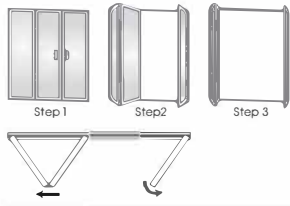

CONCEALED HINGE

MAXIMUM HEIGHT: 10 FEET

Min. Size: 4' x 8' H
Max. Size: 12' x 8' H

**MULTIPOINT LOCK
(UP TO 6 POINT LOCKS)**

THE LUXE SERIES

NON-CONCEALED HINGE

MAXIMUM HEIGHT: 9 FEET

Min. Size: 4' x 8' H
Max. Size: 12' x 8' H

**MULTIPOINT LOCK
(UP TO 6 POINT LOCKS)**

MULTIFOLDING DOOR

FEATURES & BENEFITS

EXTRA HEIGHT UP TO 360CM

THE ELITE SERIES

ELITE LOCK SET

SPECIFICATION

- Frame : Aluminium
- Finish : Powder Coated
- Infill Panel : Laminated Glass
- Lock : MultiPoint Lock
- Handle : Zinc Die Cast

CUSTOMER PHOTOS

CUSTOM DESIGN
MULTIFOLDING

DOOR OPENING MECHANISM

2 Door Series
No. of Panel
2 + 0

3 Door Series
No. of Panel
3 + 0

3 Door Series
No. of Panel
2 + 1

4 Door Series
No. of Panel
3 + 1

4 Door Series
No. of Panel
4 + 0

4 Door Series
No. of Panel
2 + 2

5 Door Series
No. of Panel
4 + 1

5 Door Series
No. of Panel
3 + 2

5 Door Series
No. of Panel
5 + 0

6 Door Series
No. of Panel
3 + 3

6 Door Series
No. of Panel
5 + 1

Sliding \rightleftarrows Swing \curvearrowright