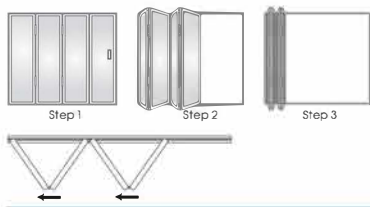

**MULTIPOINT LOCK
(UP TO 6 POINT LOCKS)**

MULTIFOLDING DOOR

FEATURES & BENEFITS

EXTRA HEIGHT UP TO 360CM

THE ELITE SERIES

ELITE LOCK SET

SPECIFICATION

- Frame : Aluminium
- Finish : Powder Coated
- Infill Panel : Laminated Glass
- Lock : MultiPoint Lock
- Handle : Zinc Die Cast

CUSTOMER PHOTOS

CUSTOM DESIGN
MULTIFOLDING

DOOR OPENING MECHANISM

2 Door Series
No. of Panel
2 + 0

3 Door Series
No. of Panel
3 + 0

3 Door Series
No. of Panel
2 + 1

4 Door Series
No. of Panel
3 + 1

4 Door Series
No. of Panel
4 + 0

4 Door Series
No. of Panel
2 + 2

5 Door Series
No. of Panel
4 + 1

5 Door Series
No. of Panel
3 + 2

5 Door Series
No. of Panel
5 + 0

6 Door Series
No. of Panel
3 + 3

6 Door Series
No. of Panel
5 + 1

Sliding \rightleftarrows Swing \curvearrowright