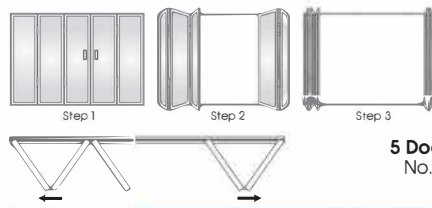

**MULTIPOINT LOCK
(UP TO 6 POINT LOCKS)**

MULTIFOLDING DOOR

FEATURES & BENEFITS

EXTRA HEIGHT UP TO 360CM

THE ELITE SERIES

ELITE LOCK SET

SPECIFICATION

- Frame : Aluminium
- Finish : Powder Coated
- Infill Panel : Laminated Glass
- Lock : MultiPoint Lock
- Handle : Zinc Die Cast

CUSTOMER PHOTOS

CUSTOM DESIGN
MULTIFOLDING

DOOR OPENING MECHANISM

2 Door Series
No. of Panel
2 + 0

3 Door Series
No. of Panel
3 + 0

3 Door Series
No. of Panel
2 + 1

4 Door Series
No. of Panel
3 + 1

4 Door Series
No. of Panel
4 + 0

4 Door Series
No. of Panel
2 + 2

5 Door Series
No. of Panel
4 + 1

5 Door Series
No. of Panel
3 + 2

5 Door Series
No. of Panel
5 + 0

6 Door Series
No. of Panel
3 + 3

6 Door Series
No. of Panel
5 + 1

Sliding \rightleftarrows Swing \curvearrowright