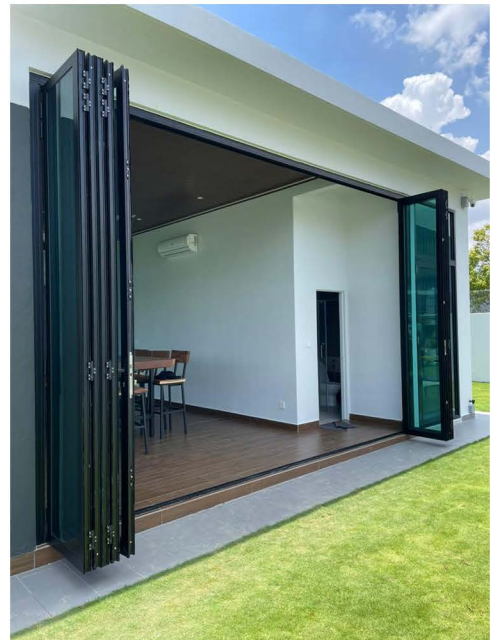

CUSTOMER PHOTOS

CUSTOM DESIGN
MULTIFOLDING