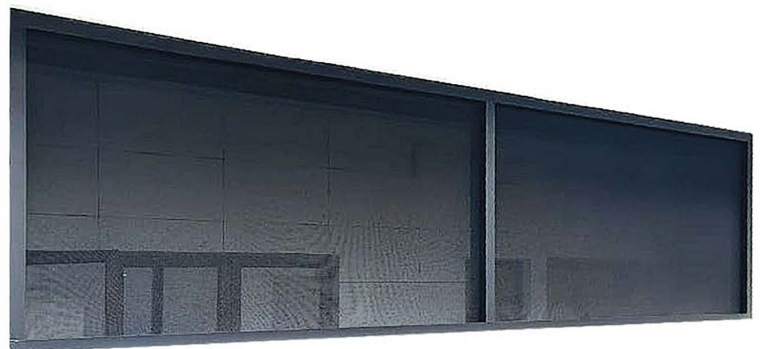

CASEMENT WINDOW MESH

SWING DOOR MESH

TOP HUNG MESH

SLIDING DOOR MESH

FOLDING DOOR MESH

SLIDING WINDOW MESH

FIX PANEL MESH

MULTIFOLDING DOOR SERIES

MultiPoint Lock

MultiPoint Lock
SUS304 Stainless Steel

Folding Hinge

MoHair Weather Strip

SPECIFICATION

- Frame : Aluminium
- Finish : Powder Coated
- Infill Panel : Laminated Glass
- Lock : MultiPoint Lock

CASEMENT WINDOW SERIES

75mm Frame Profile

Handle Lock

Support Bar Hinge
SUS304 Stainless Steel

MultiPoint Lock

SPECIFICATION

- Frame : Aluminium
- Finish : Powder Coated
- Infill Panel : Laminated Glass
- Lock : MultiPoint Lock

3" A SERIES SLIDING WINDOW

SUS 304 MESH

70mm Frame

MultiPoint Lock
SUS304 Stainless Steel

Anti-Lift
Track System

SPECIFICATION

- Frame : Aluminium
- Finish : Powder Coated
- Infill Panel : Laminated Glass
- Lock : MultiPoint Lock