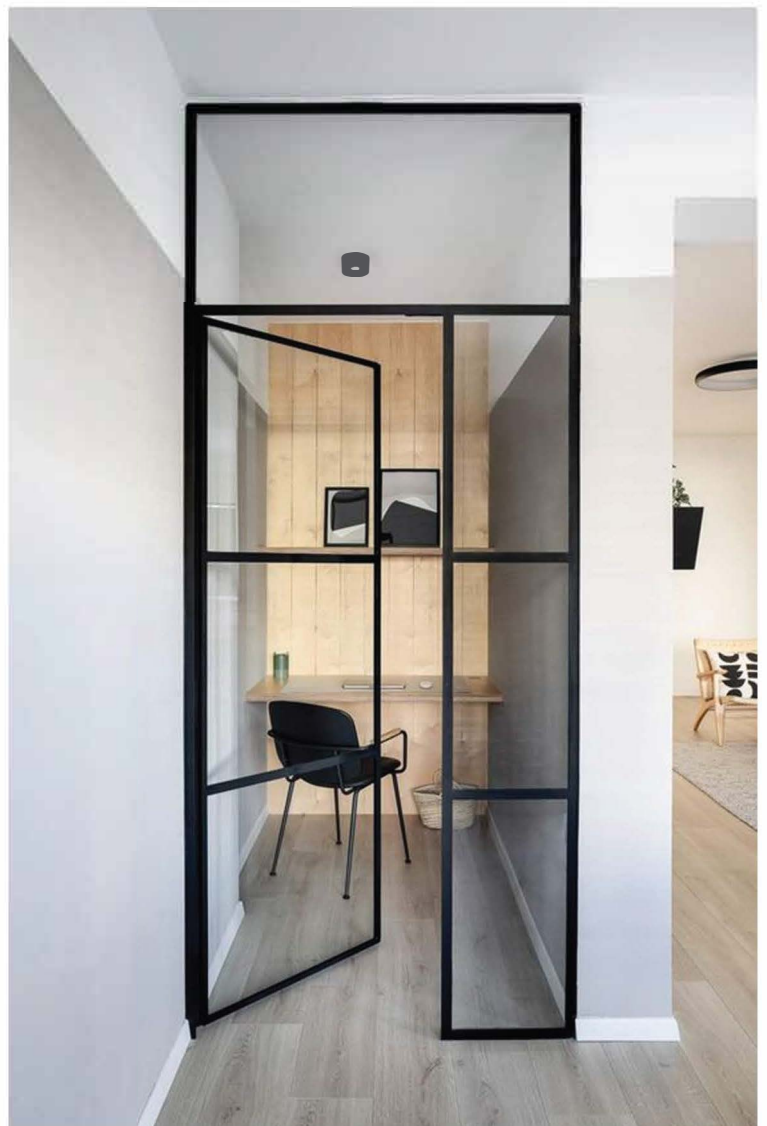

HANGING TRACK SYSTEM
No Bottom Track

FEATURES & BENEFITS

- ✓ 16mm SuperSlim Contemporary Frame.
- ✓ 6.38mm Double Layer Laminated Safety Glass gives your anti-explosion protection.
- ✓ It's durable and easy to maintain.
- ✓ No chunky external reinforcement found on other systems - ensuring the sight lines of the doors look slender whichever angle they are viewed from.
- ✓ Heavy Duty Roller System can sustain up to 60KG/door.
- ✓ Super Hydraulic Soft Closing system prevent your child from getting injured while closing door.
- ✓ Hanging Door System save your hassles from cleaning as there is no bottom track drilled to your floor.
- ✓ Slim & Sleek frame design transform your space into absolute modern and contemporary look.
- ✓ The sleek frame profile remains close to the glass, maintaining a truly slim sight line from all angles.

CUSTOMER
PHOTOS

3 PANEL DOOR

ULTRA SWNG DOOR SERIES

CUSTOMER
PHOTOS

ULTRA SWING