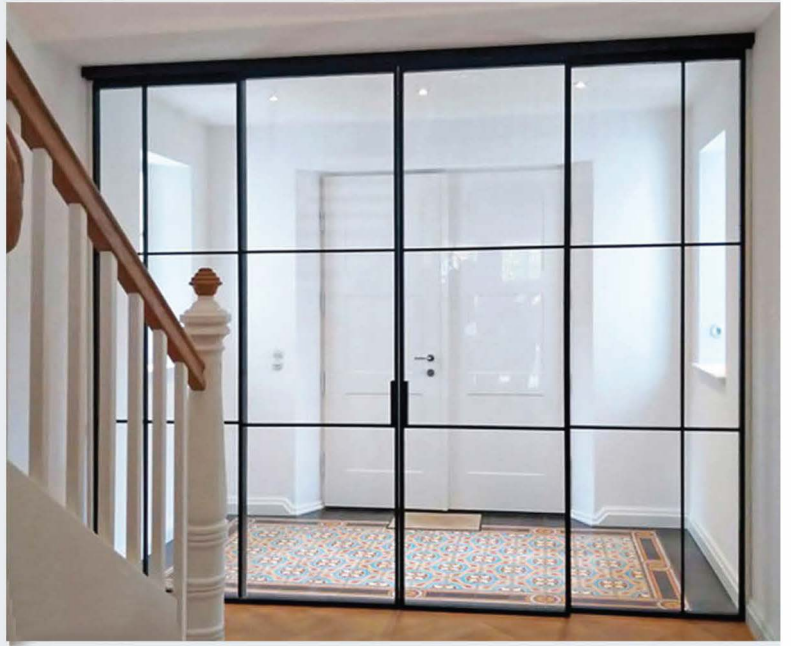

HANGING TRACK SYSTEM
No Bottom Track

FEATURES & BENEFITS

- ✓ 16mm SuperSlim Contemporary Frame.
- ✓ 6.38mm Double Layer Laminated Safety Glass gives your anti-explosion protection.
- ✓ It's durable and easy to maintain.
- ✓ No chunky external reinforcement found on other systems - ensuring the sight lines of the doors look slender whichever angle they are viewed from.
- ✓ Heavy Duty Roller System can sustain up to 60KG/door.
- ✓ Super Hydraulic Soft Closing system prevent your child from getting injured while closing door.
- ✓ Hanging Door System save your hassles from cleaning as there is no bottom track drilled to your floor.
- ✓ Slim & Sleek frame design transform your space into absolute modern and contemporary look.
- ✓ The sleek frame profile remains close to the glass, maintaining a truly slim sight line from all angles.

SINGLE DOOR

2-PANEL DOOR

3-PANEL DOOR

4 PANEL DOOR

**CUSTOMER
PHOTOS**

3 PANEL DOOR

**ULTRA SLIM
DOOR SERIES**

ULTRA SLIM SERIES