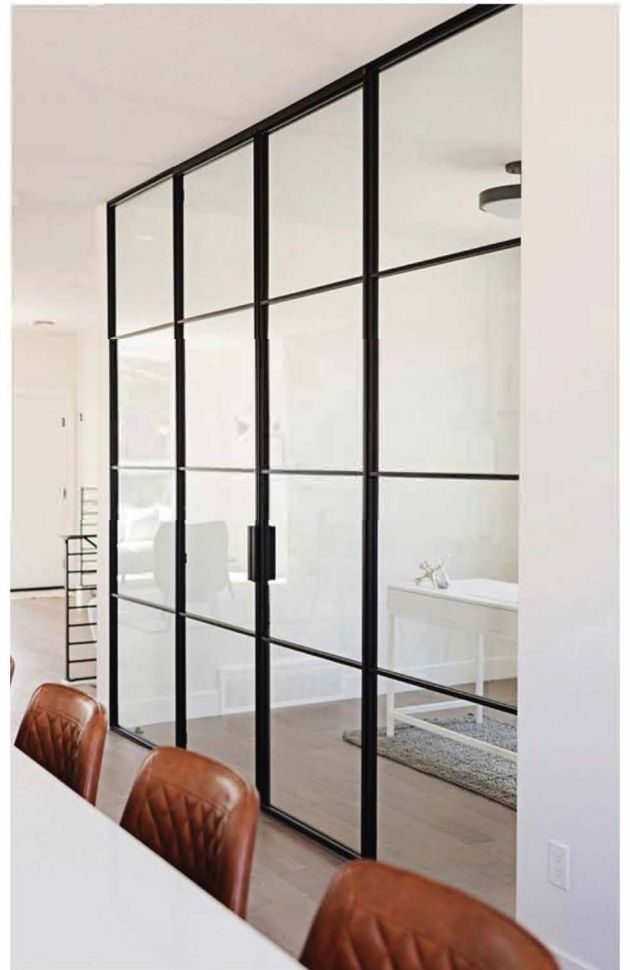

EMBEDDED Handle
(Single Leaf Door)

EMBEDDED Handle
(Double Leaf Door)

PARTS/ ACCESSORIES

Our commitment to better quality

FRAME PROFILE

HANDLE TYPE

EMBEDDED Handle
(Single Leaf Door)

EMBEDDED Handle
(Double Leaf Door)

HANGING TRACK SYSTEM
No Bottom Track

FEATURES & BENEFITS

- ✓ 16mm SuperSlim Contemporary Frame.
- ✓ 6.38mm Double Layer Laminated Safety Glass gives your anti-explosion protection.
- ✓ It's durable and easy to maintain.
- ✓ No chunky external reinforcement found on other systems - ensuring the sight lines of the doors look slender whichever angle they are viewed from.
- ✓ Heavy Duty Roller System can sustain up to 60KG/door.
- ✓ Super Hydraulic Soft Closing system prevent your child from getting injured while closing door.
- ✓ Hanging Door System save your hassles from cleaning as there is no bottom track drilled to your floor.
- ✓ Slim & Sleek frame design transform your space into absolute modern and contemporary look.
- ✓ The sleek frame profile remains close to the glass, maintaining a truly slim sight line from all angles.

SINGLE DOOR

2-PANEL DOOR

3-PANEL DOOR

4 PANEL DOOR

**CUSTOMER
PHOTOS**

3 PANEL DOOR

**ULTRA SLIM
DOOR SERIES**

ULTRA SLIM SERIES