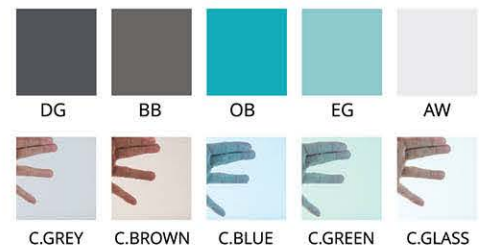

OPEN & LOCK FUNCTION

FRAME COLOR CHOICE

INFIL PANEL CHOICE

LAMINATED GLASS

ALUMINUM COMPOSITE PANEL

ACRYLIC PANEL

BEST SELLER