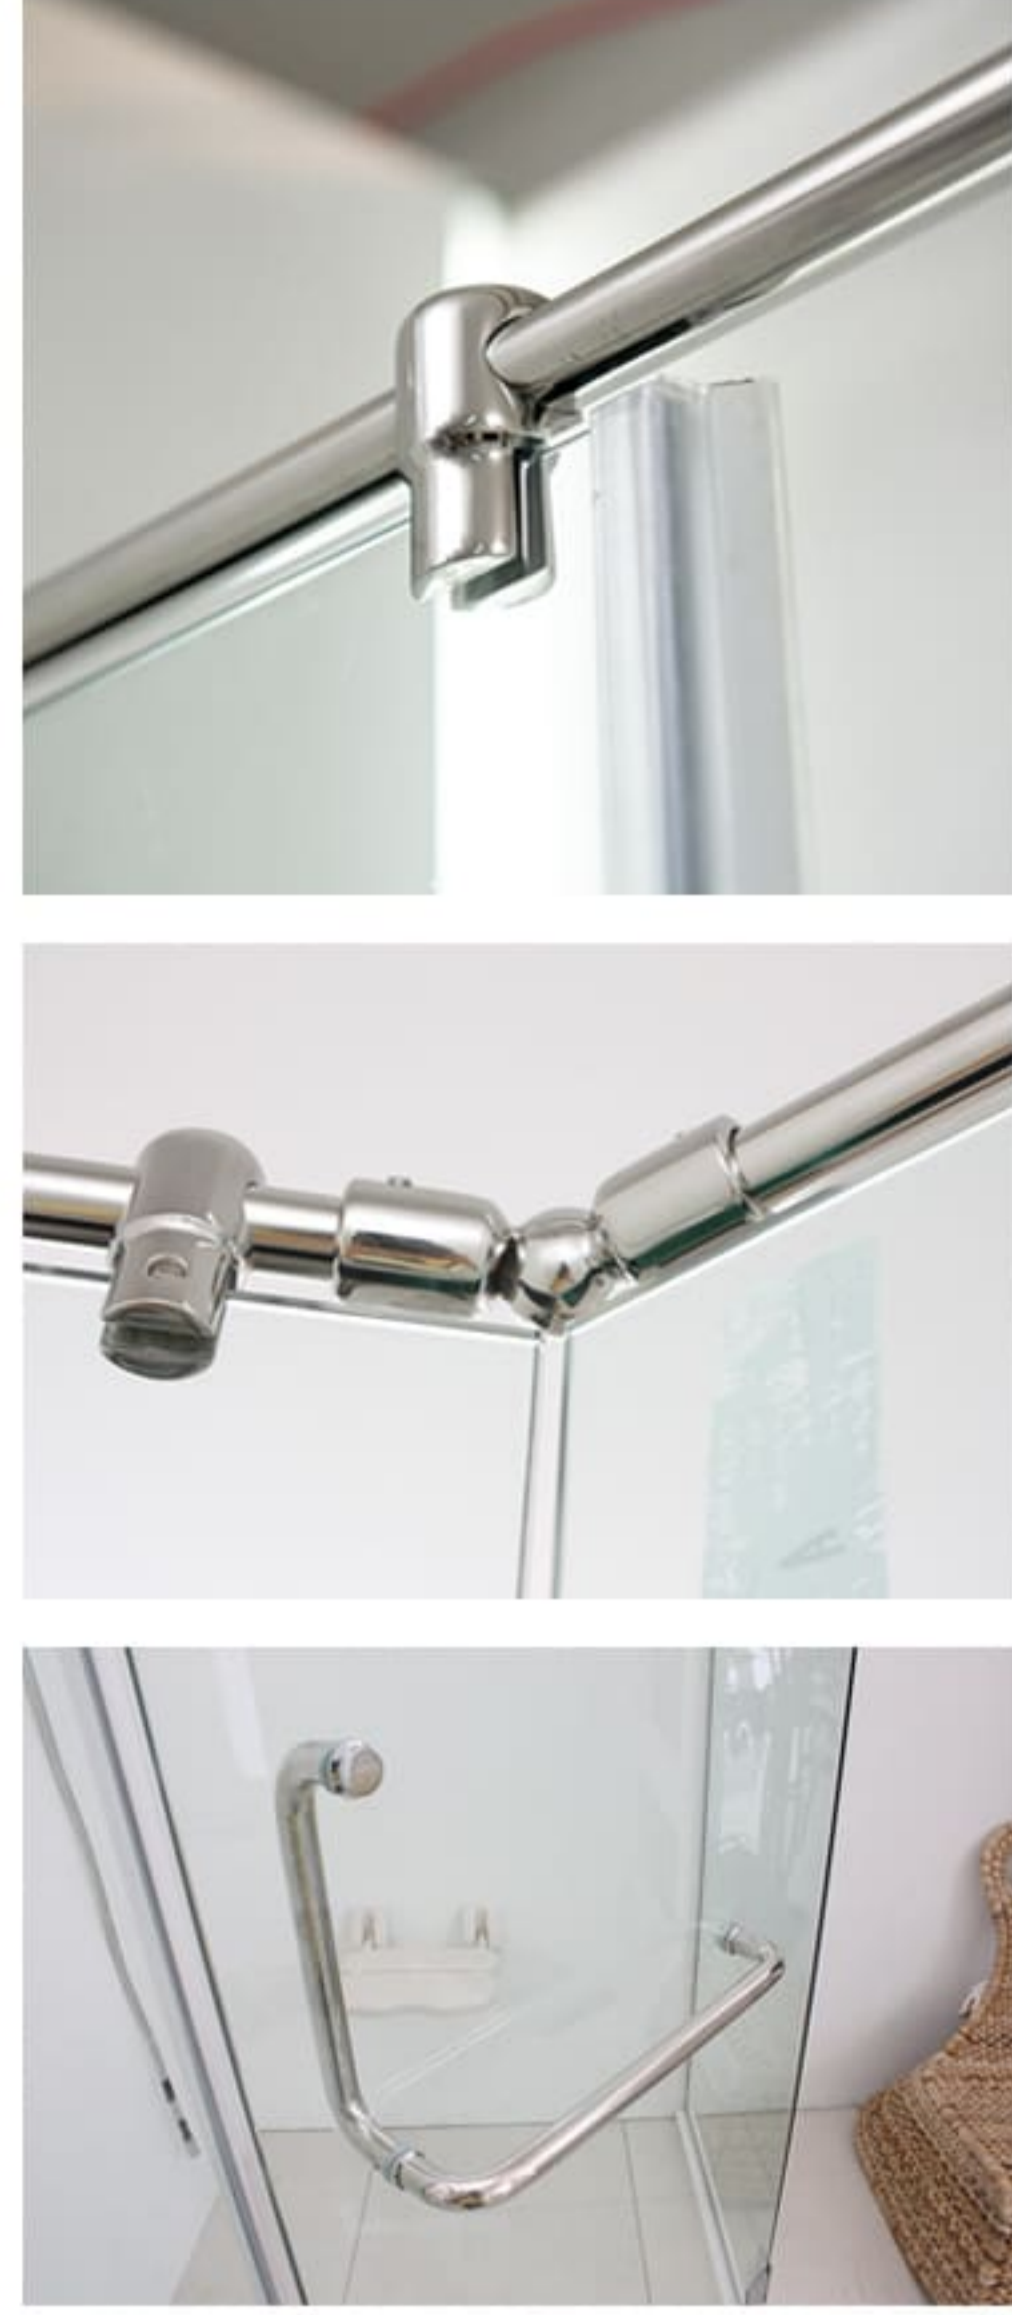

REH HEADER OPTIONS