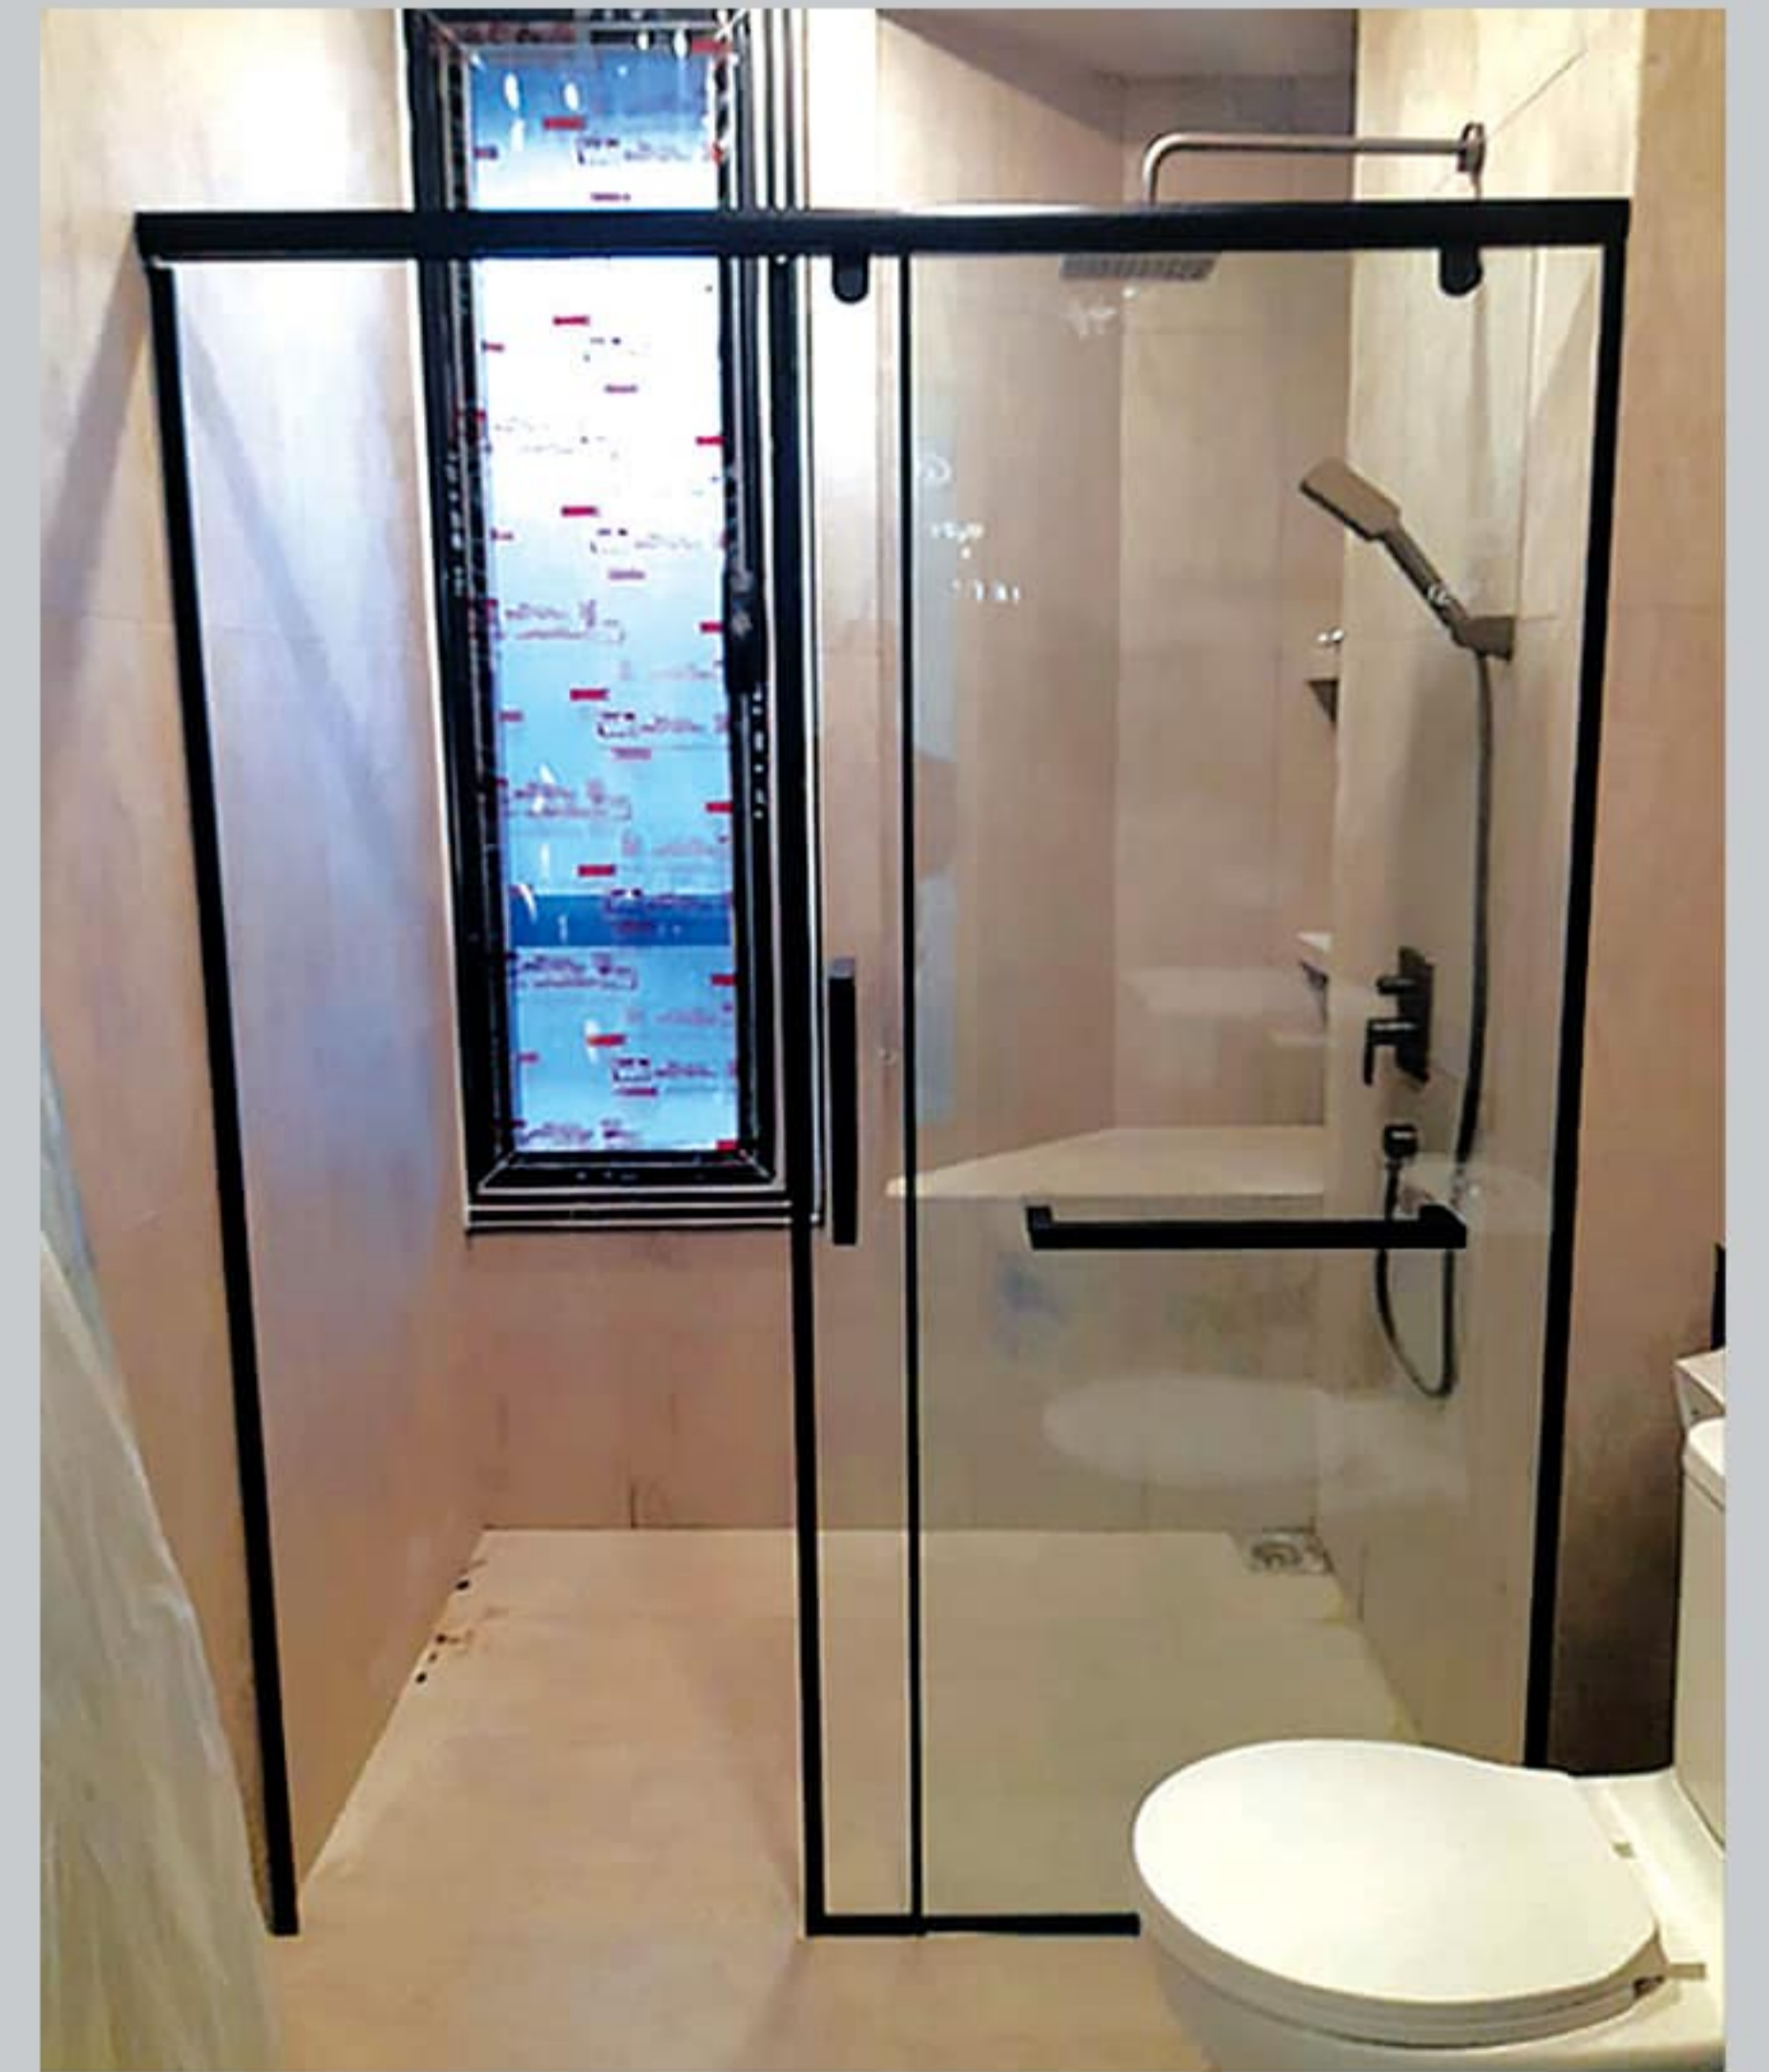

# Shower Screen series

## RB SERIES SHOWER SCREEN

MODEL: **RB 180Z**

### SPECIFICATION

- Frame : Aluminium
- Finish : SUS304 Stainless Steel
- Infill Panel : 8mm Clear Tempered Glass
- Function : Folding type

MODEL: **RB 090R**

MODEL: RS5068P

MODEL: RS5068PL

**RS5018 BLACK SHOWER SCREEN**

## KK SERIES SHOWER SCREEN