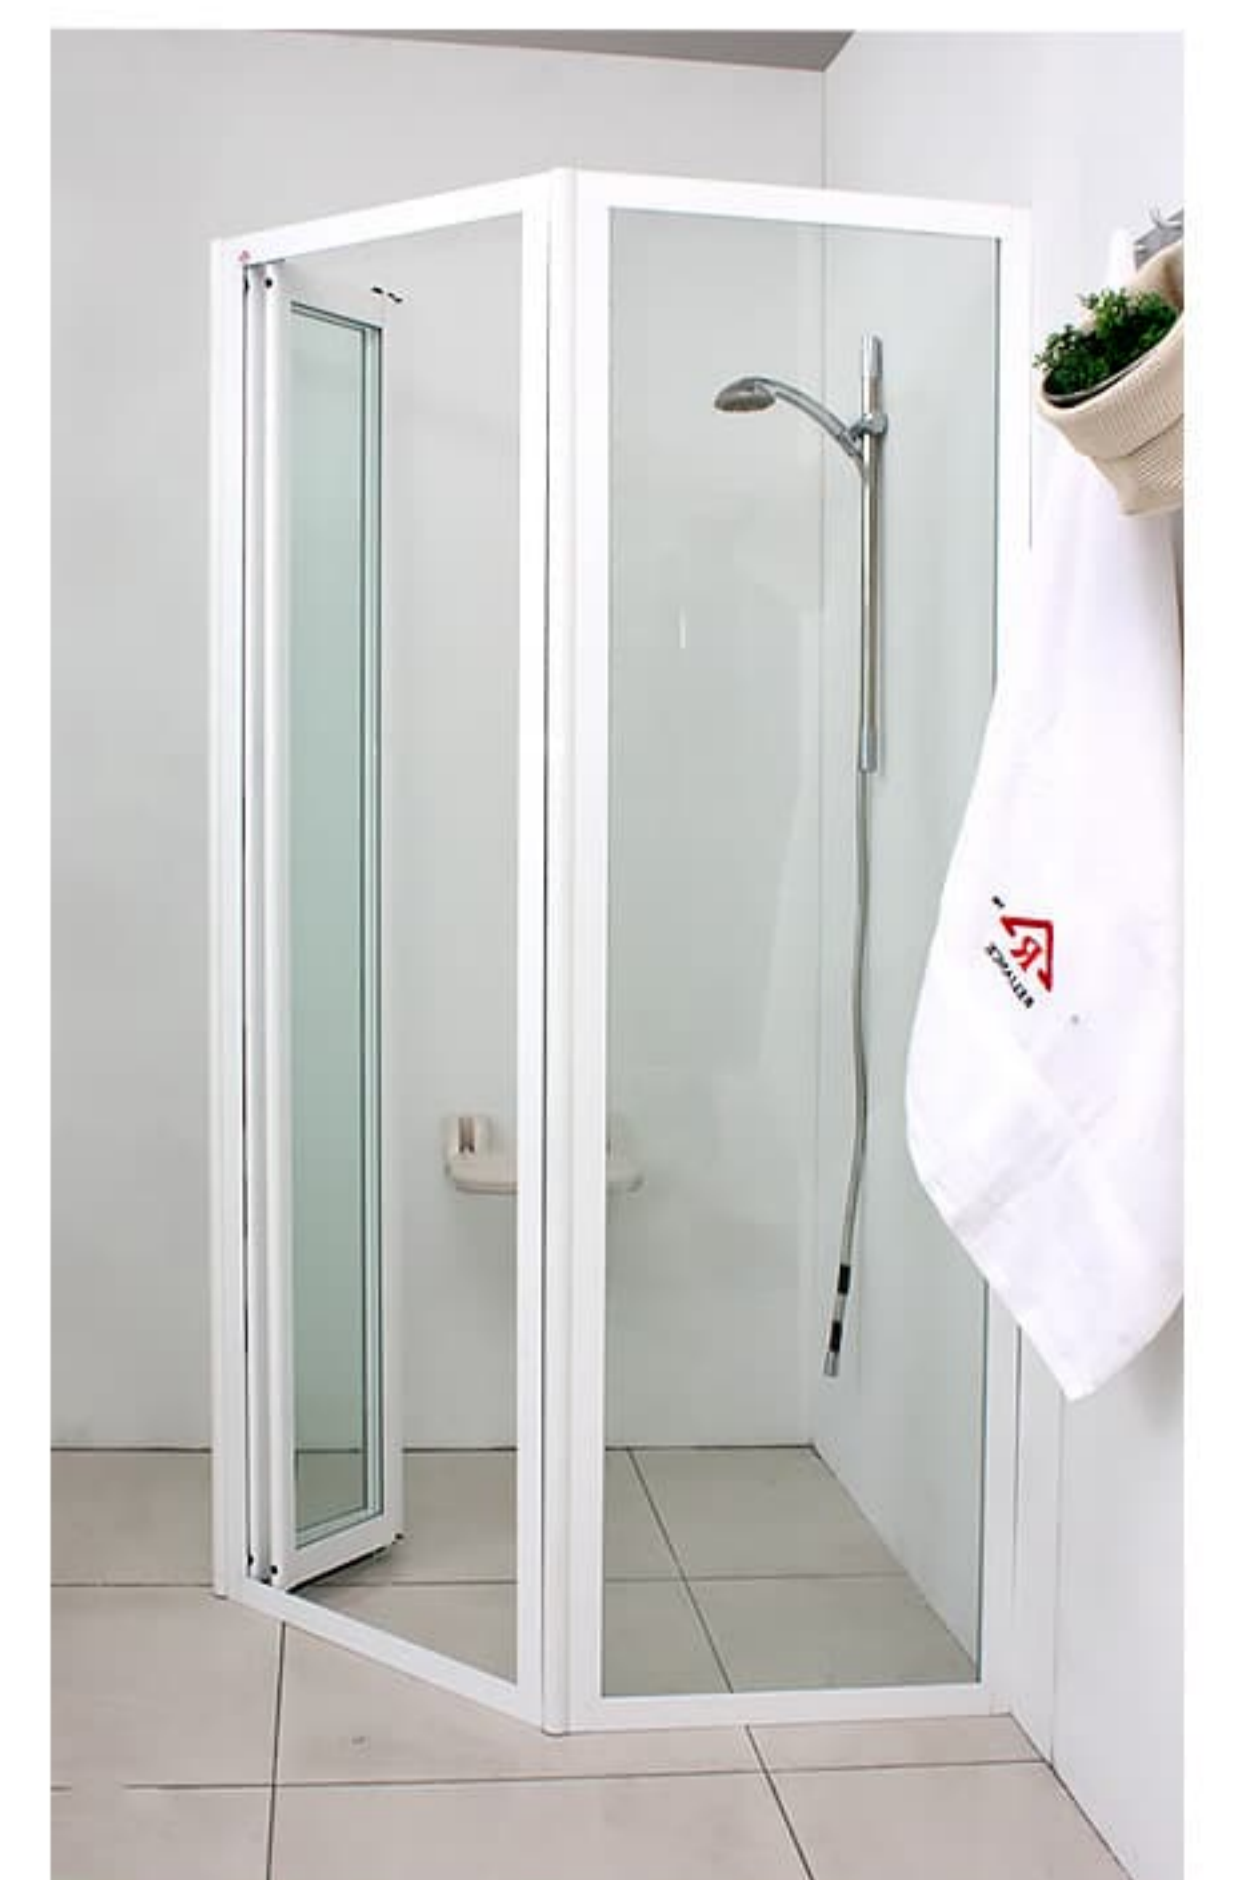

MODEL: RS109  
Infill: 6.38mm Clear Glass

MODEL: RS111  
Infill: 6.38mm Clear Glass

MODEL: RS111  
Infill: 6.38mm Clear Glass