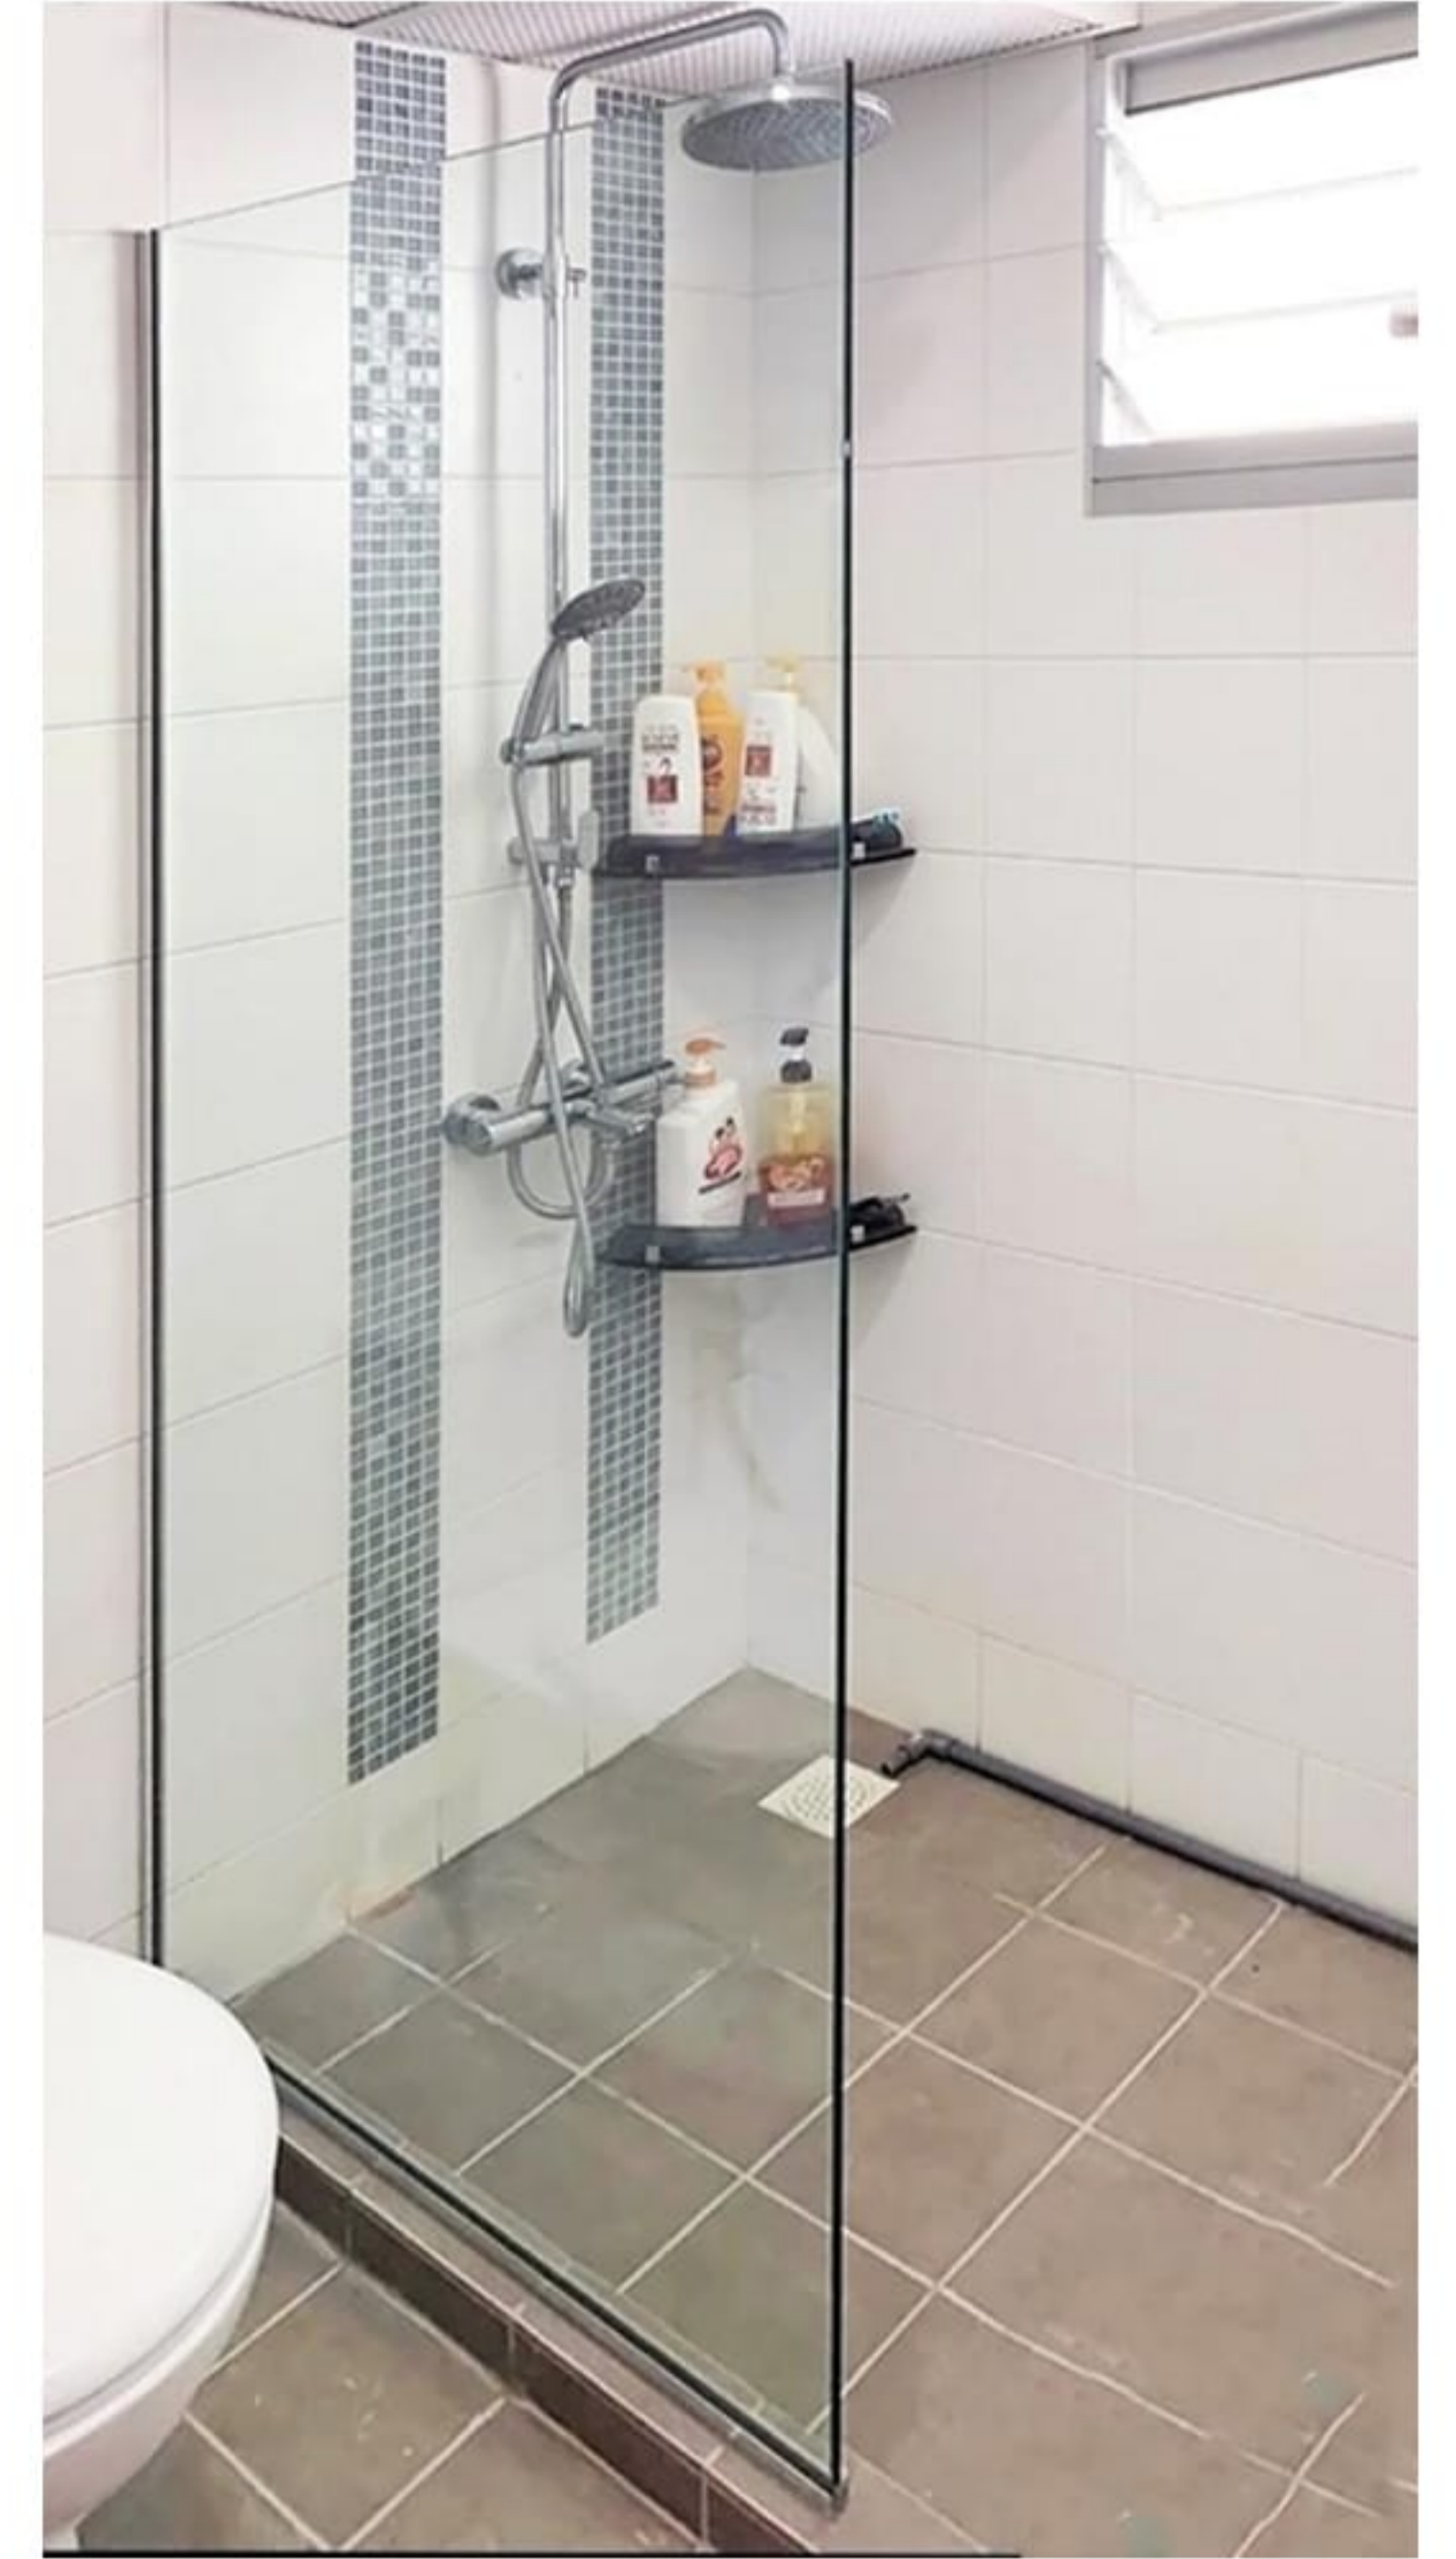

FIXED PANEL SERIES