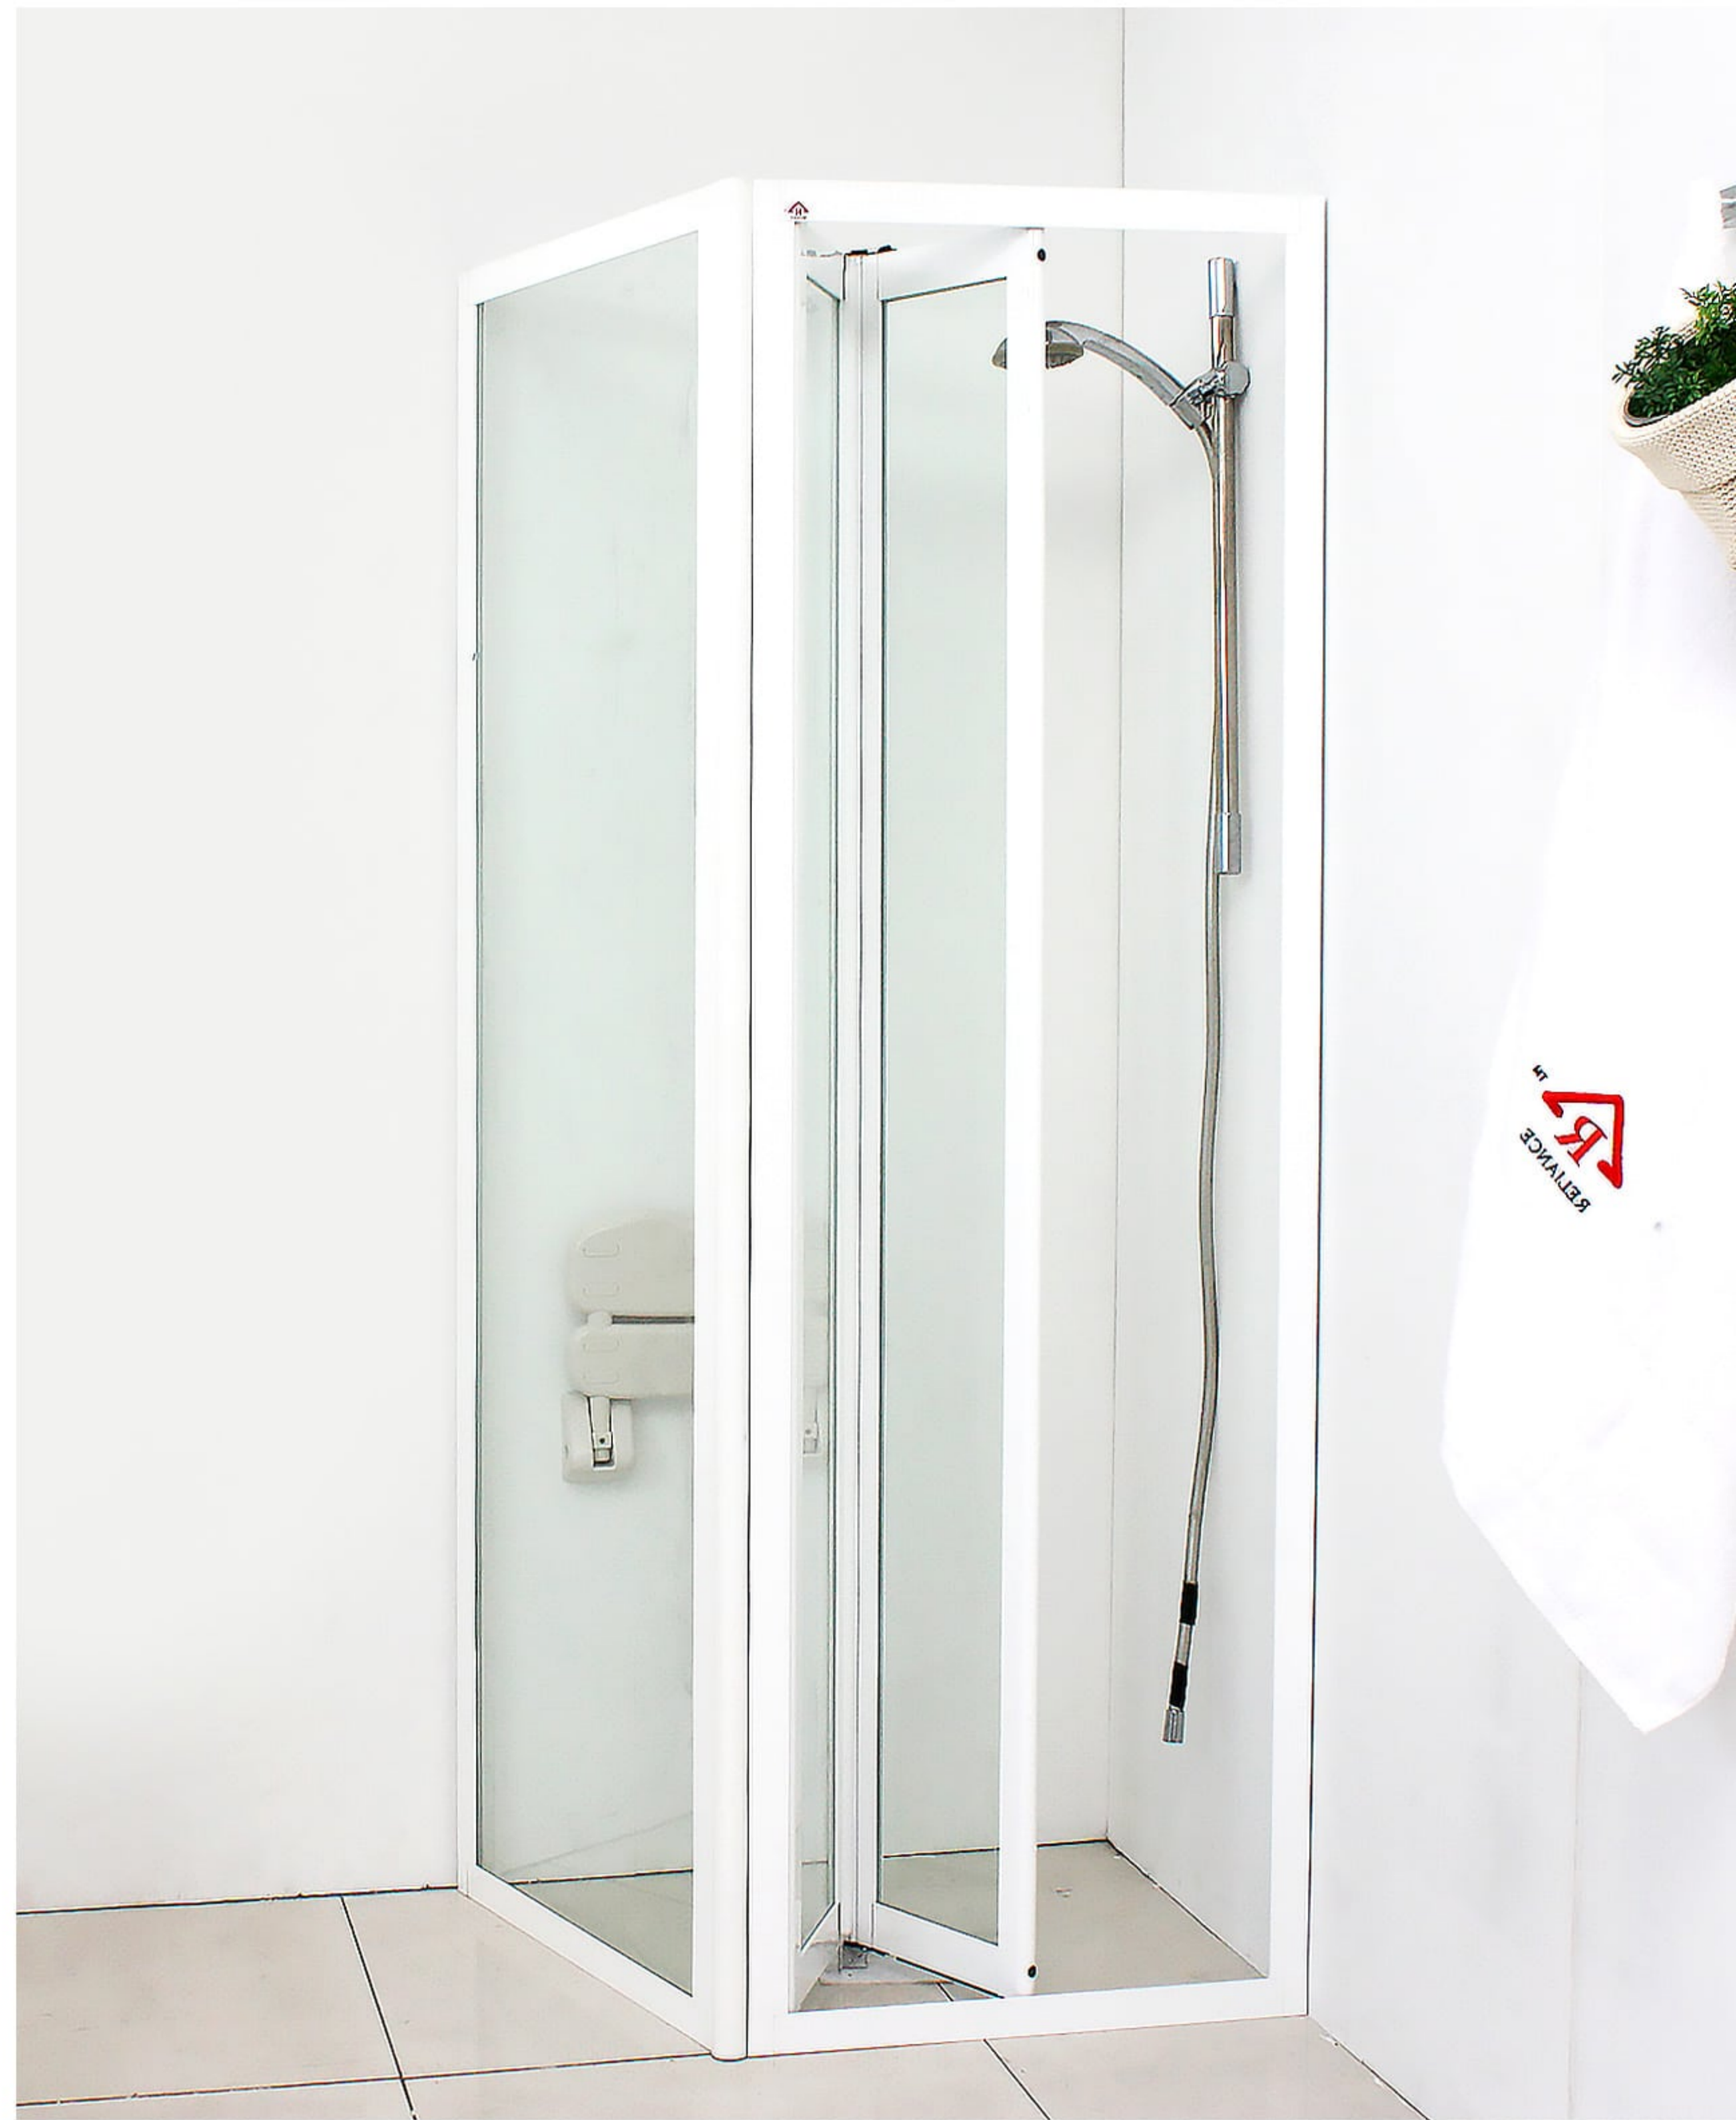

MODEL: RS431

MODEL: **RS109**